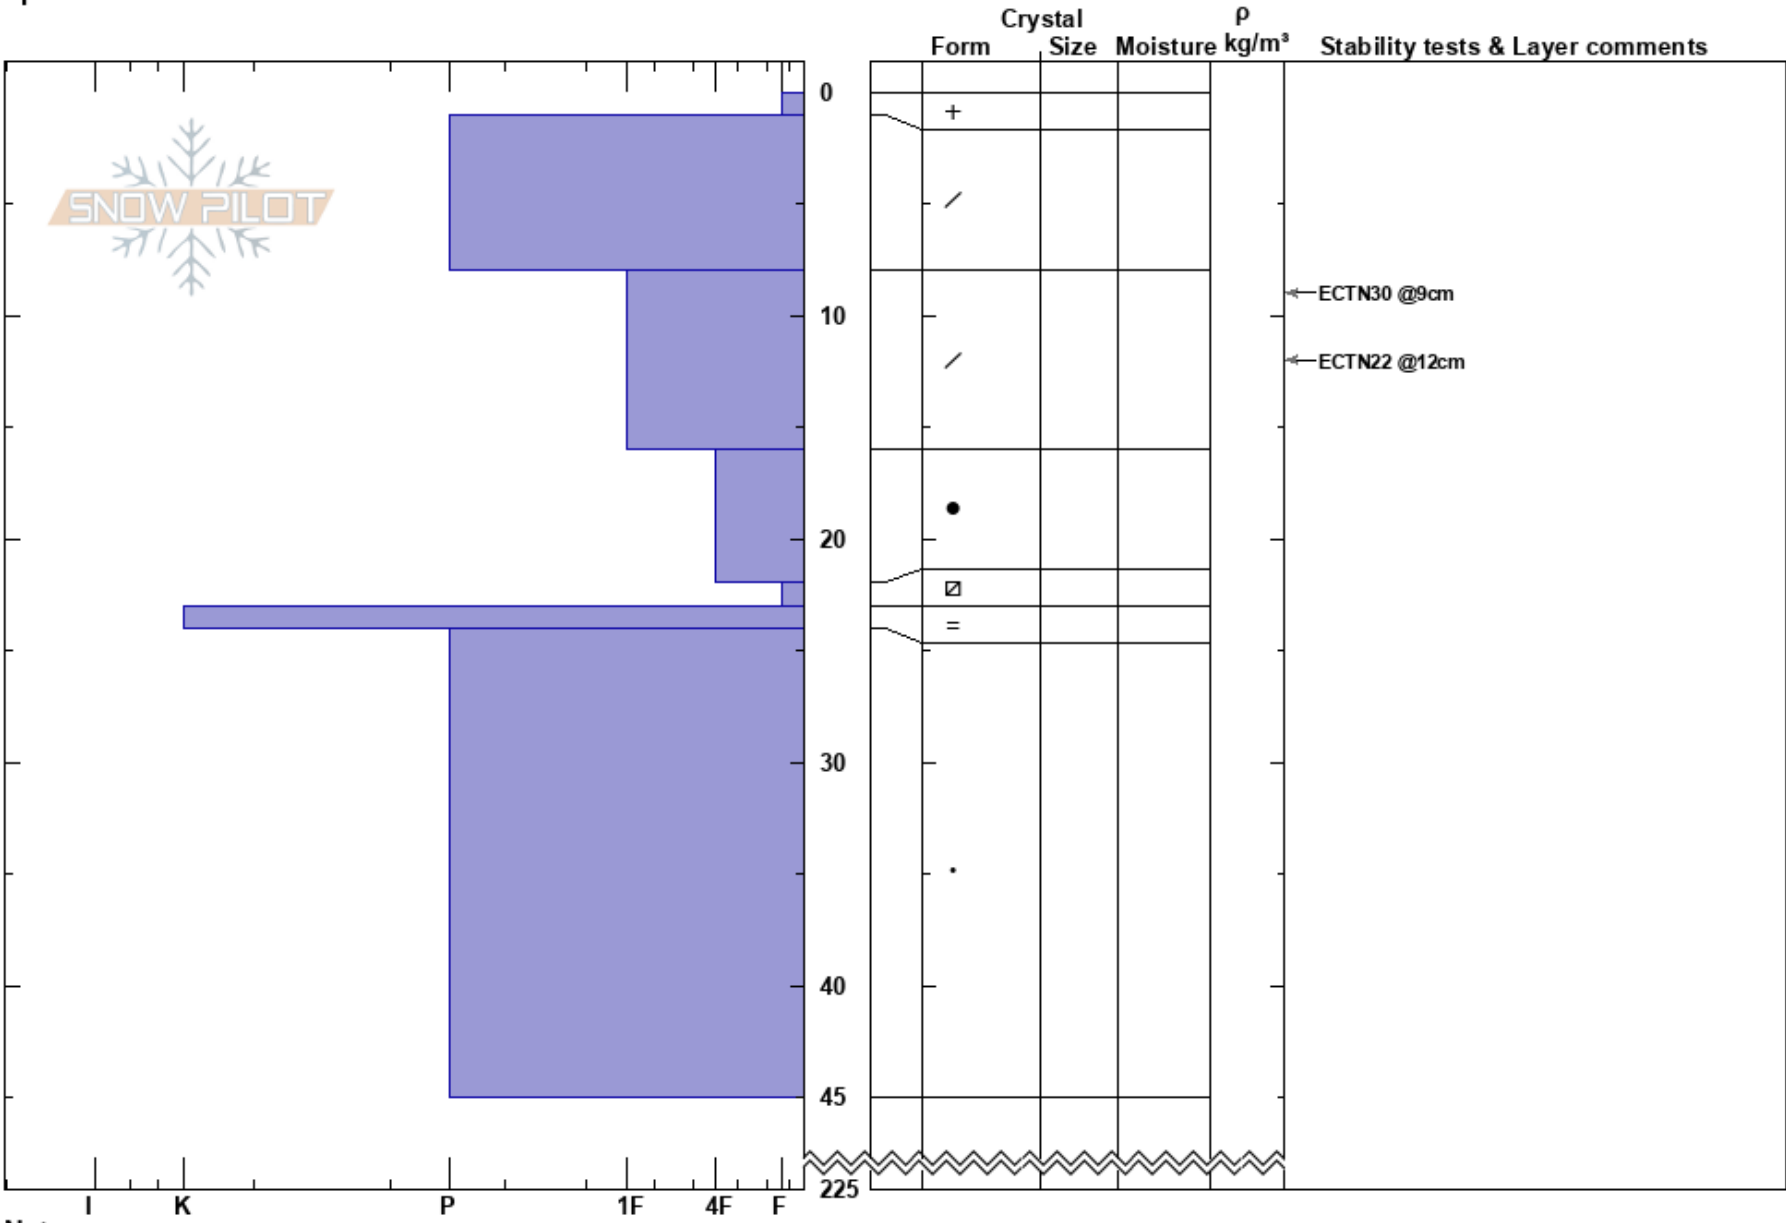

Lillskarven SÖ
 Funäsfjällen
 Sweden
Elevation: 1088 m
Aspect:
Specifics:

Matilda Johansson
 21/03/2024 - 10:15
Co-ord: 33V 364148E 6940226N
Slope Angle: 25°
Wind Loading: previous

Stability: HS:225
Air Temperature: 0.2°C **PF:** 10
Sky Cover: FEW
Precipitation: NO
Wind: S Light Breeze

Layer Notes:

Notes: ALP. Drevsnö.