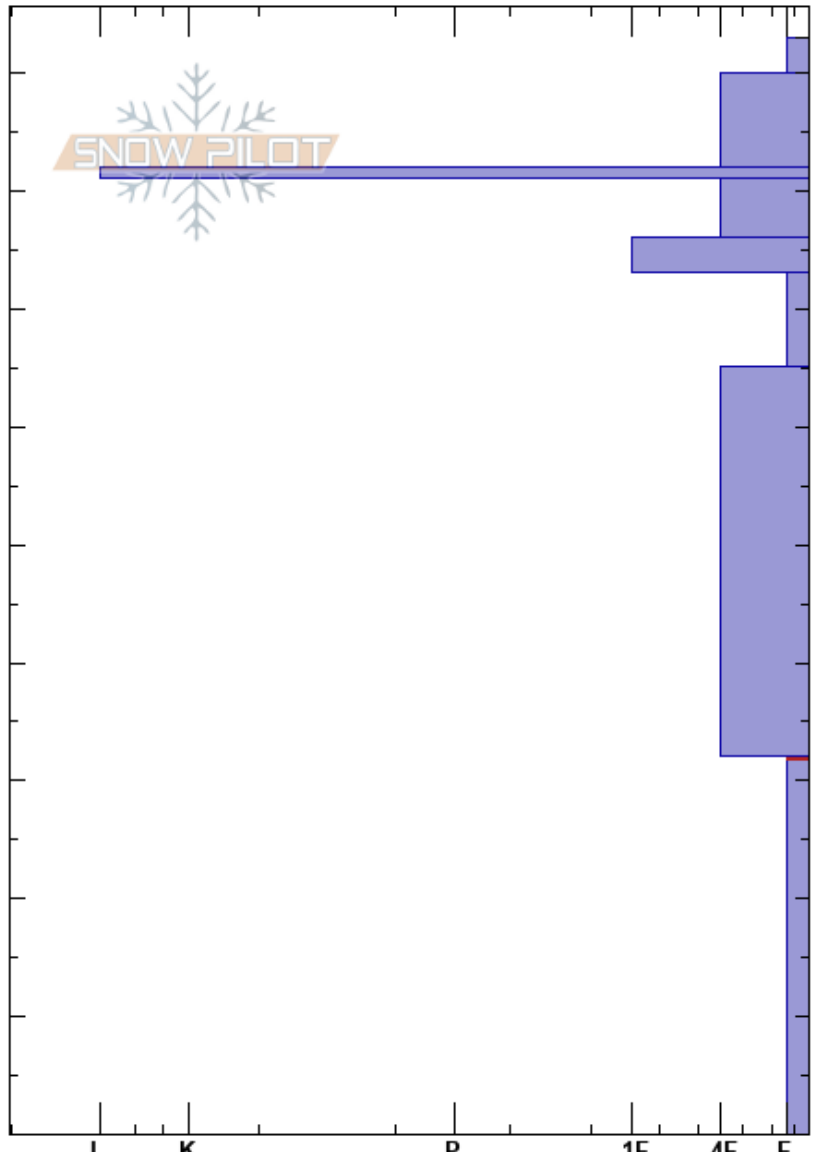

Camp Hale  
 White River National For  
 CO  
 Elevation:  
 Aspect:  
**Specifics:** Snowmobile tracks on slope; We snowmobiled slope

Mike Langhenry  
 03/20/2024 - 3:00pm  
**Co-ord:** 39.43692N, -106.32555W  
**Slope Angle:** 0°  
**Wind Loading:** no

**Stability:**  
**Air Temperature:**  
**Sky Cover:** BKN  
**Precipitation:** NO  
**Wind:** N Light Breeze

**HS:**93  
**Layer Notes:**  
 90-82cm: Dust layer in here  
 32-0cm: Problematic layer

Depth (cm)	Crystal		Moisture	$\rho$ kg/m³	Stability tests & Layer comments
	Form	Size			
93					
90					90-82cm: Dust layer in here
80	■				
75	⊙ ⊙				
70					
60					
50					
40					
32					← ECTP24 @32cm
20					
15	∧				
10					
0					