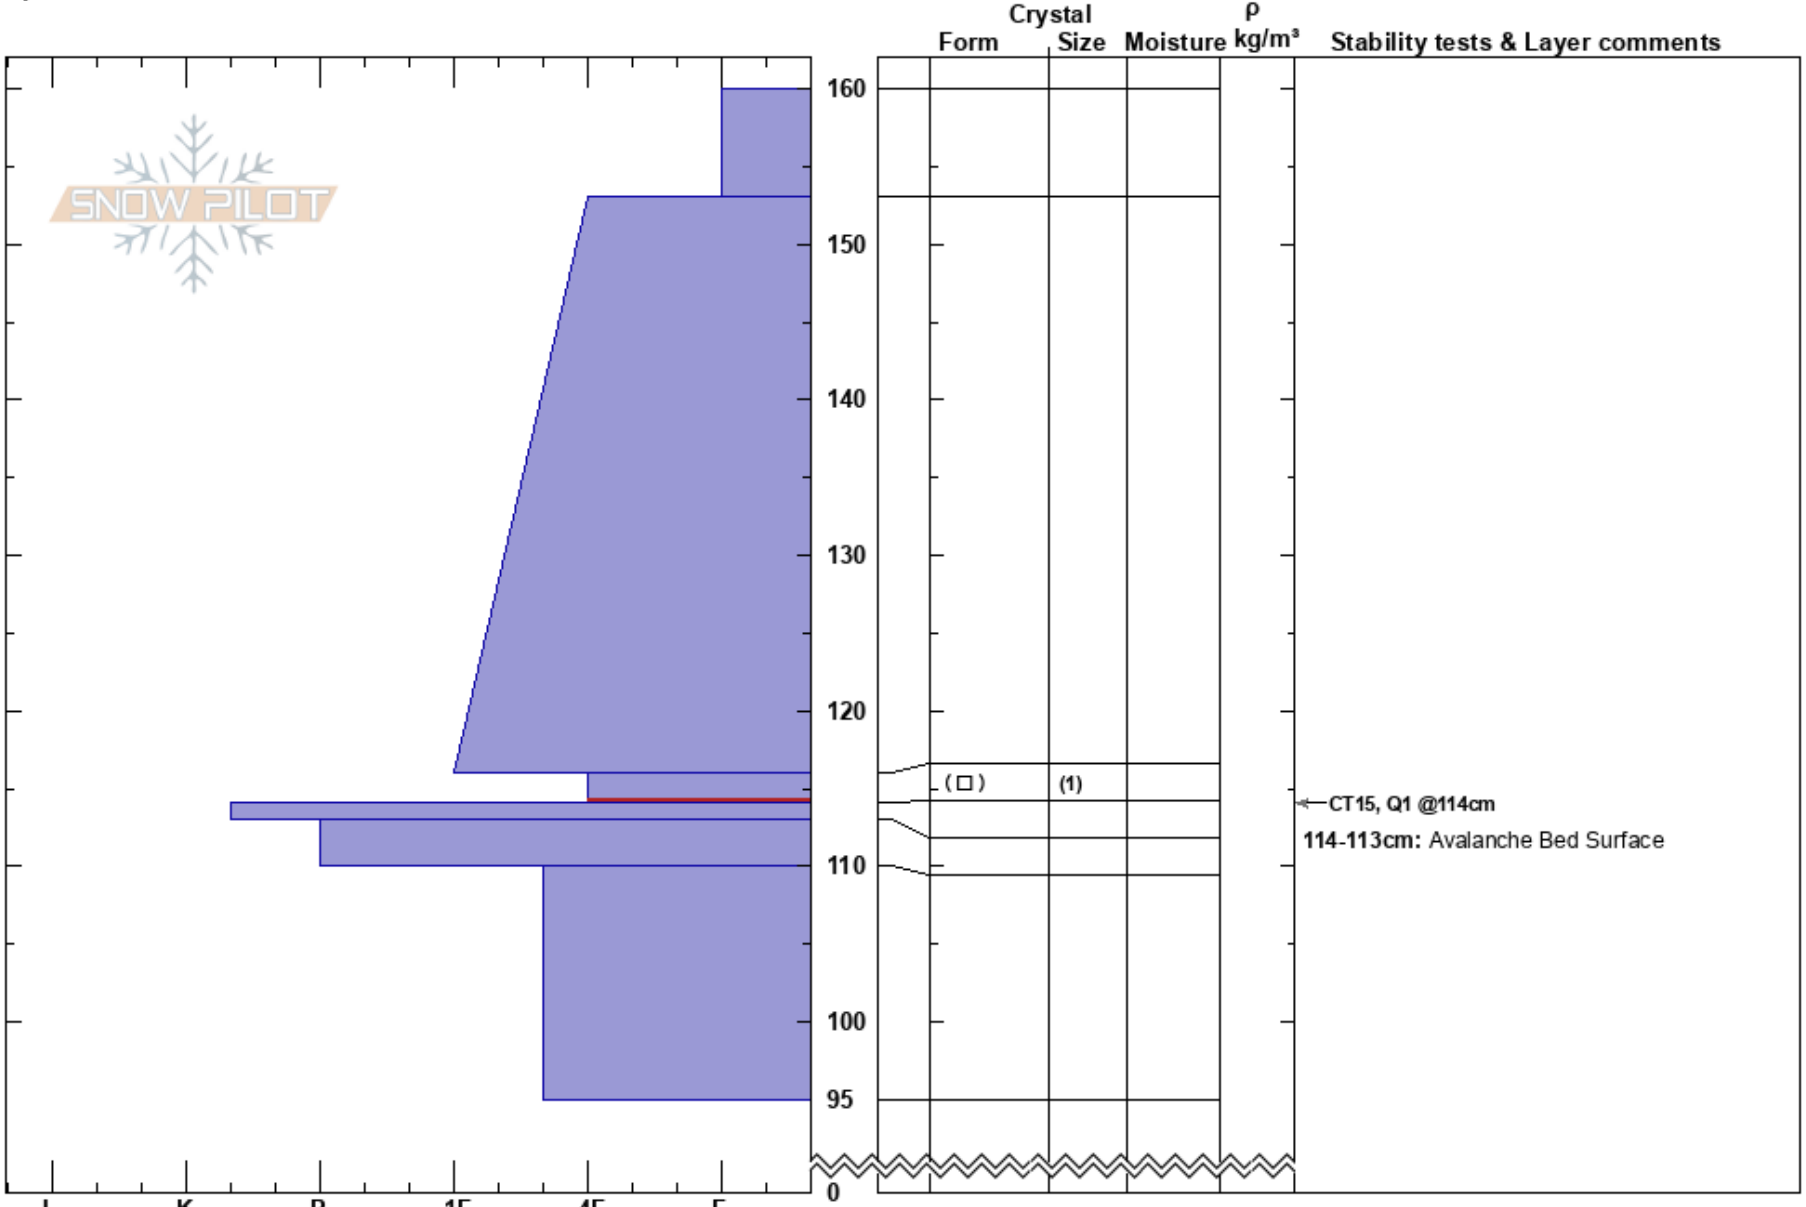

Humphreys Cirque
 Kachina Peaks
 AZ
 Elevation: 11800 ft
 Aspect: 83°

Troy Marino
 03/20/2024 - 2:00pm
 Co-ord: 35.33642N, -111.68201W
 Slope Angle: 40°
 Wind Loading:

Stability:
 Air Temperature:
 Sky Cover: BKN
 Precipitation: NO
 Wind: NE Light Breeze

HS:160
 PF:25
 Layer Notes:
 116-114cm: Problematic layer
 114-113cm: Avalanche Bed Surface

Specifics: Pit is adjacent to avalanche: crown; Ski tracks on slope; We skied slope

Notes: Crown profile of HS-ASr-R1D2-I.
 160-116cm appears to be the new snow from the ~March 14-19 St Paddy's Day Cutoff Low.
 Very quick pit.