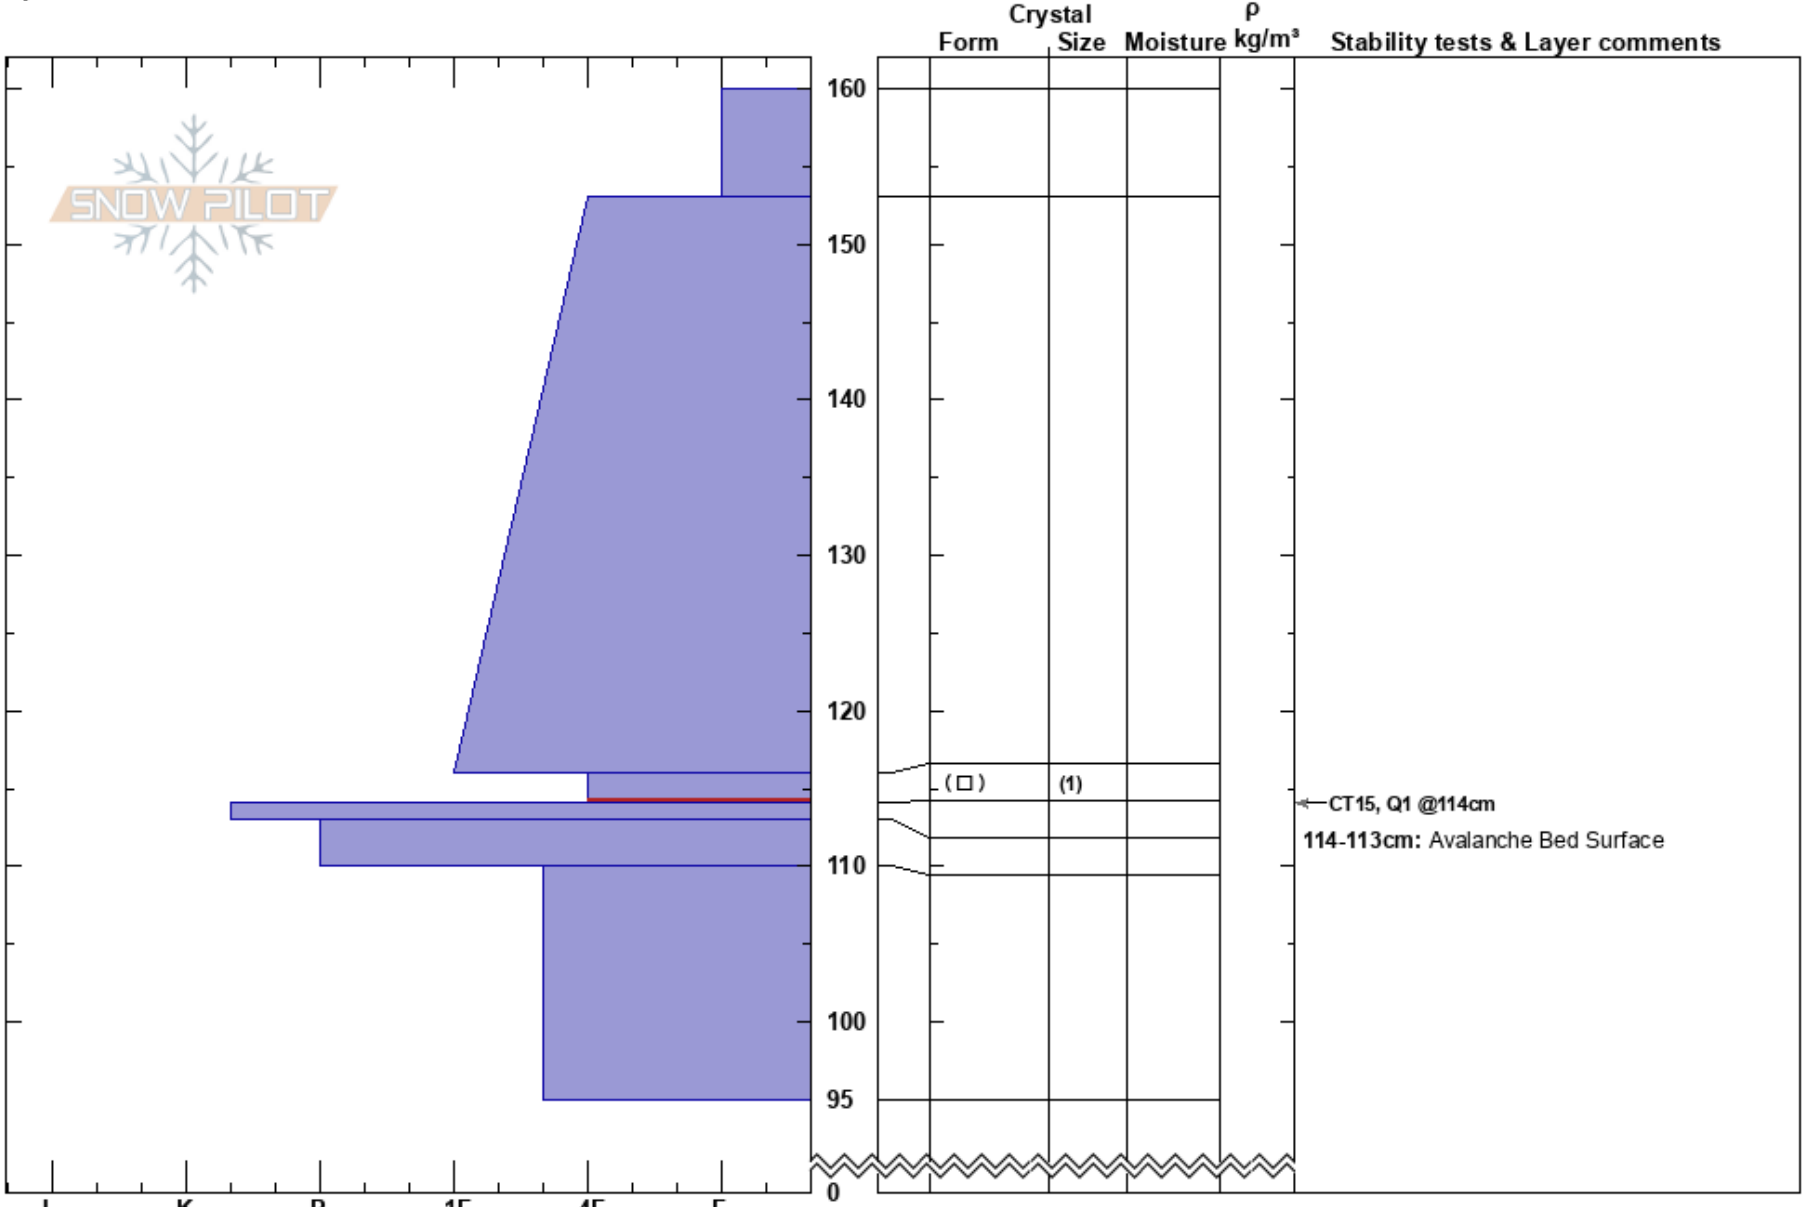

Humphreys Cirque
 Kachina Peaks
 AZ
Elevation: 11800 ft
Aspect: 83°

Troy Marino
 03/20/2024 - 2:00pm
Co-ord: 35.33642N, -111.68201W
Slope Angle: 40°
Wind Loading:

Stability:
Air Temperature:
Sky Cover: BKN
Precipitation: NO
Wind: NE Light Breeze

HS: 160
PF: 25
Layer Notes:
 116-114cm: Problematic layer
 114-113cm: Avalanche Bed Surface

Specifics: Pit is adjacent to avalanche: crown; Ski tracks on slope; We skied slope

Notes: Crown profile of HS-ASr-R1D2-I.
 160-116cm appears to be the new snow from the ~March 14-19 St Paddy's Day Cutoff Low.
 Very quick pit.