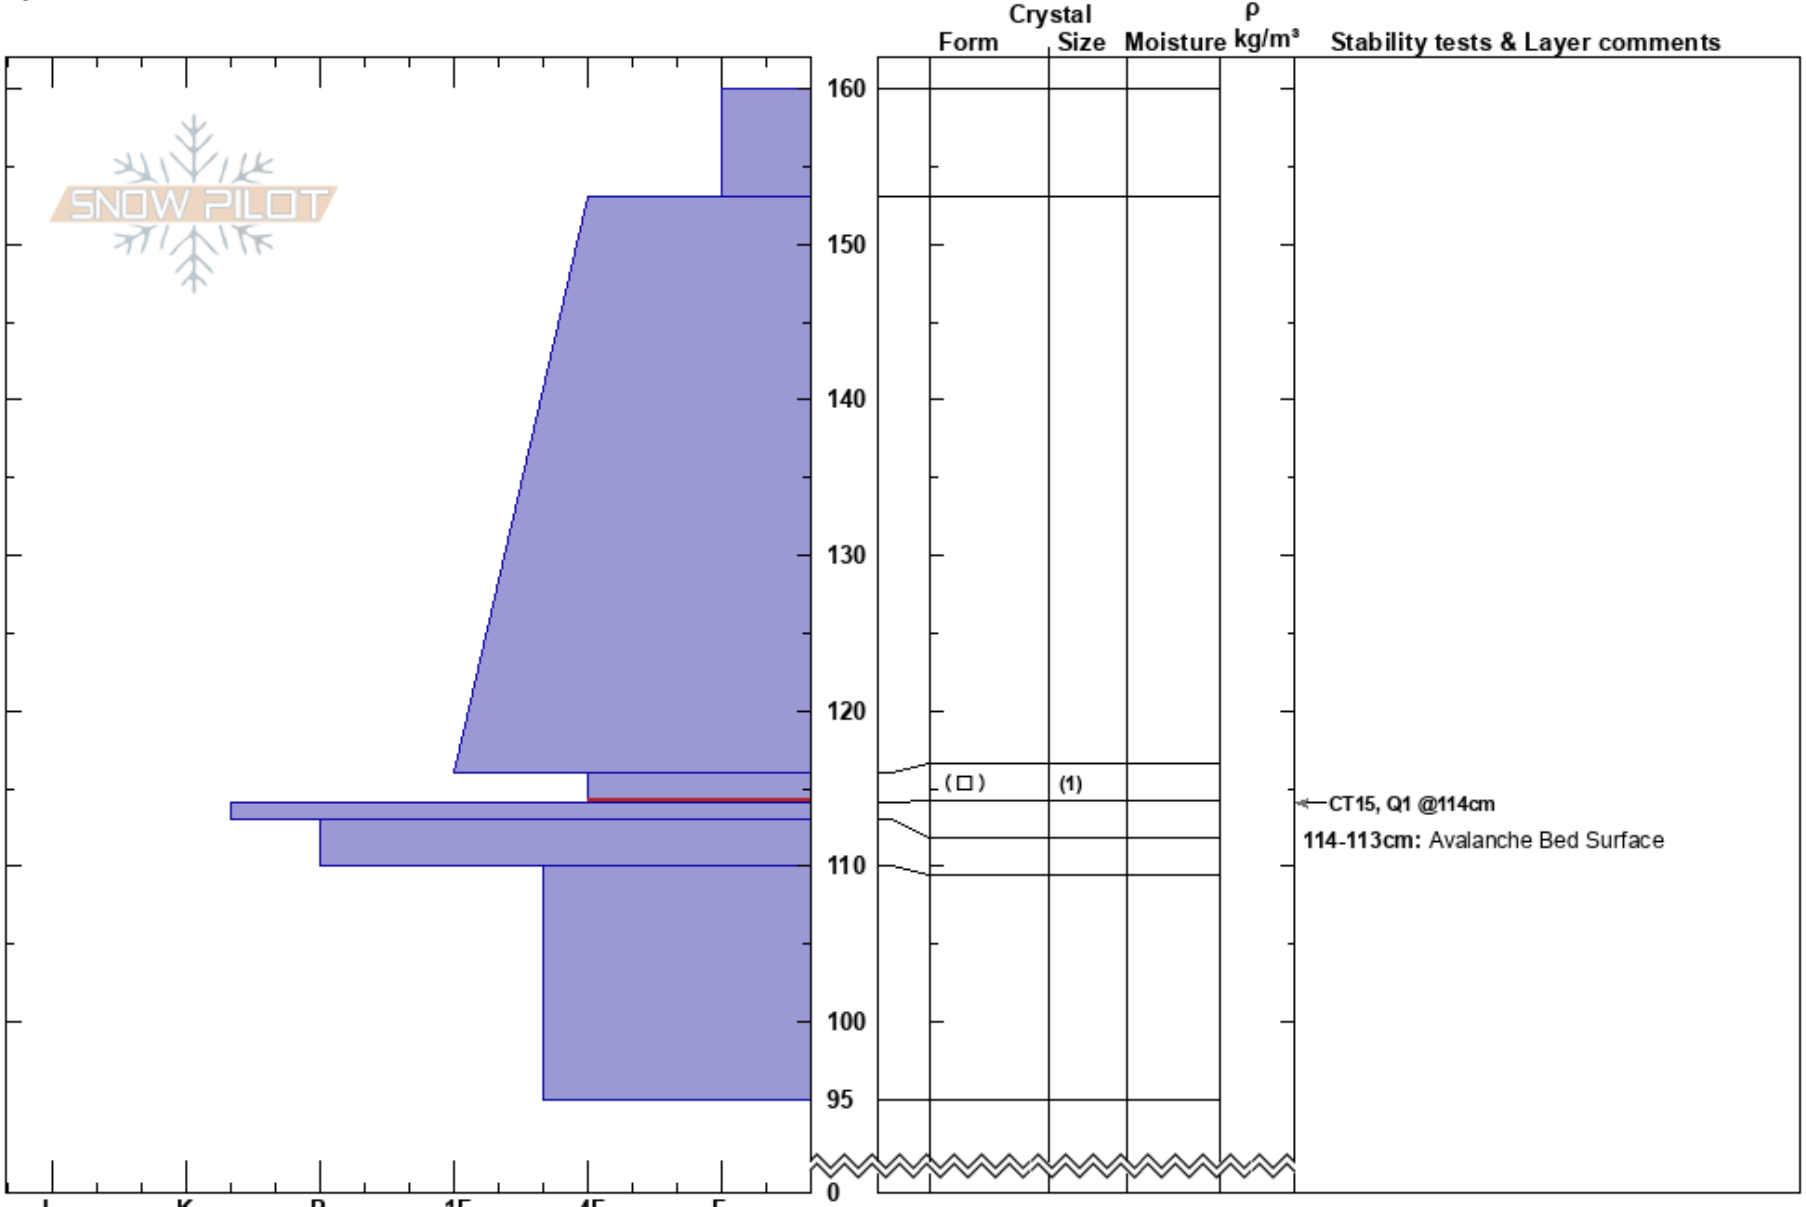

Humphreys Cirque  
 Kachina Peaks  
 AZ  
 Elevation: 11800 ft  
 Aspect: 83°

Troy Marino  
 03/20/2024 - 2:00pm  
 Co-ord: 35.33642N, -111.68201W  
 Slope Angle: 40°  
 Wind Loading:

Stability:  
 Air Temperature:  
 Sky Cover: BKN  
 Precipitation: NO  
 Wind: NE Light Breeze

HS:160  
 PF:25  
 Layer Notes:  
 116-114cm: Problematic layer  
 114-113cm: Avalanche Bed Surface

Specifics: Pit is adjacent to avalanche: crown; Ski tracks on slope; We skied slope

Notes: Crown profile of HS-ASr-R1D2-I.  
 160-116cm appears to be the new snow from the ~March 14-19 St Paddy's Day Cutoff Low.  
 Very quick pit.