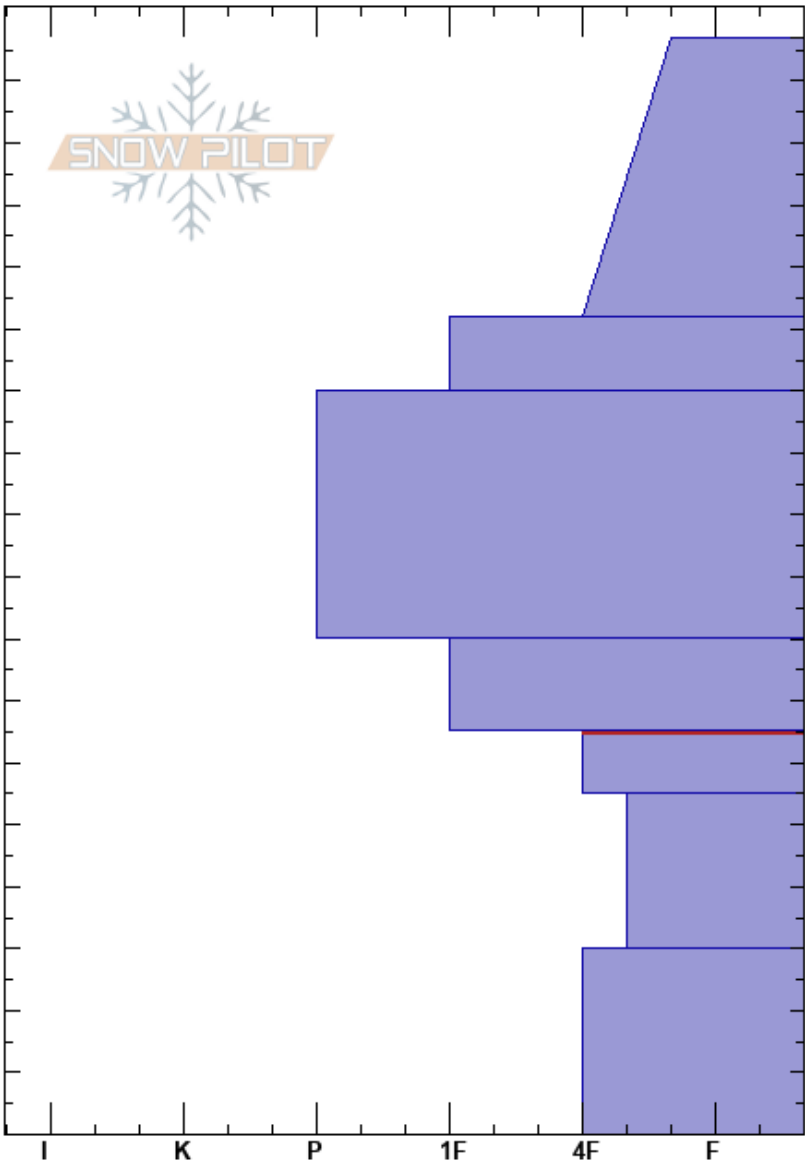

Portal Creek
 Gallatin Range-N
 MT
 Elevation: 9400 ft
 Aspect: 5°
 Specifics: Snowmobile tracks on slope; We snowmobiled slope

Ian Hoyer
 03/20/2024 - 11:00am
 Co-ord: 45.22691N, -111.11935W
 Slope Angle: 30°
 Wind Loading: no

Stability: Fair
 Air Temperature:
 Sky Cover: FEW
 Precipitation: NO
 Wind: Calm
 HS:177
 PF:30 65-55cm:Problematic layer

Crystal Form	Crystal Size	Moisture	ρ kg/m ³	Stability tests & Layer comments
⊖	1-2			
□	2			
□	2-4			
^	3-6			