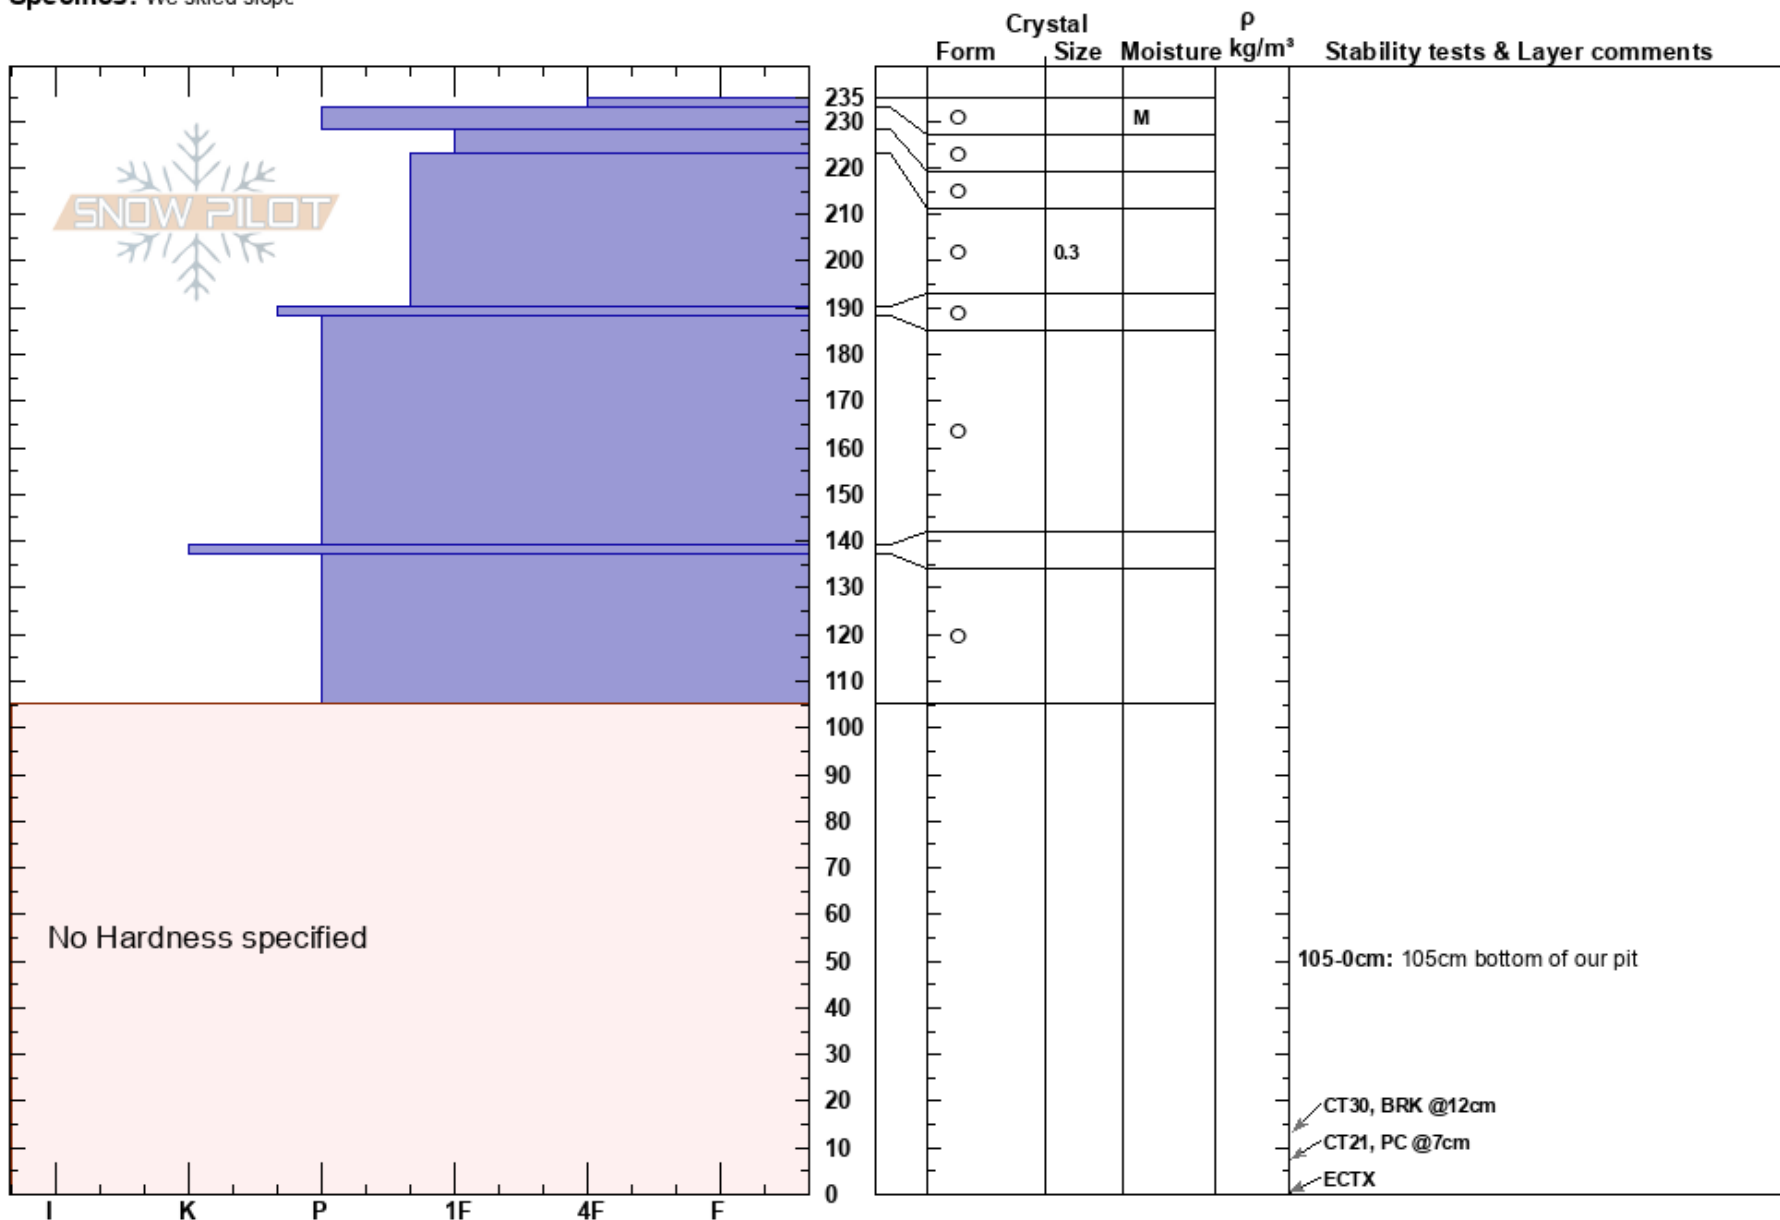

Mt. Eyak
 -
 AK
 Elevation: 2077 ft
 Aspect: W
 Specifics: We skied slope

Daniel Krueger
 03/19/2024 - 2:00pm
 Co-ord:
 Slope Angle: 33°
 Wind Loading:

Stability: **HS:235**
 Air Temperature: 10°C PF:12
 Sky Cover: FEW
 Precipitation: NO
 Wind: Light Breeze
 223-190cm: Problematic layer
 105-0cm: 105cm bottom of our pit

Notes:

I K P 1F 4F F

105-0cm: 105cm bottom of our pit
 CT30, BRK @12cm
 CT21, PC @7cm
 ECTX