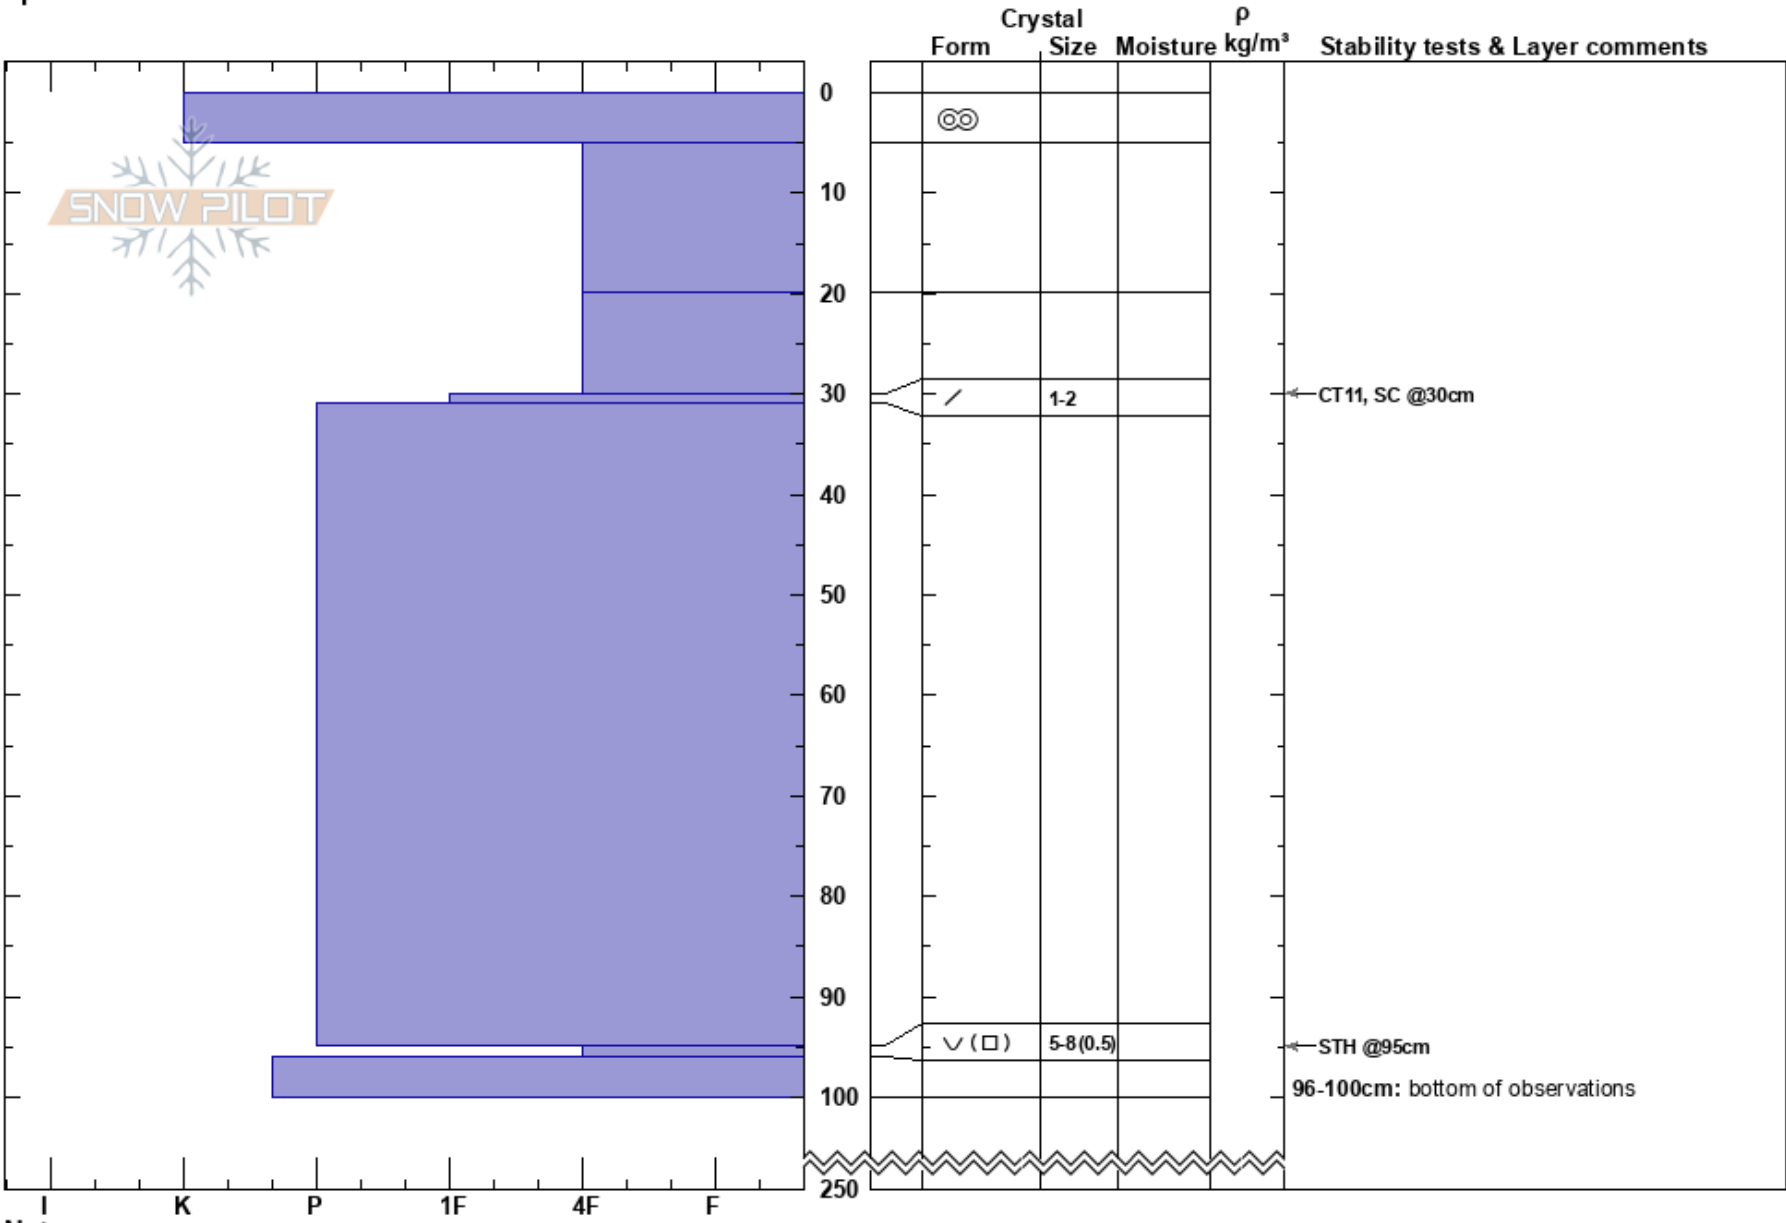

Jevon's Desire
 Skeena
 BC
 Elevation: 1650 m
 Aspect: NW
 Specifics:

Caylin Holland
 19/03/2024 - 10:40
 Co-ord: 09U 607508W 6152048N
 Slope Angle:
 Wind Loading:

Stability:
 Air Temperature:
 Sky Cover: SCT
 Precipitation: NO
 Wind:

HS:250
 PS: 0
 95-96cm: Problematic layer
 96-100cm: bottom of observations

Notes: