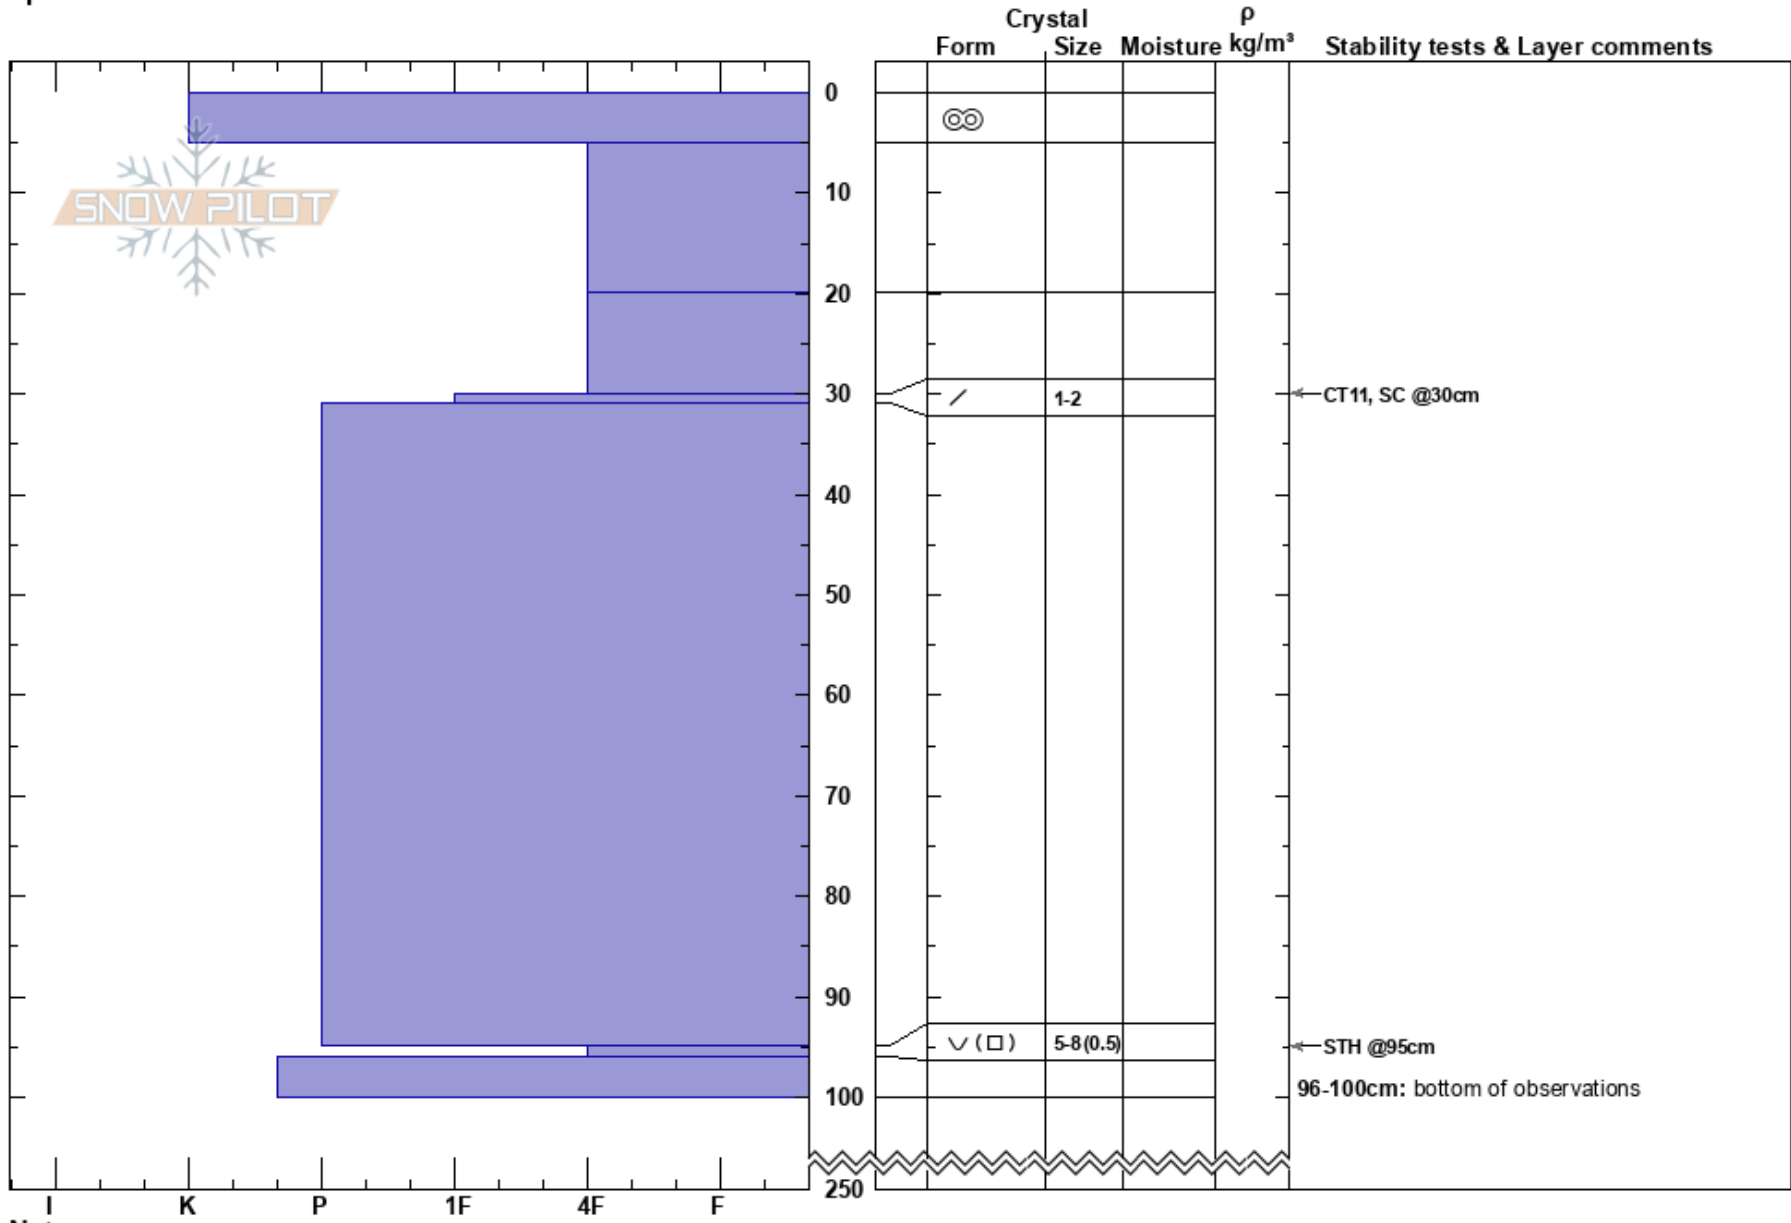

Jevon's Desire
 Skeena
 BC
 Elevation: 1650 m
 Aspect: NW
 Specifics:

Caylin Holland
 19/03/2024 - 10:40
 Co-ord: 09U 607508W 6152048N
 Slope Angle:
 Wind Loading:

Stability:
 Air Temperature:
 Sky Cover: SCT
 Precipitation: NO
 Wind:

HS:250
 PS: 0
 95-96cm: Problematic layer
 96-100cm: bottom of observations

Notes: