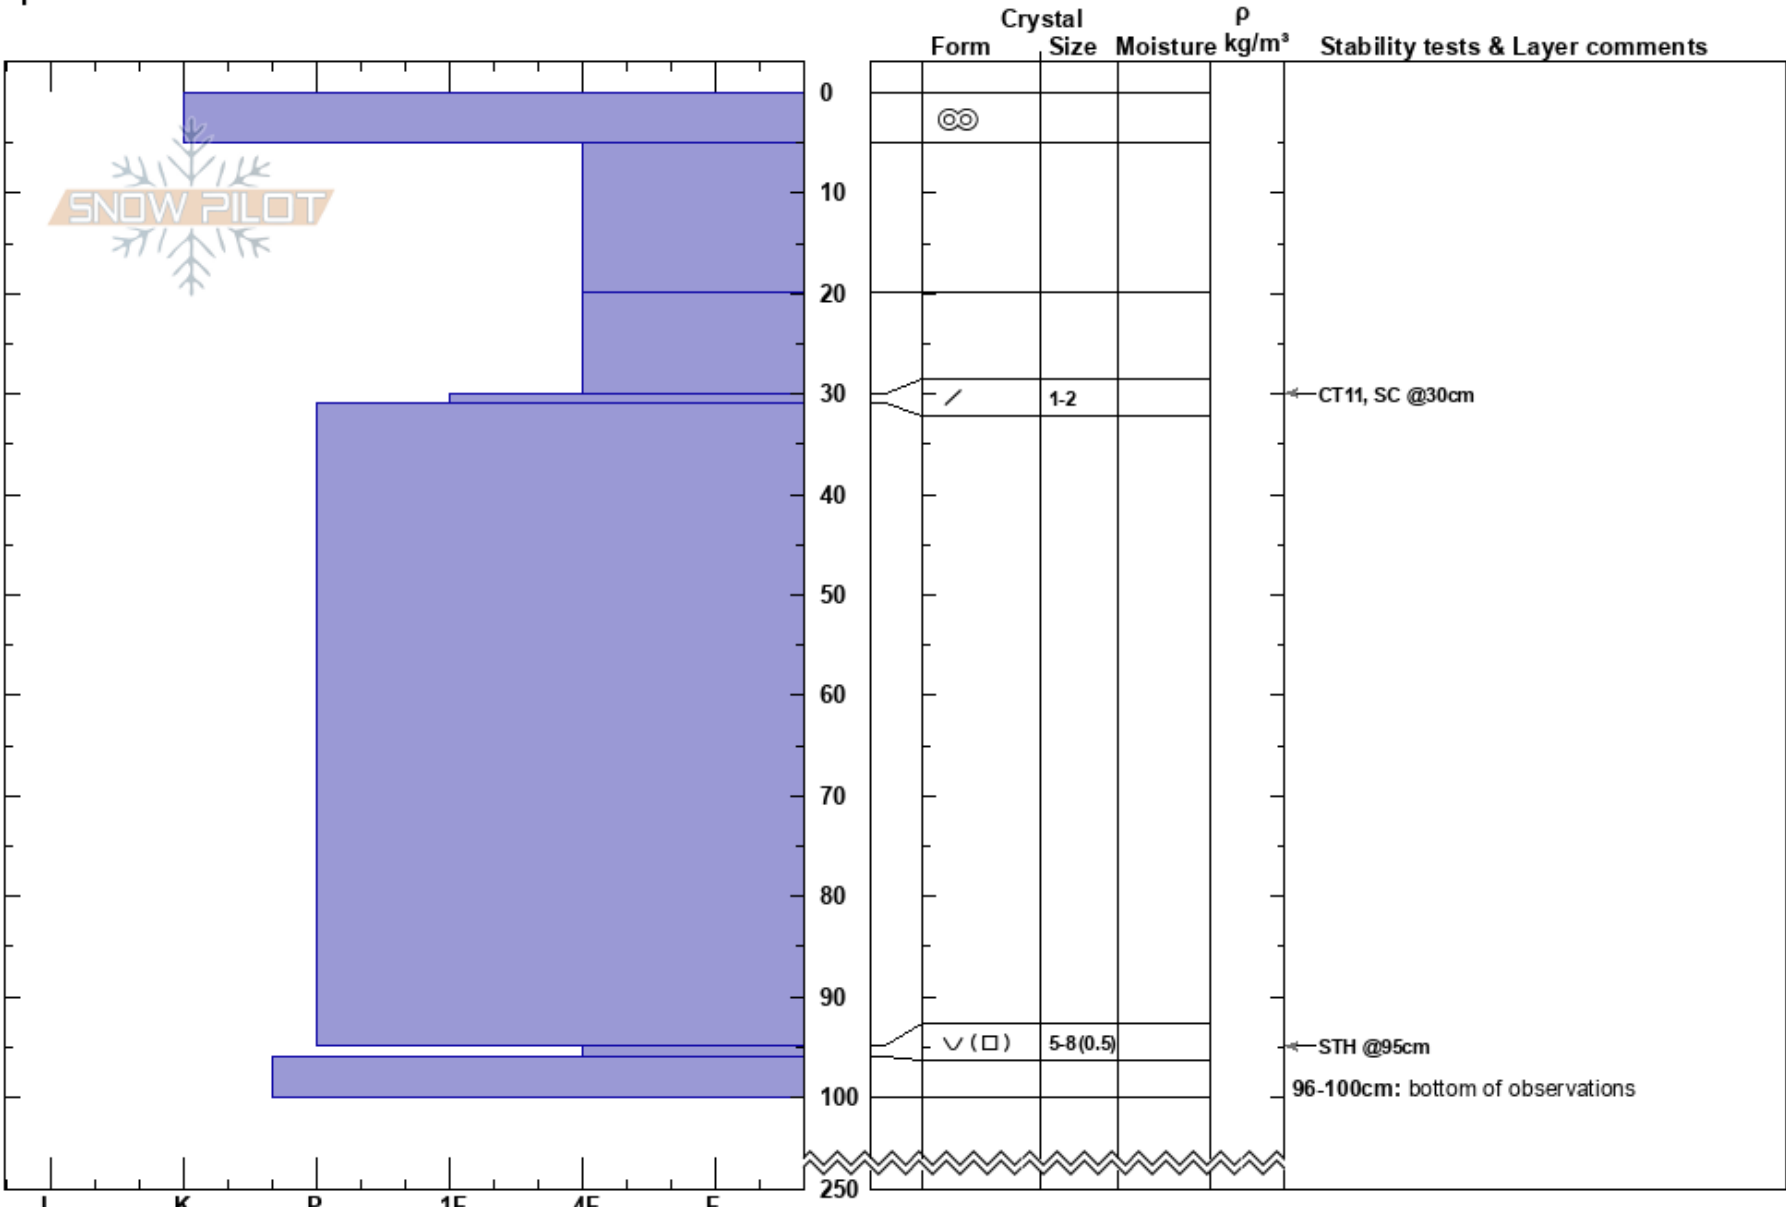

Jevon's Desire
 Skeena
 BC
 Elevation: 1650 m
 Aspect: NW
 Specifics:

Caylin Holland
 19/03/2024 - 10:40
 Co-ord: 09U 607508W 6152048N
 Slope Angle:
 Wind Loading:

Stability:
 Air Temperature:
 Sky Cover: SCT
 Precipitation: NO
 Wind:

HS:250
 PS: 0
 95-96cm: Problematic layer
 96-100cm: bottom of observations

Notes: