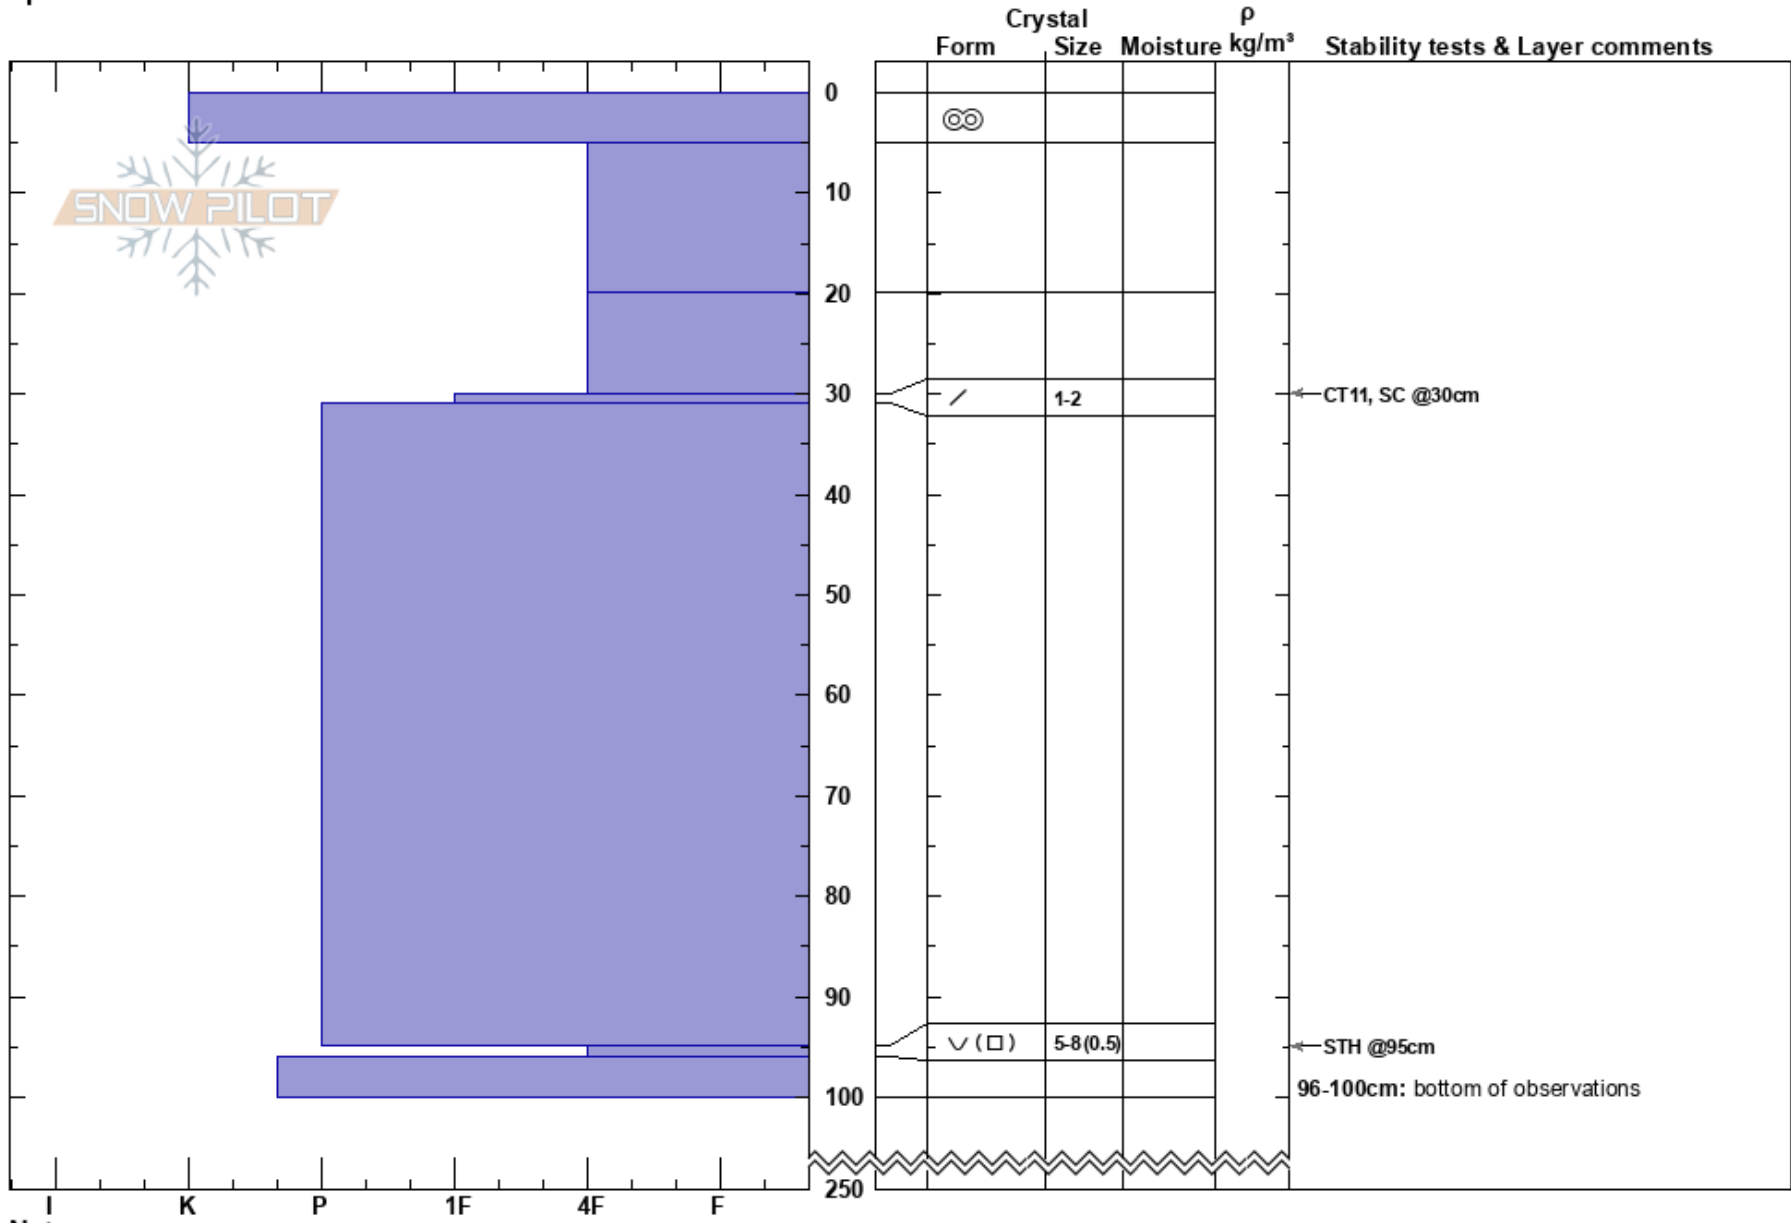

Jevon's Desire  
 Skeena  
 BC  
 Elevation: 1650 m  
 Aspect: NW  
 Specifics:

Caylin Holland  
 19/03/2024 - 10:40  
 Co-ord: 09U 607508W 6152048N  
 Slope Angle:  
 Wind Loading:

Stability:  
 Air Temperature:  
 Sky Cover: SCT  
 Precipitation: NO  
 Wind:

HS:250  
 PS: 0  
 95-96cm: Problematic layer  
 96-100cm: bottom of observations

Notes: