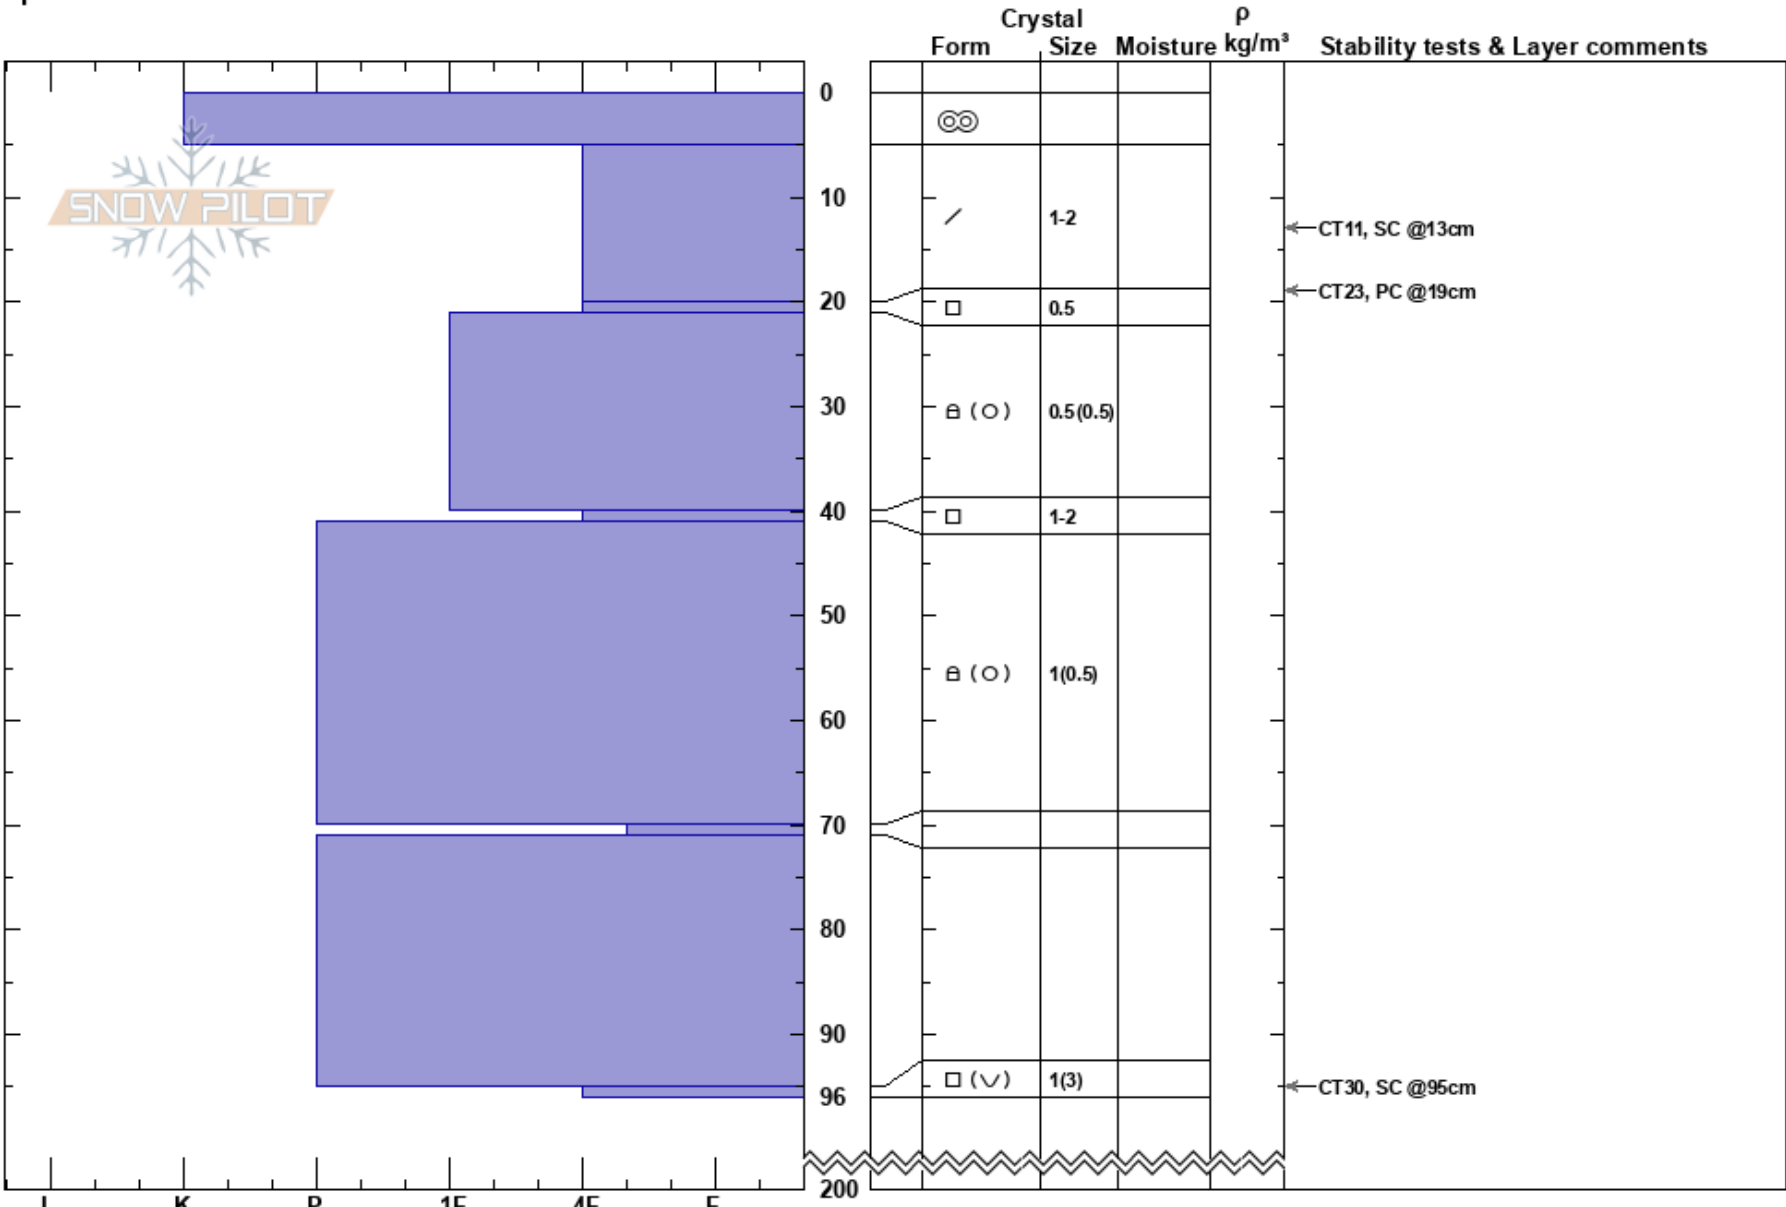

you first
 Skeena
 BC
 Elevation: 1590 m
 Aspect: N
 Specifics:

Caylin Holland
 19/03/2024 - 09:40
 Co-ord: 09U 607538W 6154162N
 Slope Angle: 30°
 Wind Loading:

Stability: **HS:200**
 Air Temperature: **PS: 0** 95-96cm: Problematic layer
 Sky Cover: FEW
 Precipitation:
 Wind: