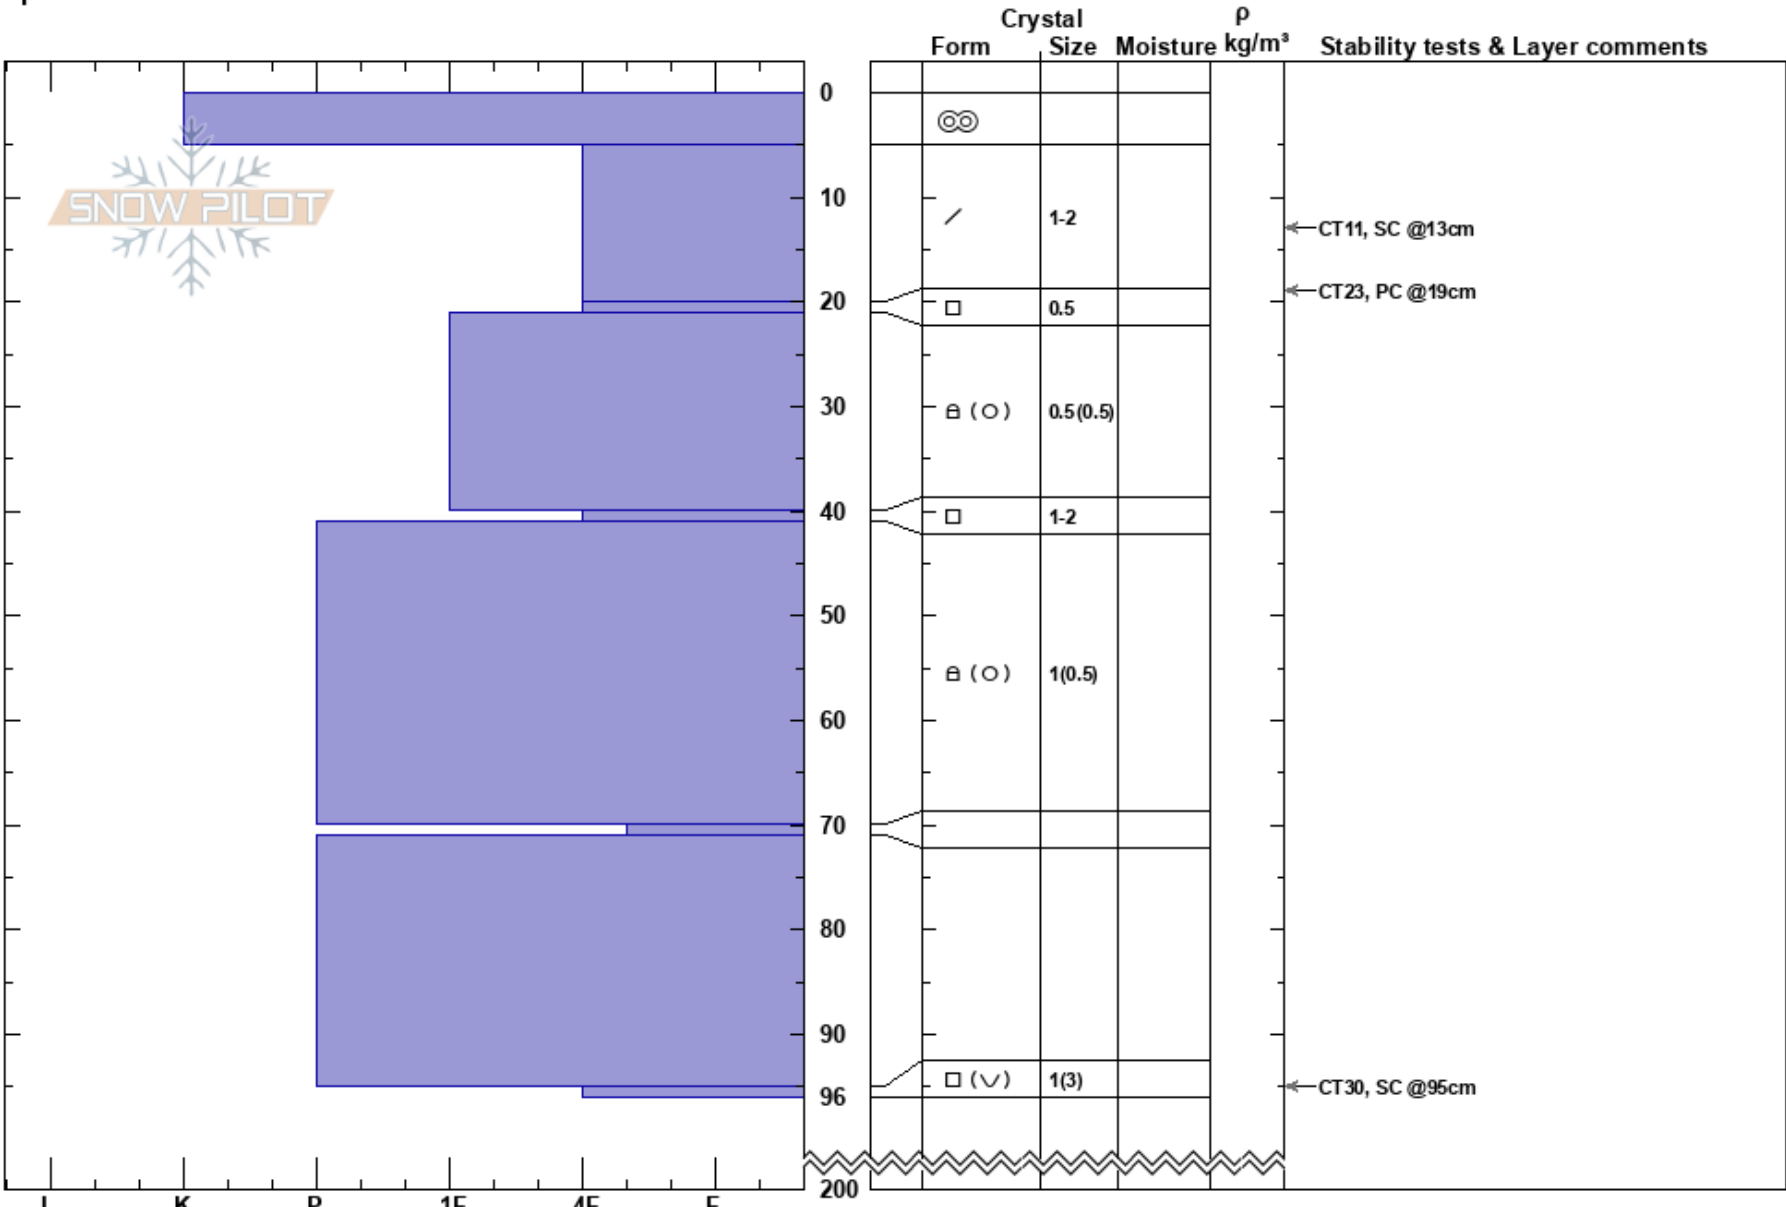

you first  
 Skeena  
 BC  
 Elevation: 1590 m  
 Aspect: N  
 Specifics:

Caylin Holland  
 19/03/2024 - 09:40  
 Co-ord: 09U 607538W 6154162N  
 Slope Angle: 30°  
 Wind Loading:

Stability: **HS:200**  
 Air Temperature: **PS: 0** 95-96cm: Problematic layer  
 Sky Cover: FEW  
 Precipitation:  
 Wind: