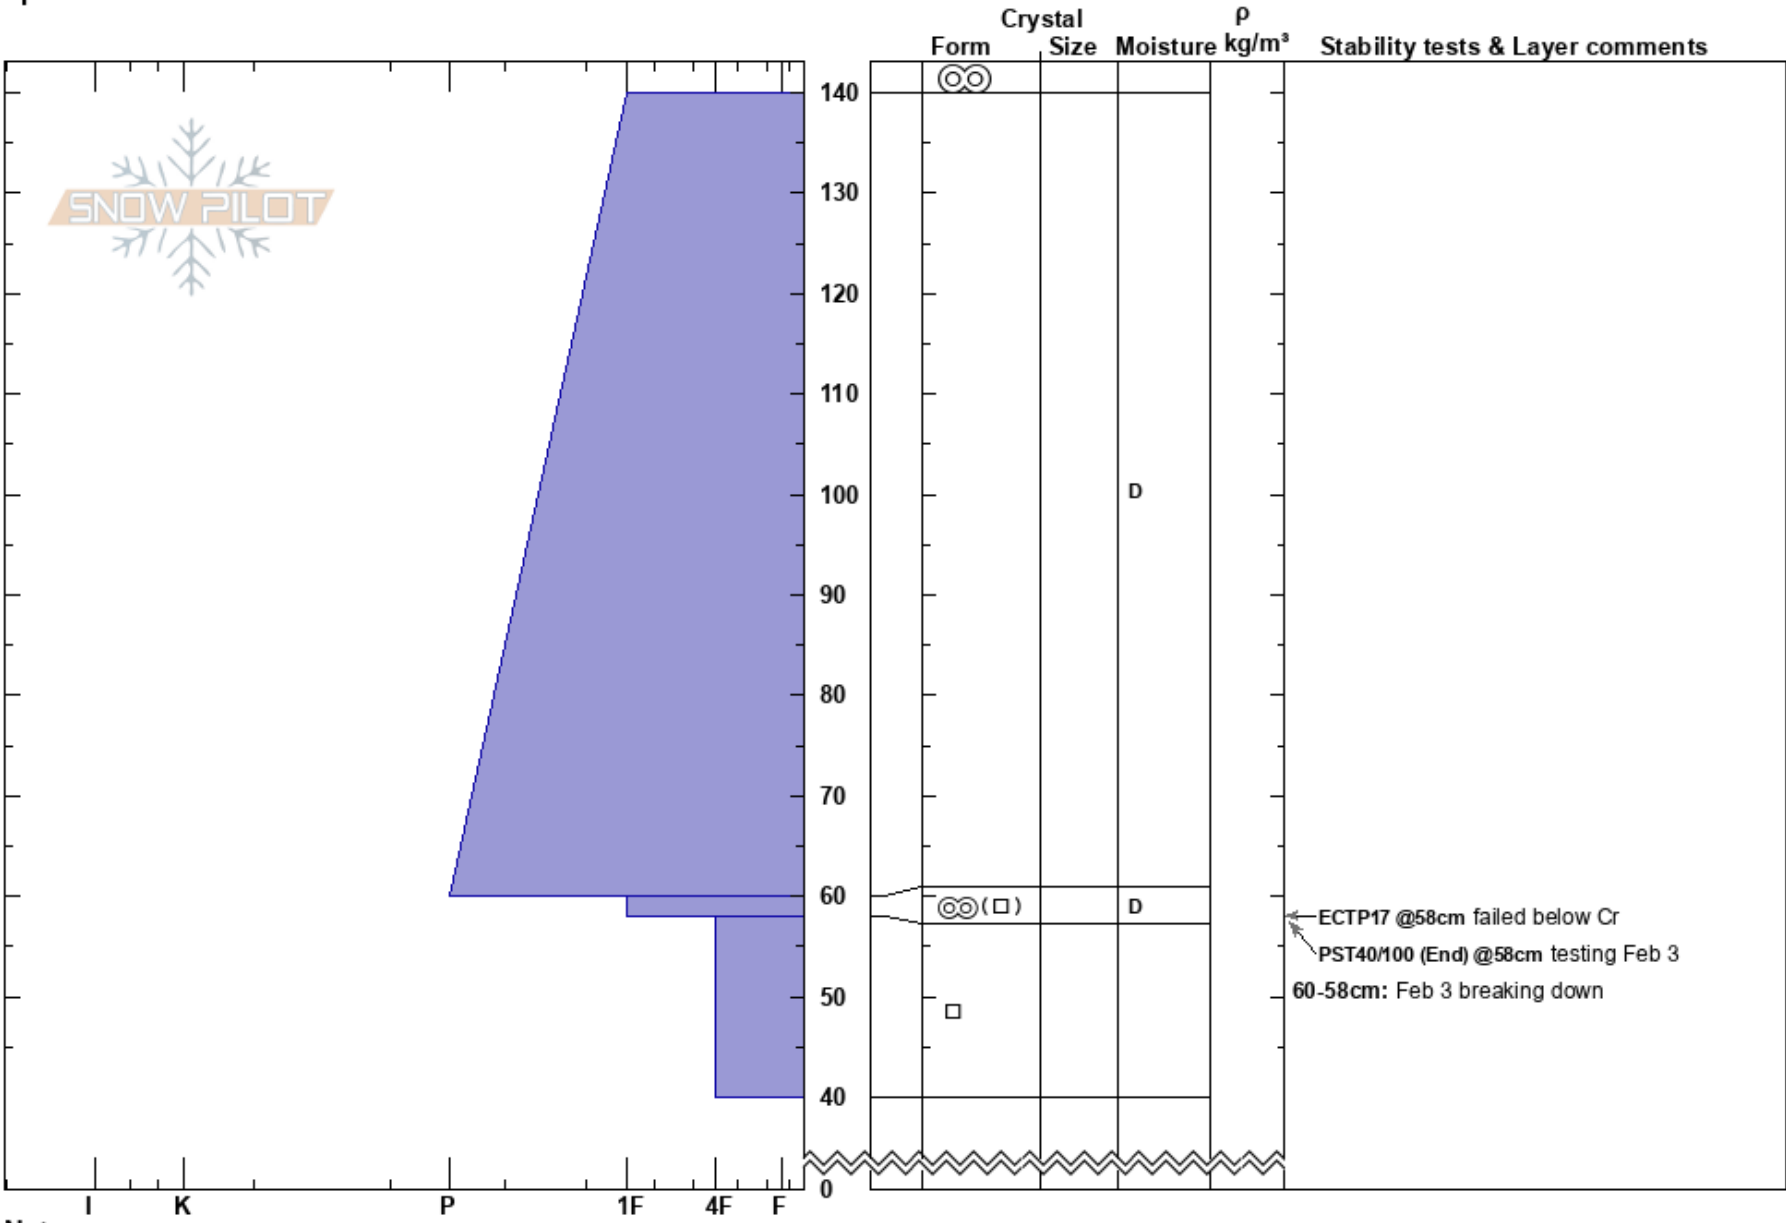

Landfarm Slope
 Rockies
 BC
 Elevation: 1850 m
 Aspect: N
 Specifics:

Corin Lohmann
 14/03/2024 - 11:30
 Co-ord: 50.20535N, -114.87391W
 Slope Angle:
 Wind Loading:

Stability:
 Air Temperature: -1°C
 Sky Cover: FEW
 Precipitation: NO
 Wind: Calm

HS:140
 Layer Notes:
 60-58cm: Feb 3 breaking down
 60-58cm: Problematic layer

Notes: Observed: CL and JV
 Plotted by CL
 Objective: Test Feb 3 MFcr