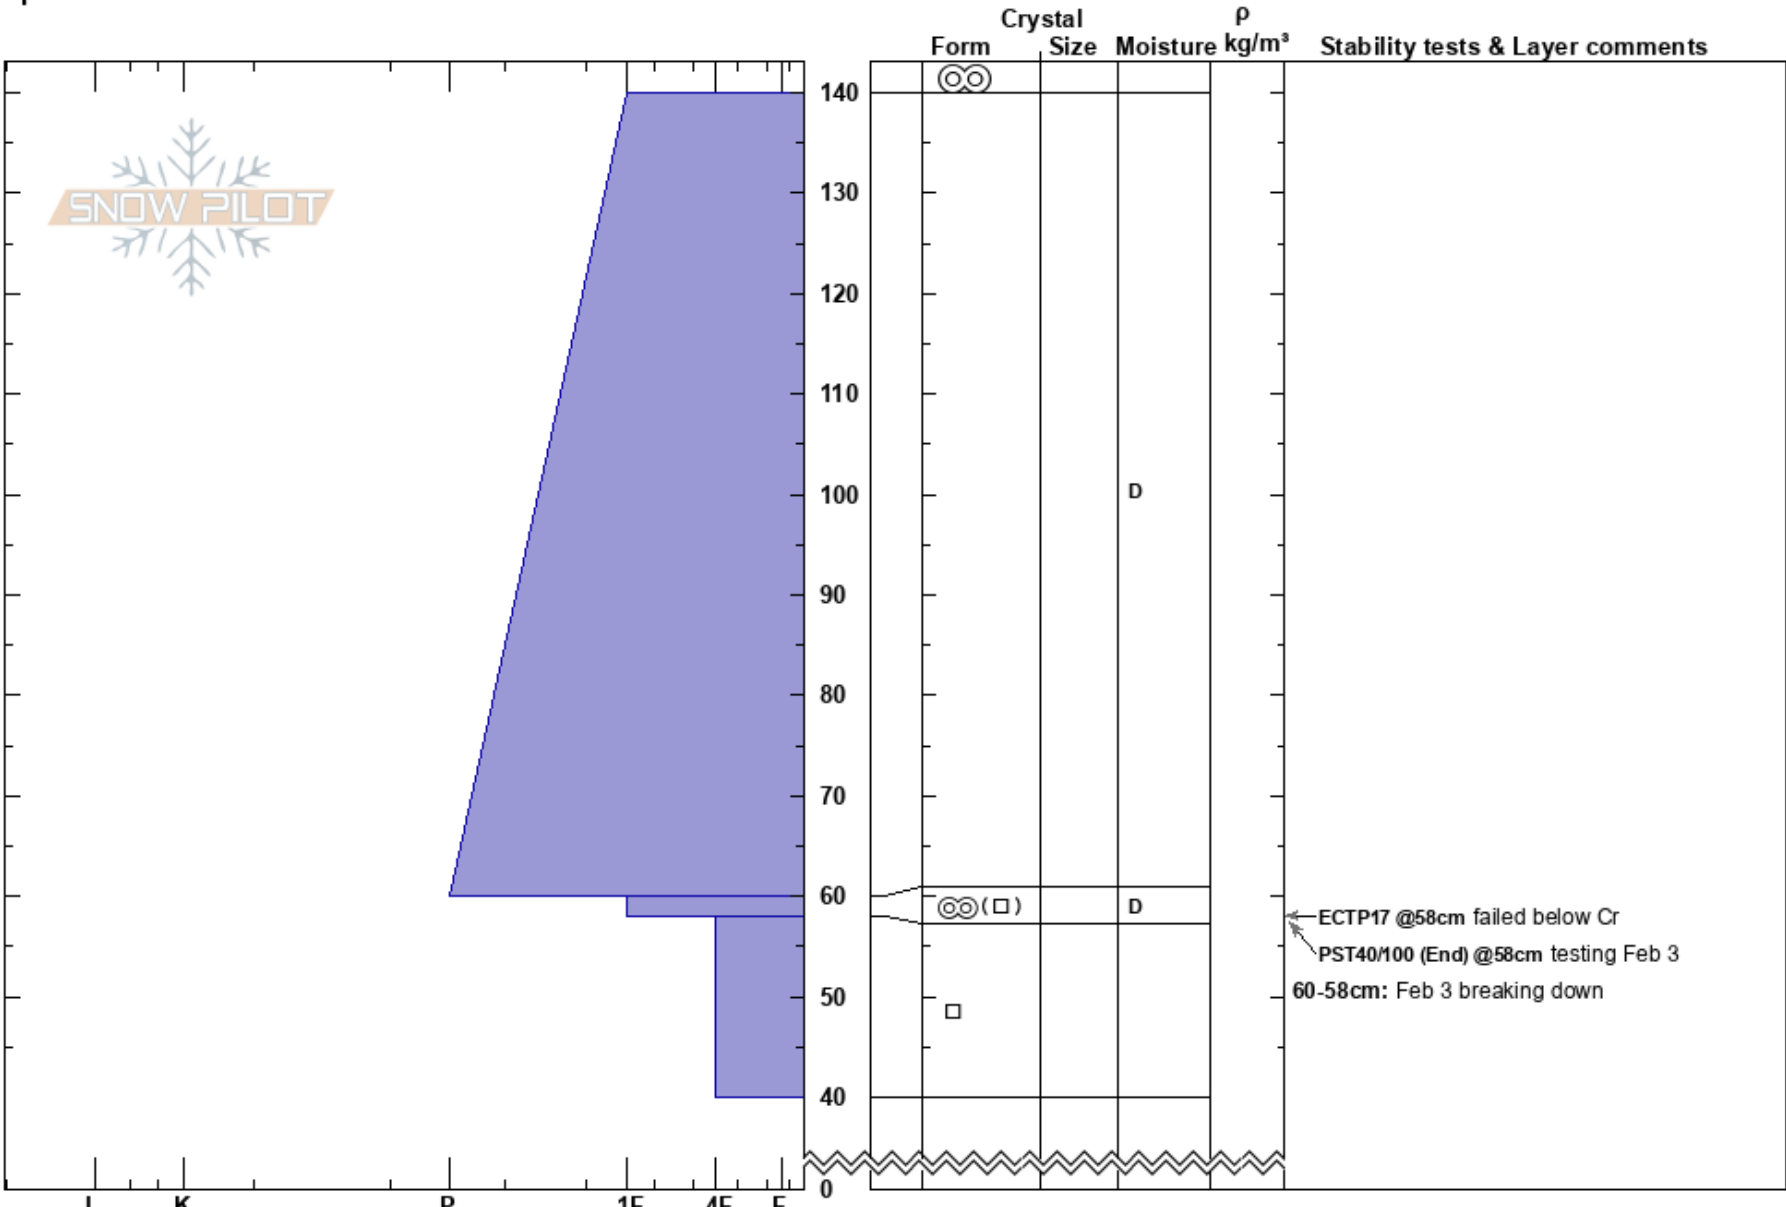

Landfarm Slope  
 Rockies  
 BC  
 Elevation: 1850 m  
 Aspect: N  
 Specifics:

Corin Lohmann  
 14/03/2024 - 11:30  
 Co-ord: 50.20535N, -114.87391W  
 Slope Angle:  
 Wind Loading:

Stability:  
 Air Temperature: -1°C  
 Sky Cover: FEW  
 Precipitation: NO  
 Wind: Calm

HS:140  
 Layer Notes:  
 60-58cm: Feb 3 breaking down  
 60-58cm: Problematic layer

Notes: Observed: CL and JV  
 Plotted by CL  
 Objective: Test Feb 3 MFcr