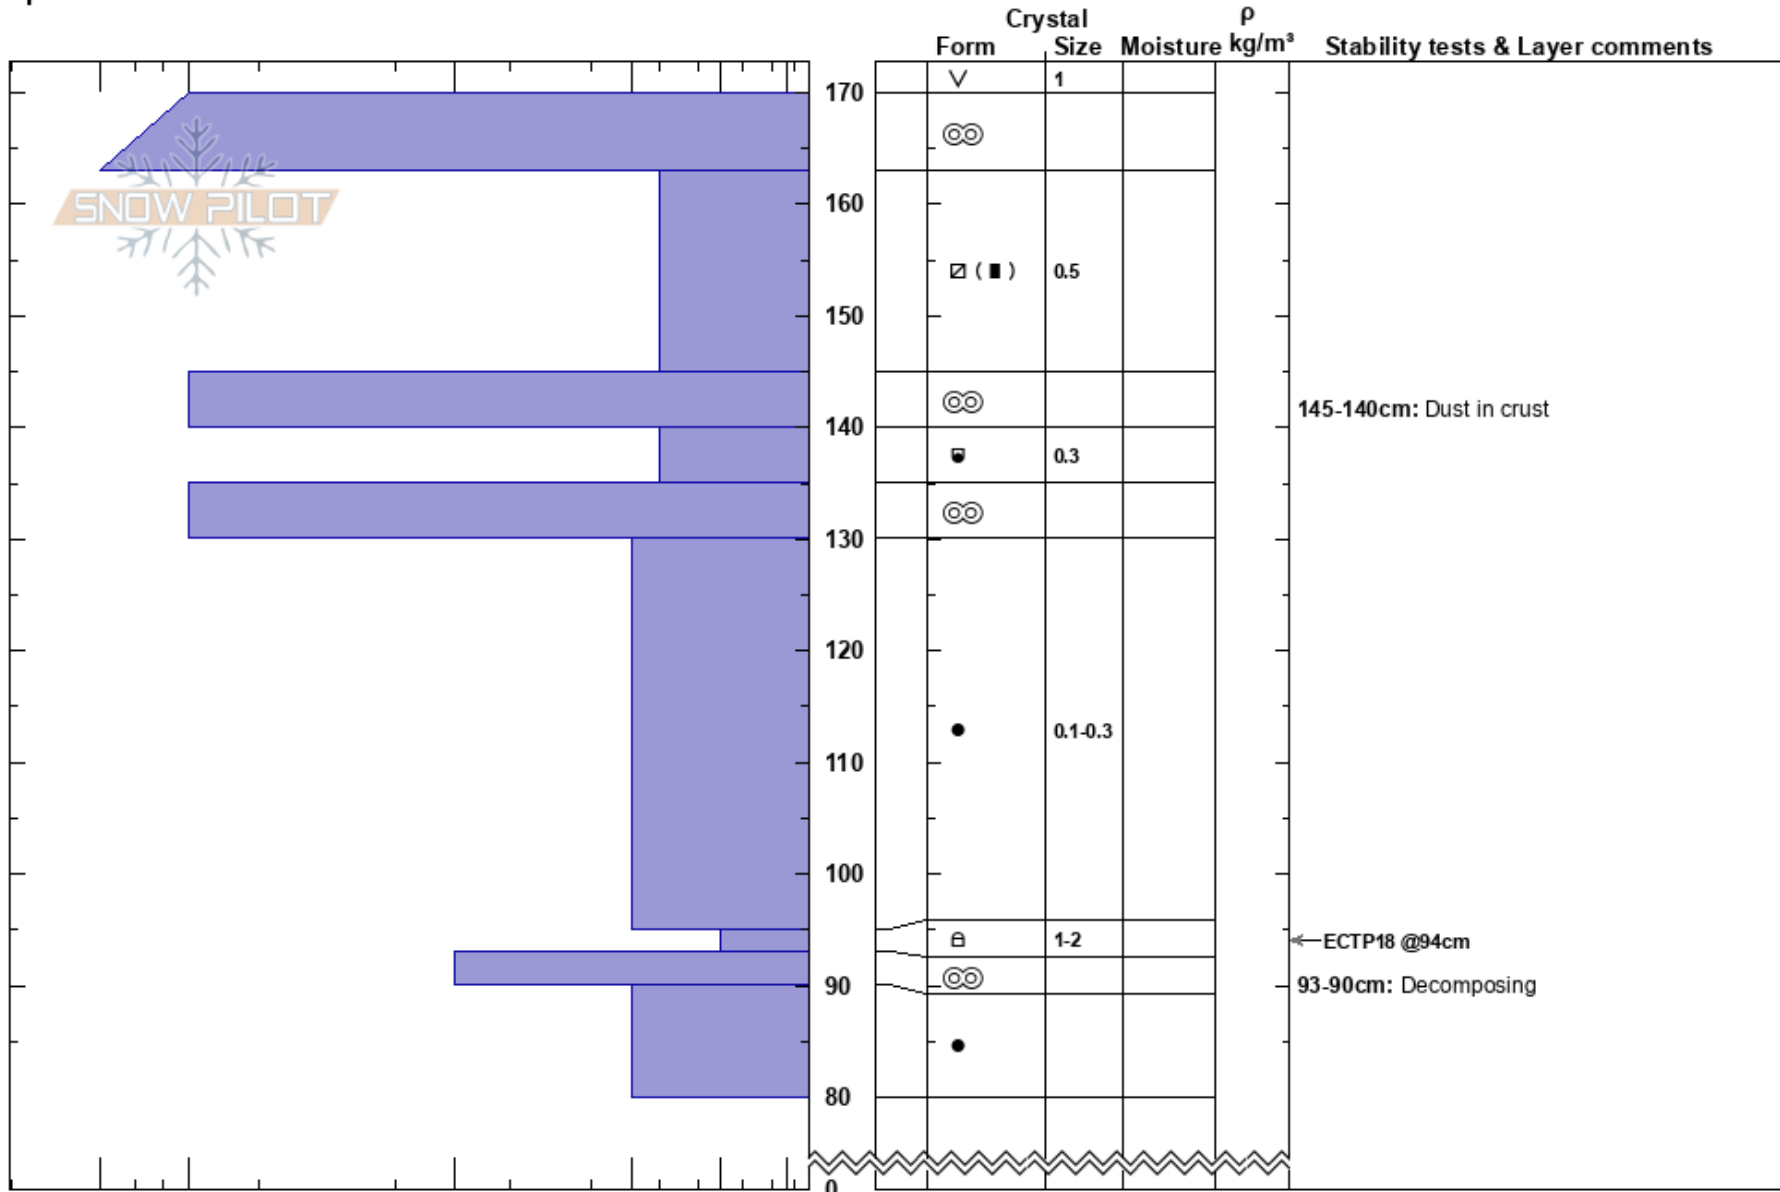

PF:1

145-140cm: Dust in crust

CO

Co-ord: 39.61855N, -106.13081W

Sky Cover: CLR

PS:1

95-93cm: Problematic layer

Elevation: 11500 ft

Slope Angle: 21°

Precipitation: NO

93-90cm: Decomposing

Aspect: SE

Wind Loading: no

Wind: Calm

Specifics:

Notes: