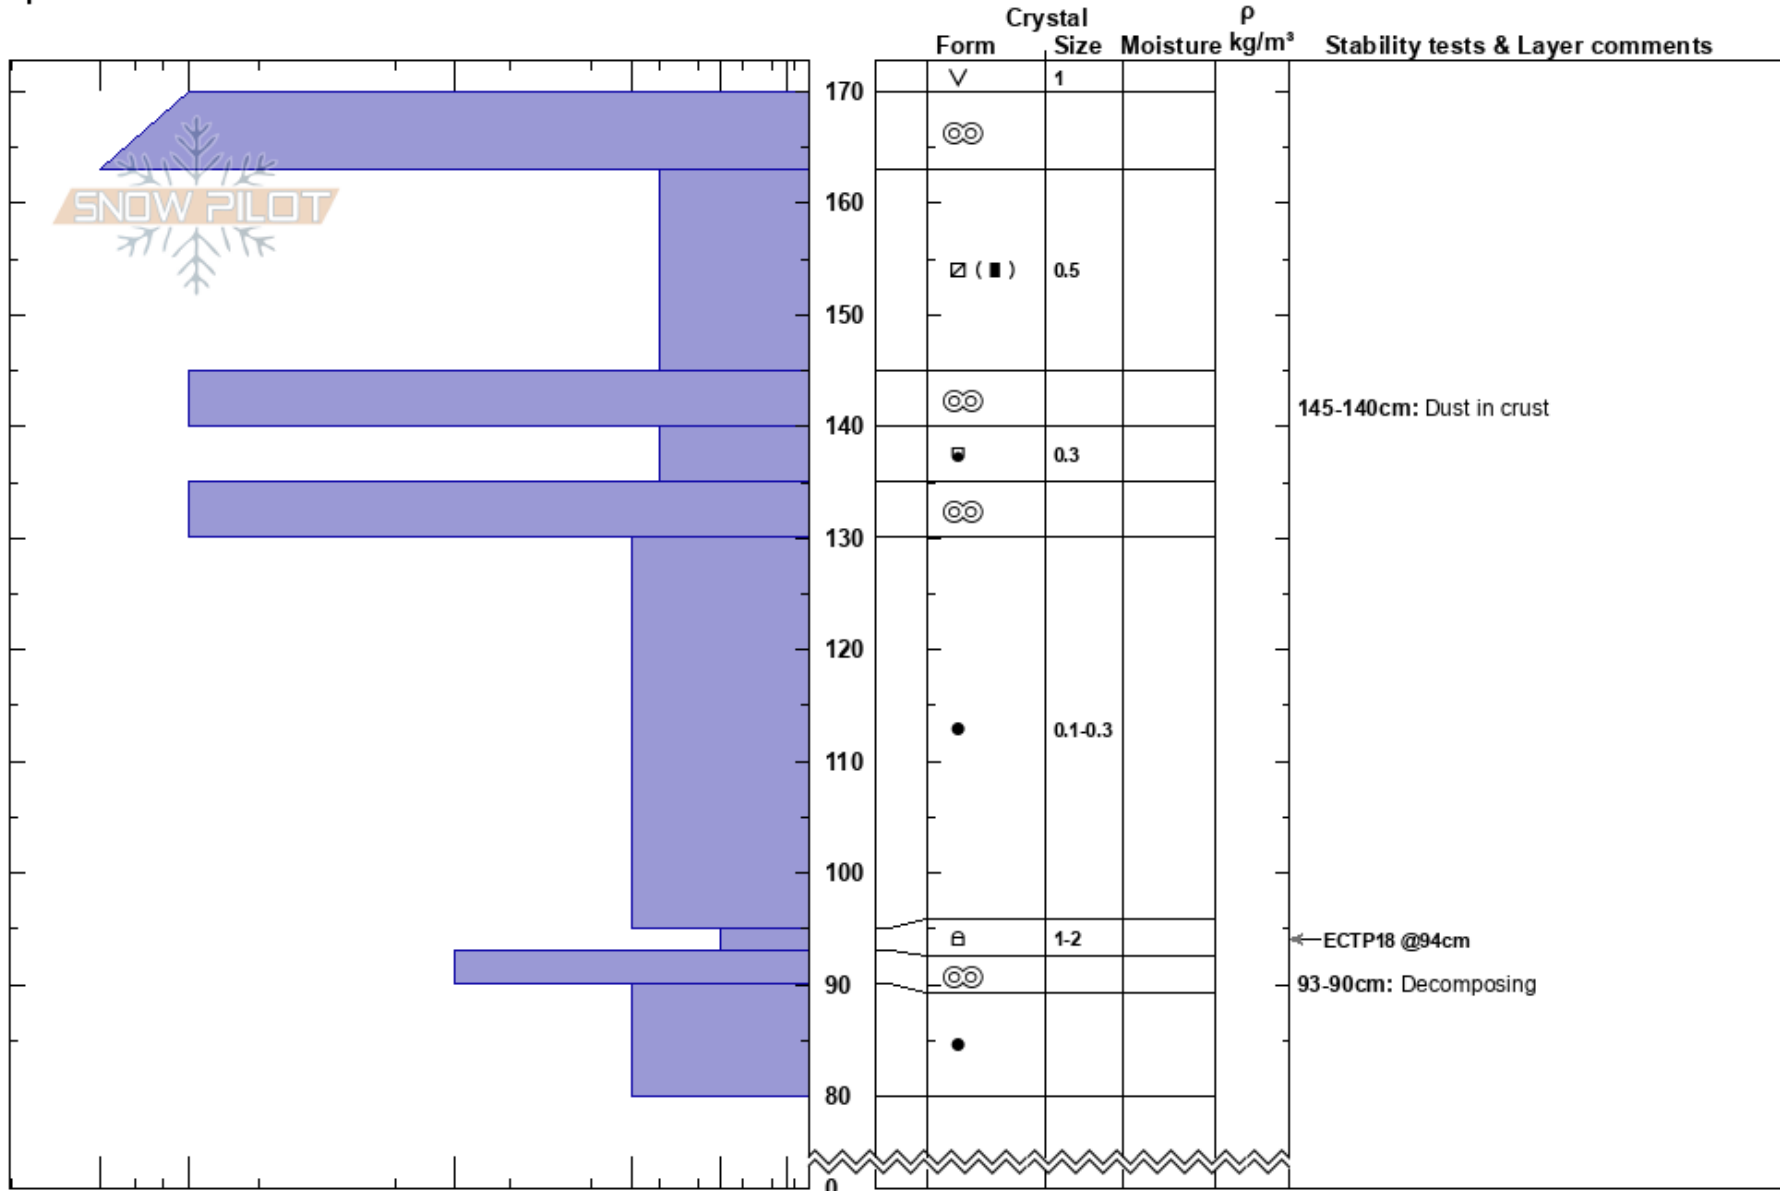

PF:1

145-140cm: Dust in crust

CO

Co-ord: 39.61855N, -106.13081W

Sky Cover: CLR

PS:1

95-93cm: Problematic layer

Elevation: 11500 ft

Slope Angle: 21°

Precipitation: NO

93-90cm: Decomposing

Aspect: SE

Wind Loading: no

Wind: Calm

Specifics:

Notes: