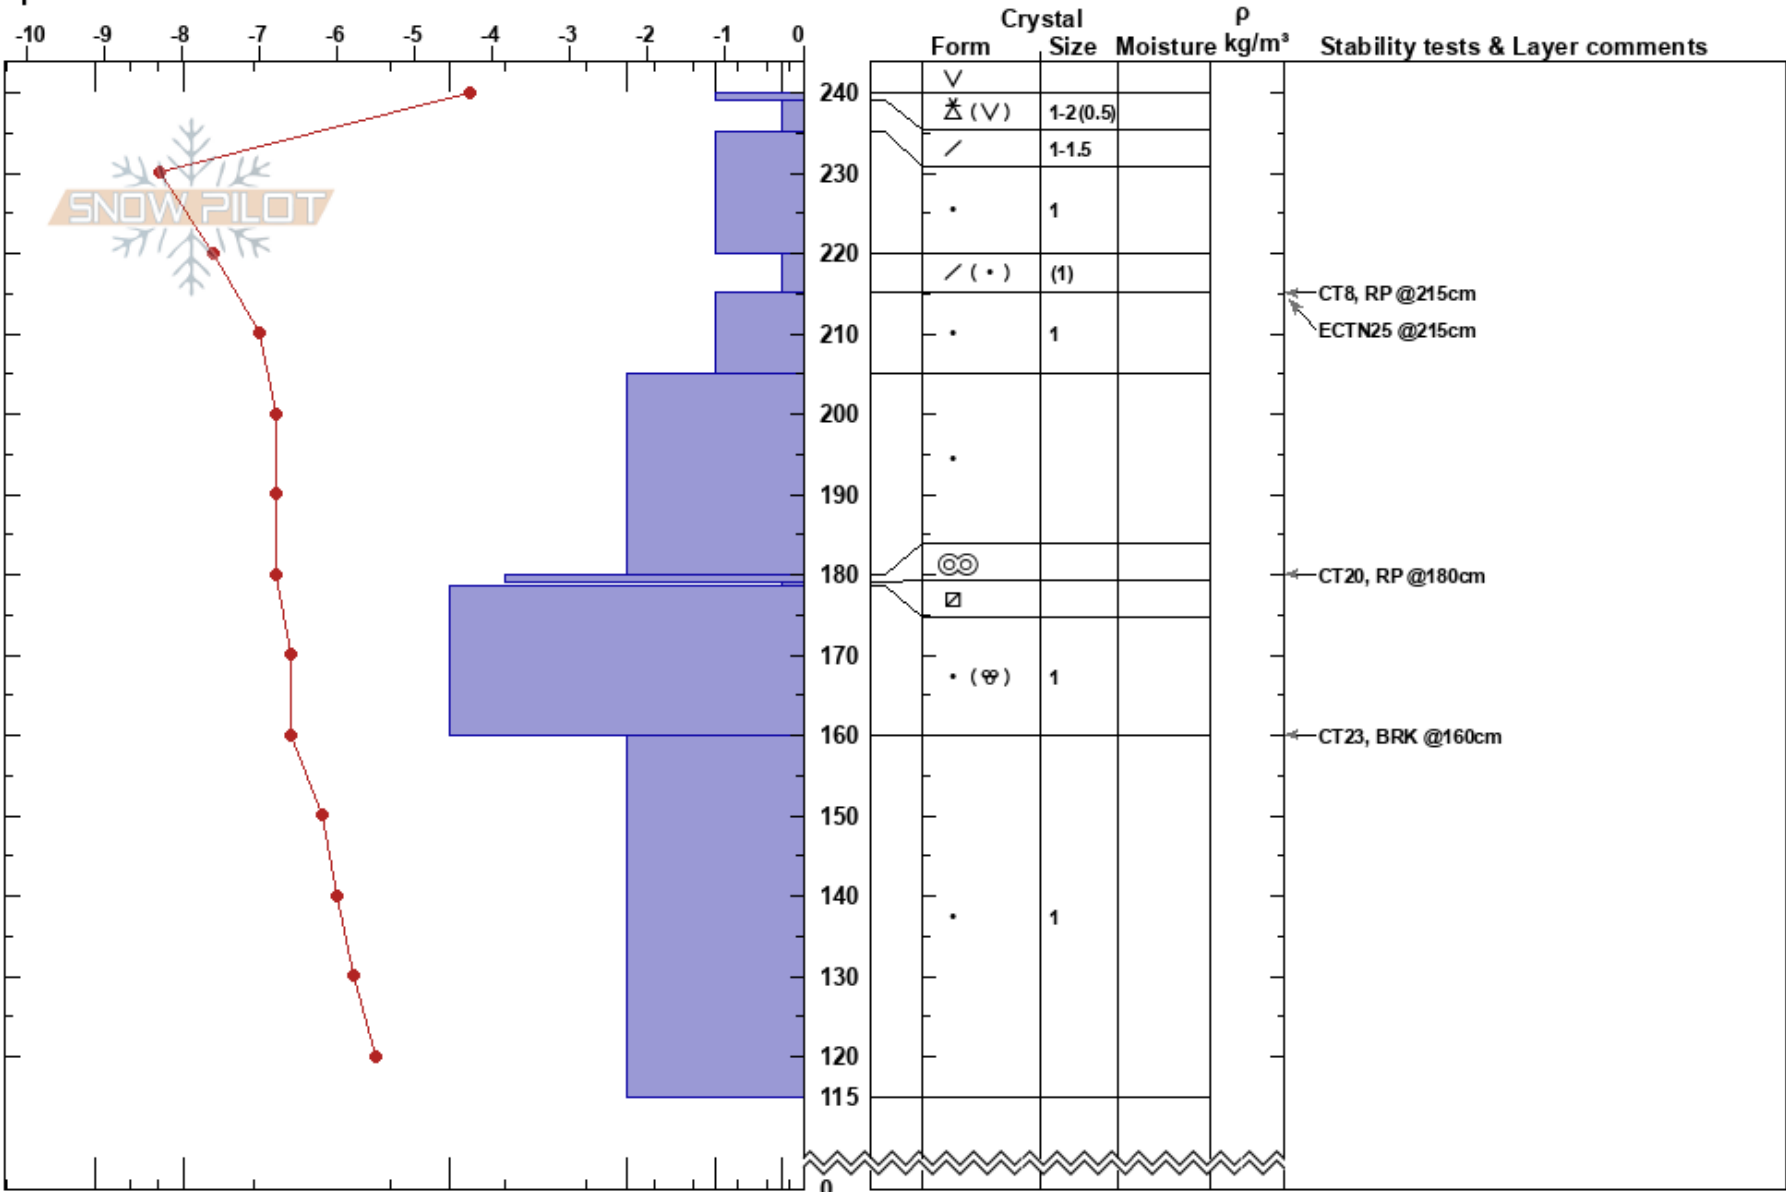

Upper Big Bowl
 San Francisco Peaks
 AZ
 Elevation: 11700 ft
 Aspect: NW
 Specifics:

Mathieu Brown
 03/19/2024 - 1:30pm
 Co-ord: 12S 438034W 3909467N
 Slope Angle: 29°
 Wind Loading: previous

Stability:
 Air Temperature: -4°C
 Sky Cover: BKN
 Precipitation: NO
 Wind: SE Calm

HS:240
 PF:35
 PS:10
 Layer Notes:
 220-215cm:Problematic layer

Notes: