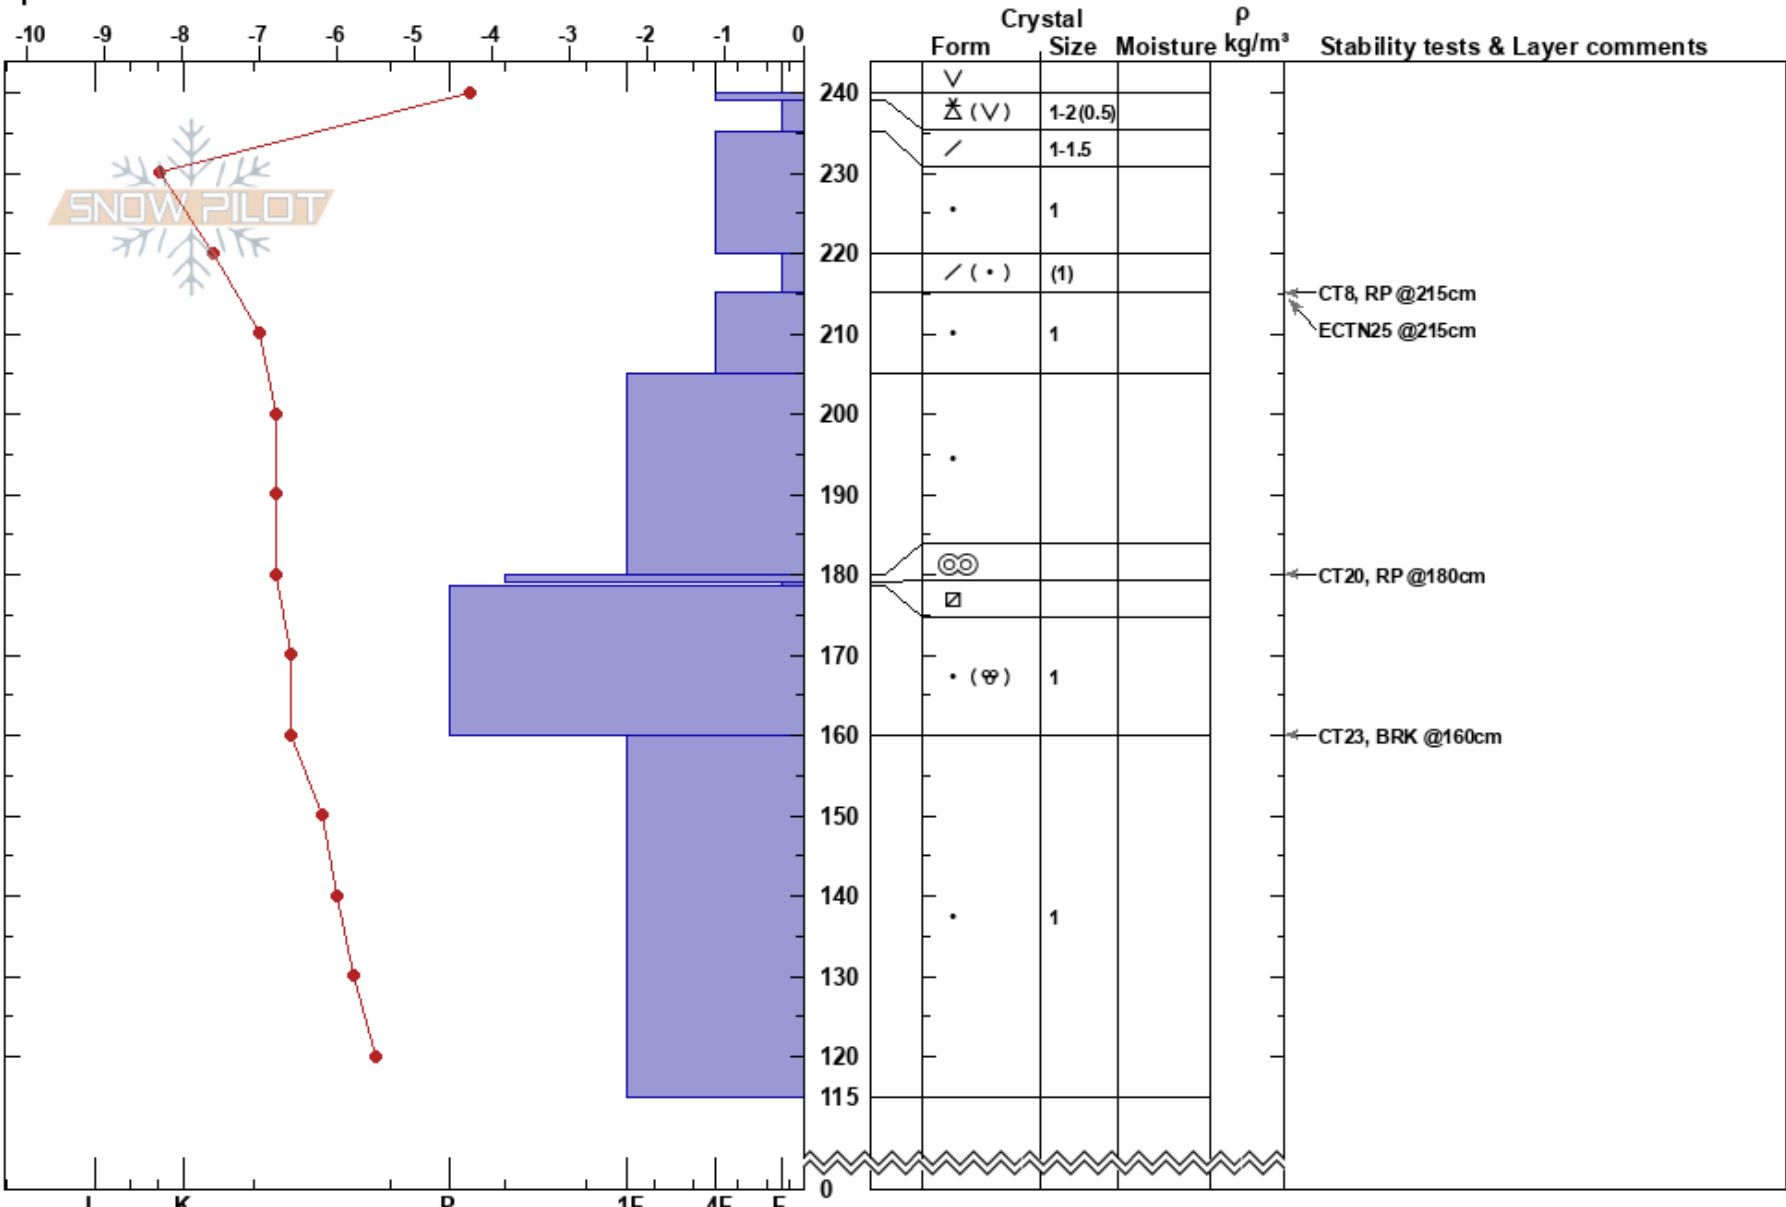

Upper Big Bowl
 San Francisco Peaks
 AZ
 Elevation: 11700 ft
 Aspect: NW
 Specifics:

Mathieu Brown
 03/19/2024 - 1:30pm
 Co-ord: 12S 438034W 3909467N
 Slope Angle: 29°
 Wind Loading: previous

Stability: **HS:240**
 Air Temperature: -4°C **PF:35** **220-215cm:Problematic layer**
 Sky Cover: BKN **PS: 10**
 Precipitation: NO
 Wind: SE Calm