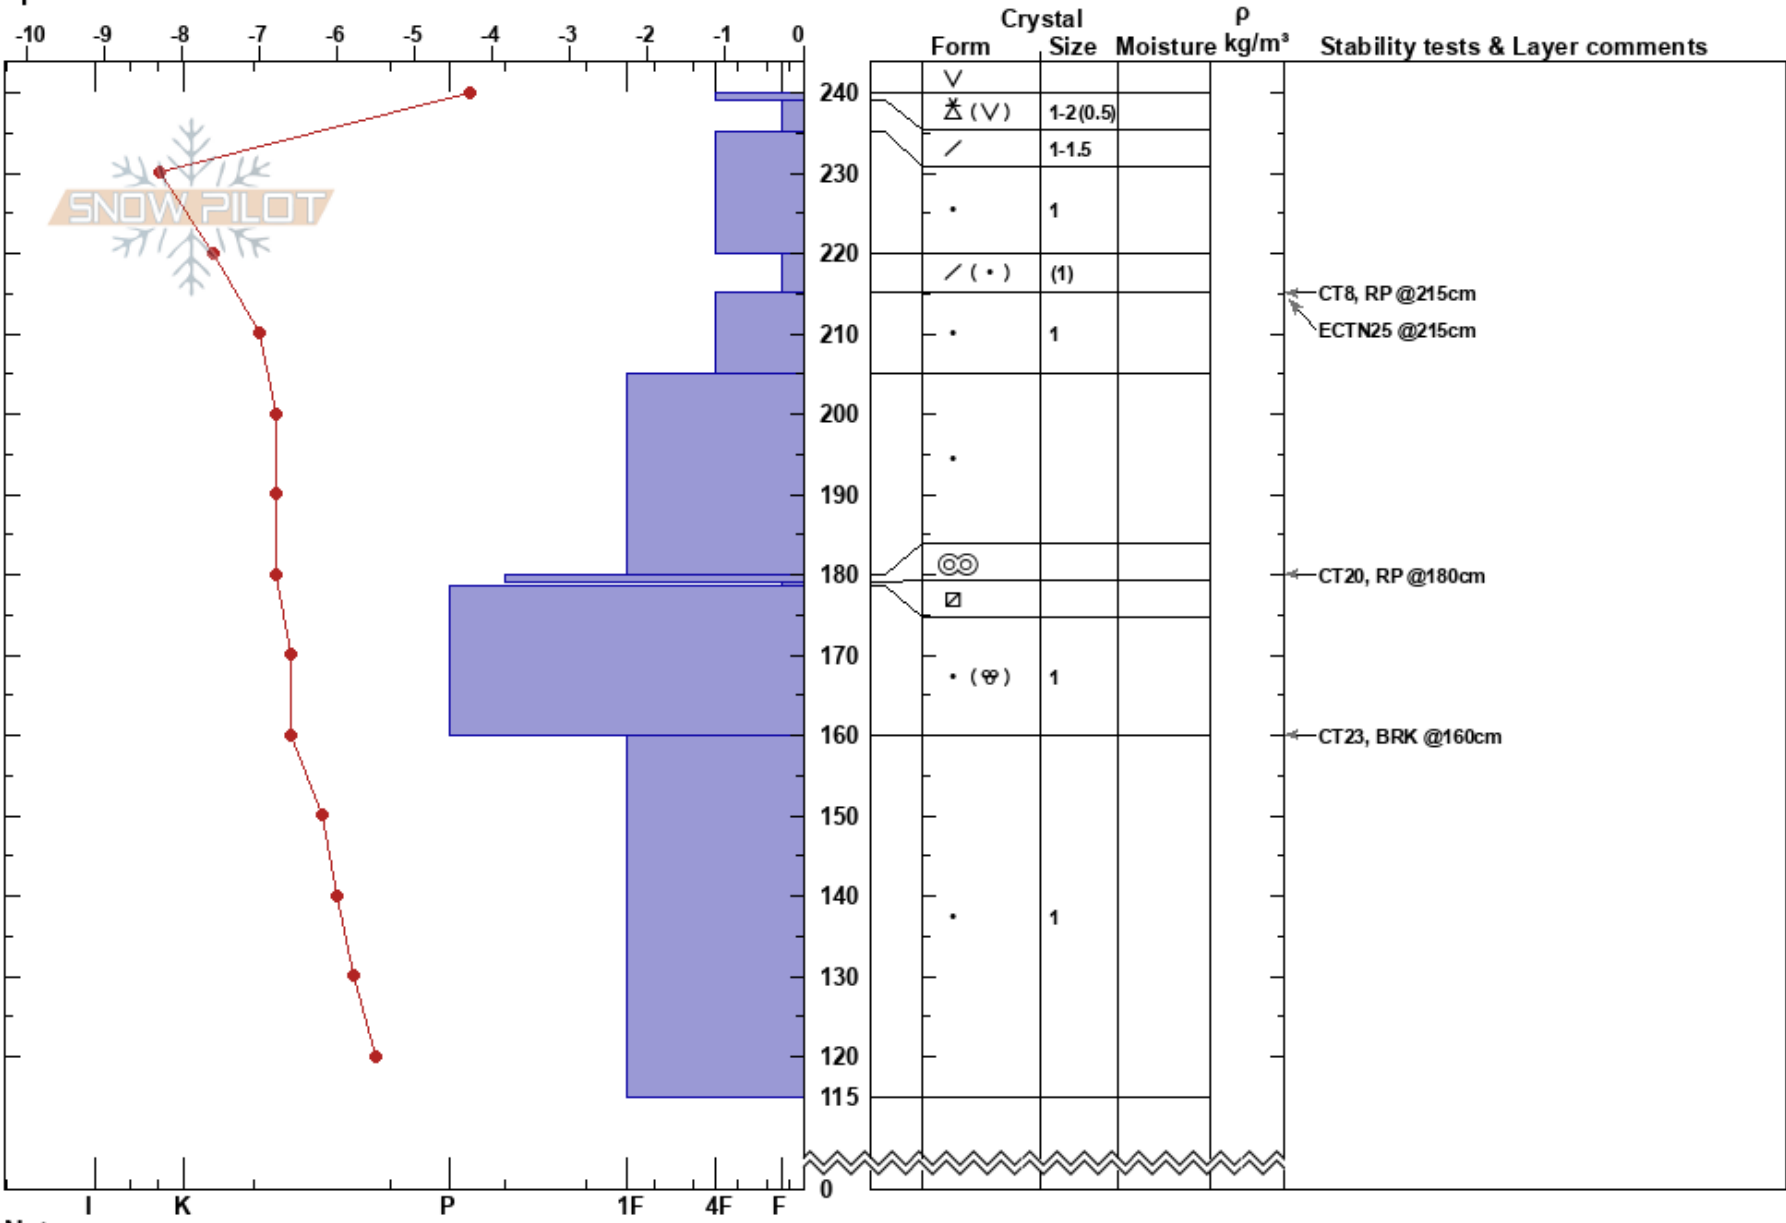

Upper Big Bowl
 San Francisco Peaks
 AZ
 Elevation: 11700 ft
 Aspect: NW
 Specifics:

Mathieu Brown
 03/19/2024 - 1:30pm
 Co-ord: 12S 438034W 3909467N
 Slope Angle: 29°
 Wind Loading: previous

Stability:
 Air Temperature: -4°C
 Sky Cover: BKN
 Precipitation: NO
 Wind: SE Calm

HS:240
 PF:35
 PS:10
 Layer Notes:
 220-215cm:Problematic layer

Notes: