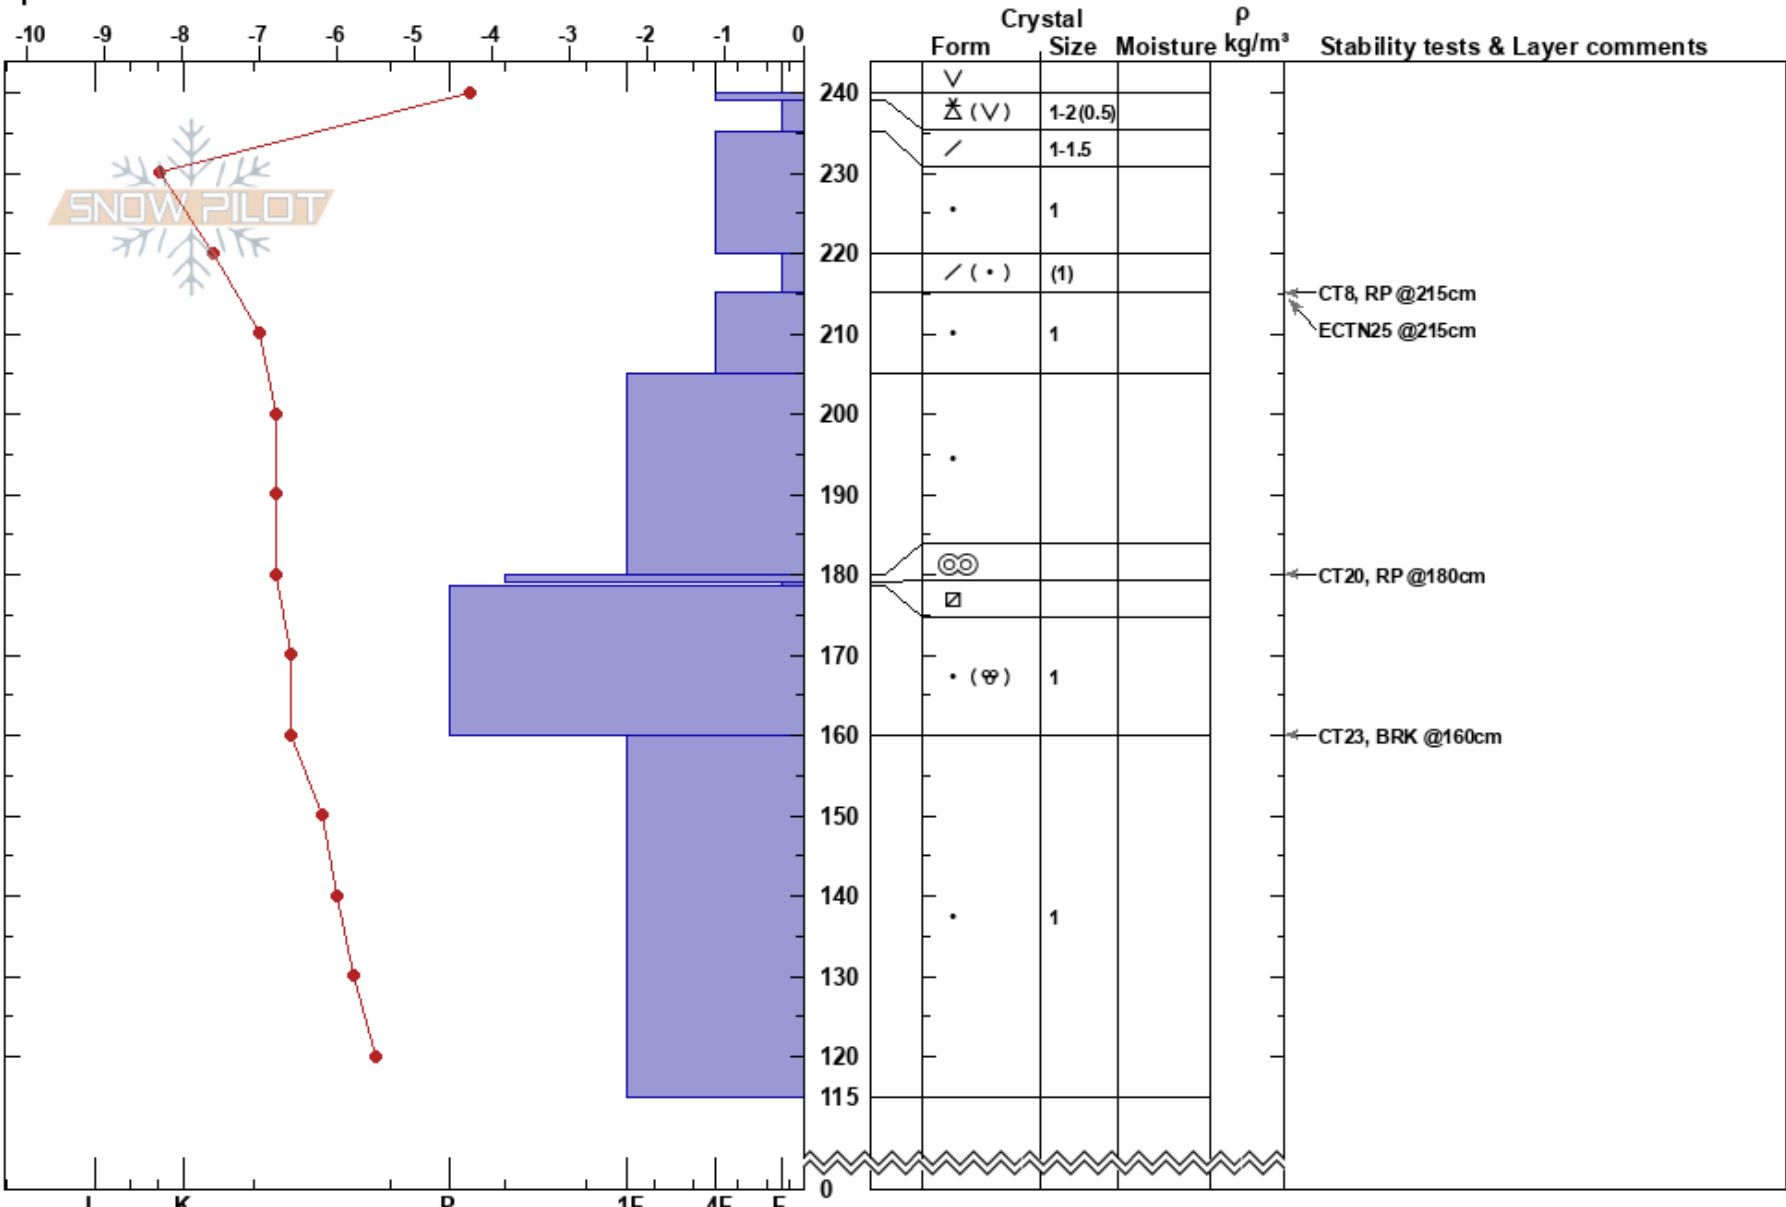

Upper Big Bowl
 San Francisco Peaks
 AZ
 Elevation: 11700 ft
 Aspect: NW
 Specifics:

Mathieu Brown
 03/19/2024 - 1:30pm
 Co-ord: 12S 438034W 3909467N
 Slope Angle: 29°
 Wind Loading: previous

Stability:
 Air Temperature: -4°C
 Sky Cover: BKN
 Precipitation: NO
 Wind: SE Calm
 HS:240
 PF:35
 PS: 10
 220-215cm:Problematic layer