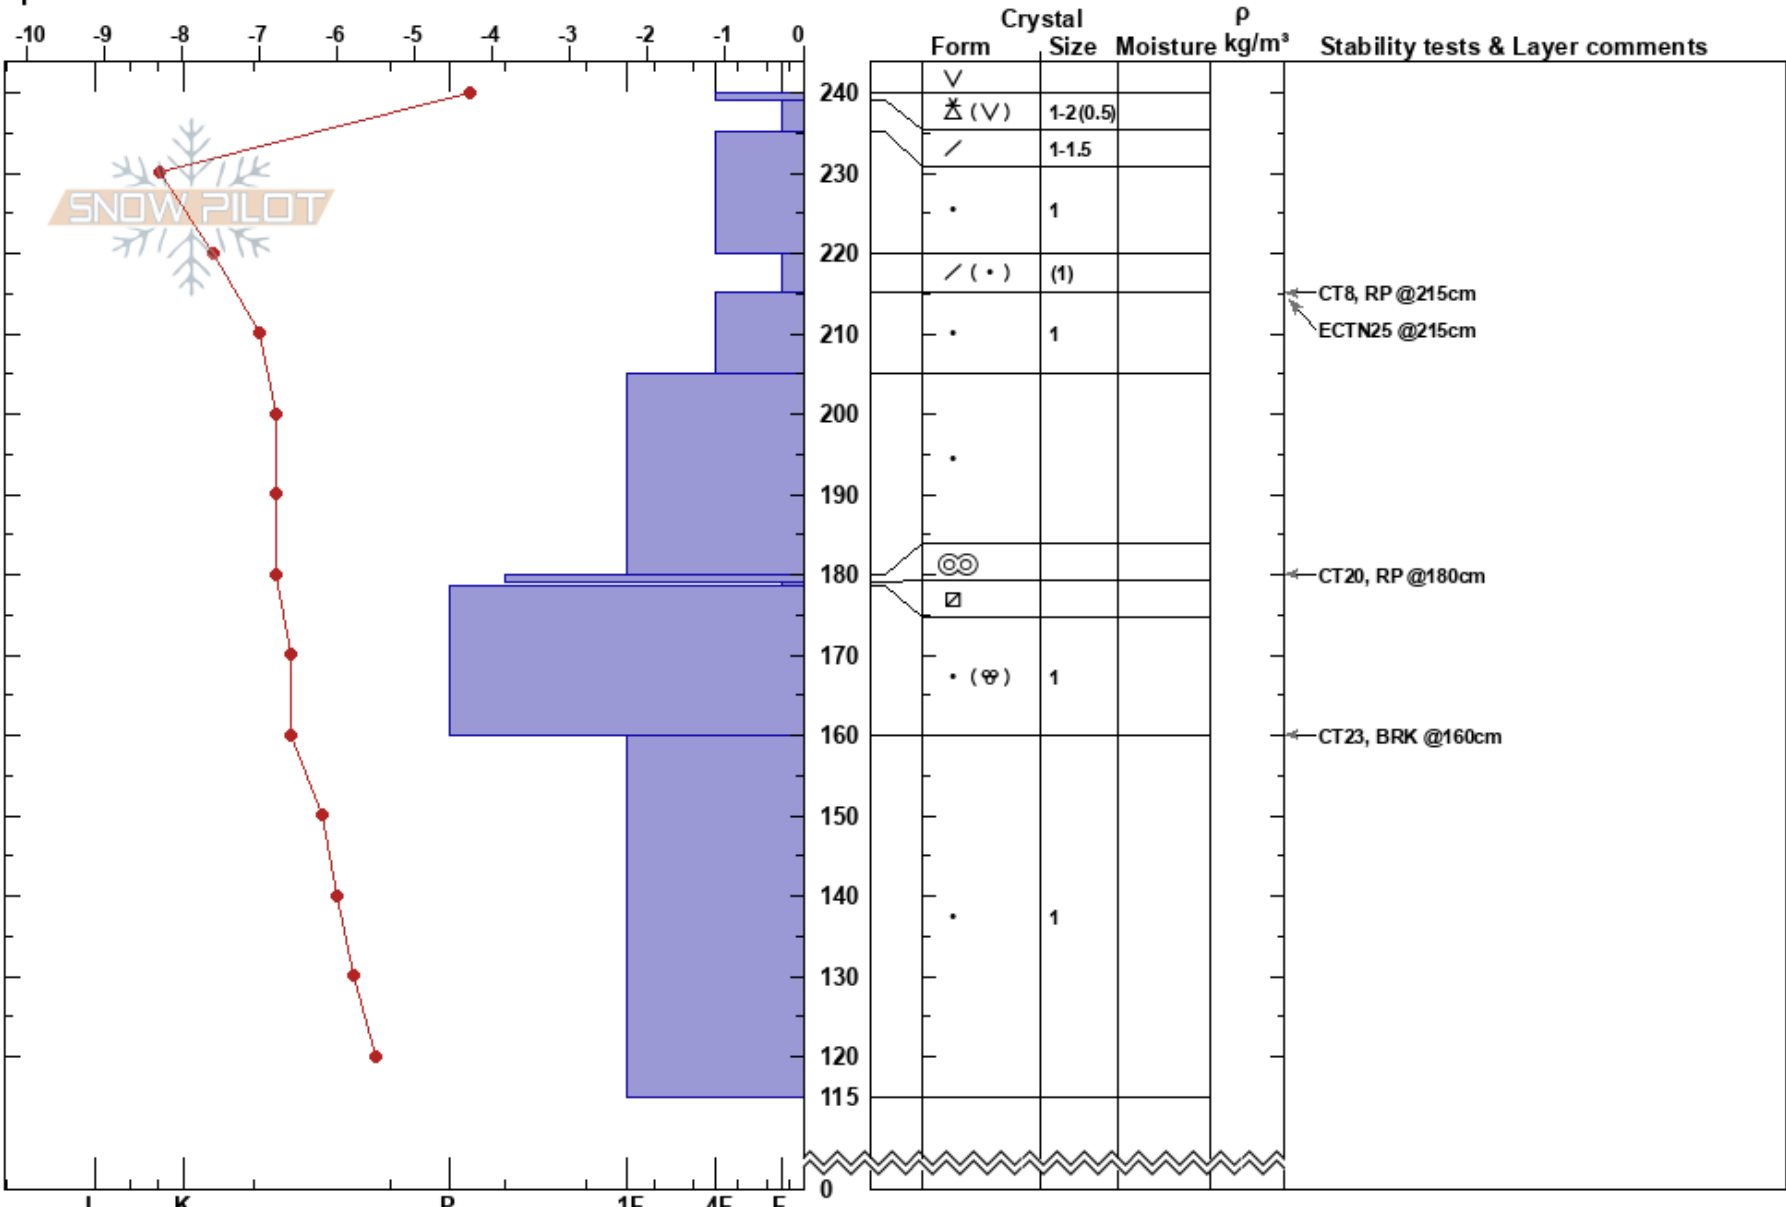

Upper Big Bowl  
 San Francisco Peaks  
 AZ  
 Elevation: 11700 ft  
 Aspect: NW  
 Specifics:

Mathieu Brown  
 03/19/2024 - 1:30pm  
 Co-ord: 12S 438034W 3909467N  
 Slope Angle: 29°  
 Wind Loading: previous

Stability:  
 Air Temperature: -4°C  
 Sky Cover: BKN  
 Precipitation: NO  
 Wind: SE Calm  
 HS:240  
 PF:35  
 PS: 10  
 220-215cm:Problematic layer

Notes: