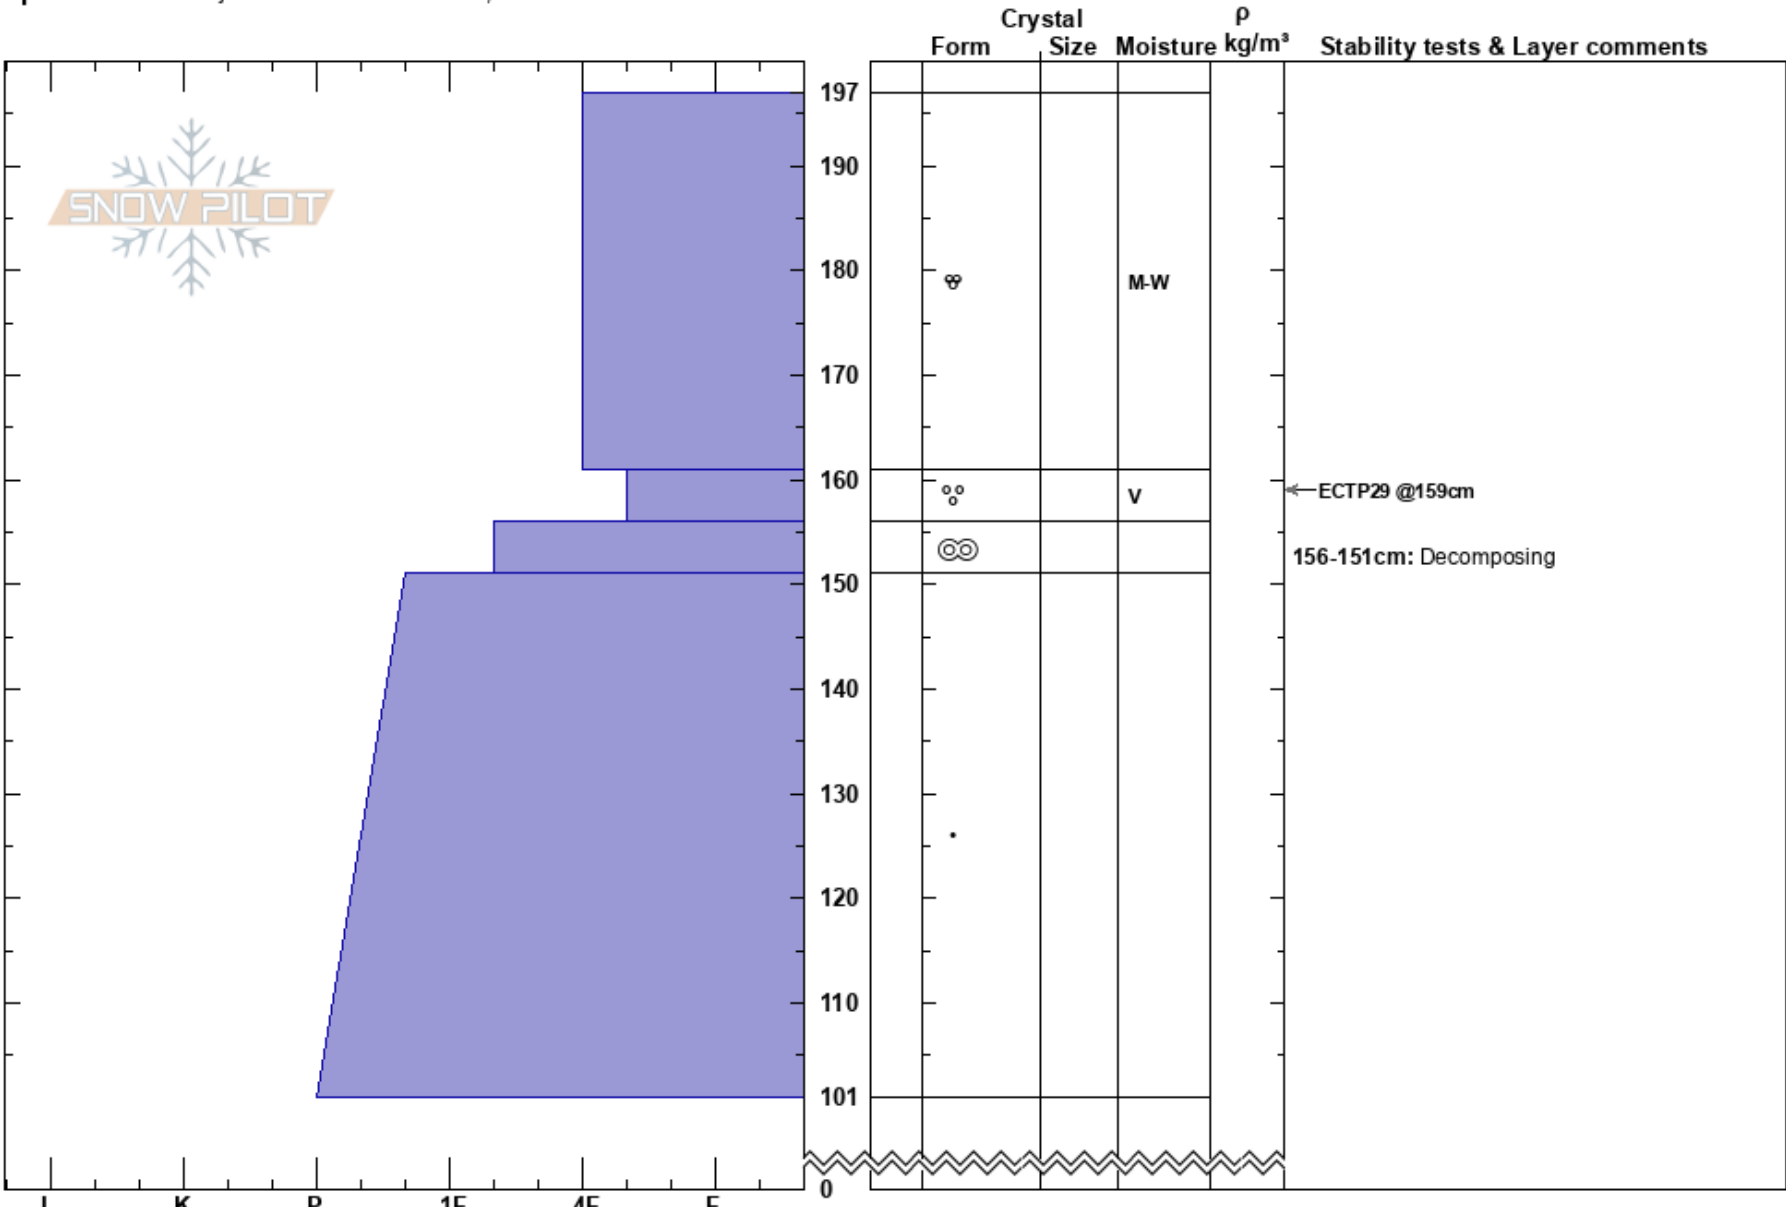

Wolf Trap Profile
 Teton Range
 WY
 Elevation: 8700 ft
 Aspect: E
 Specifics: Pit is adjacent to avalanche: crown;

Cameron Galt
 03/19/2024 - 2:31pm
 Co-ord: 43.48469N, -110.95167W
 Slope Angle: 30°
 Wind Loading:

Stability:
 Air Temperature:
 Sky Cover: CLR
 Precipitation: NO
 Wind: Calm

HS:197
 PF:36
 Layer Notes:
 161-156cm: Problematic layer
 156-151cm: Decomposing

Notes: