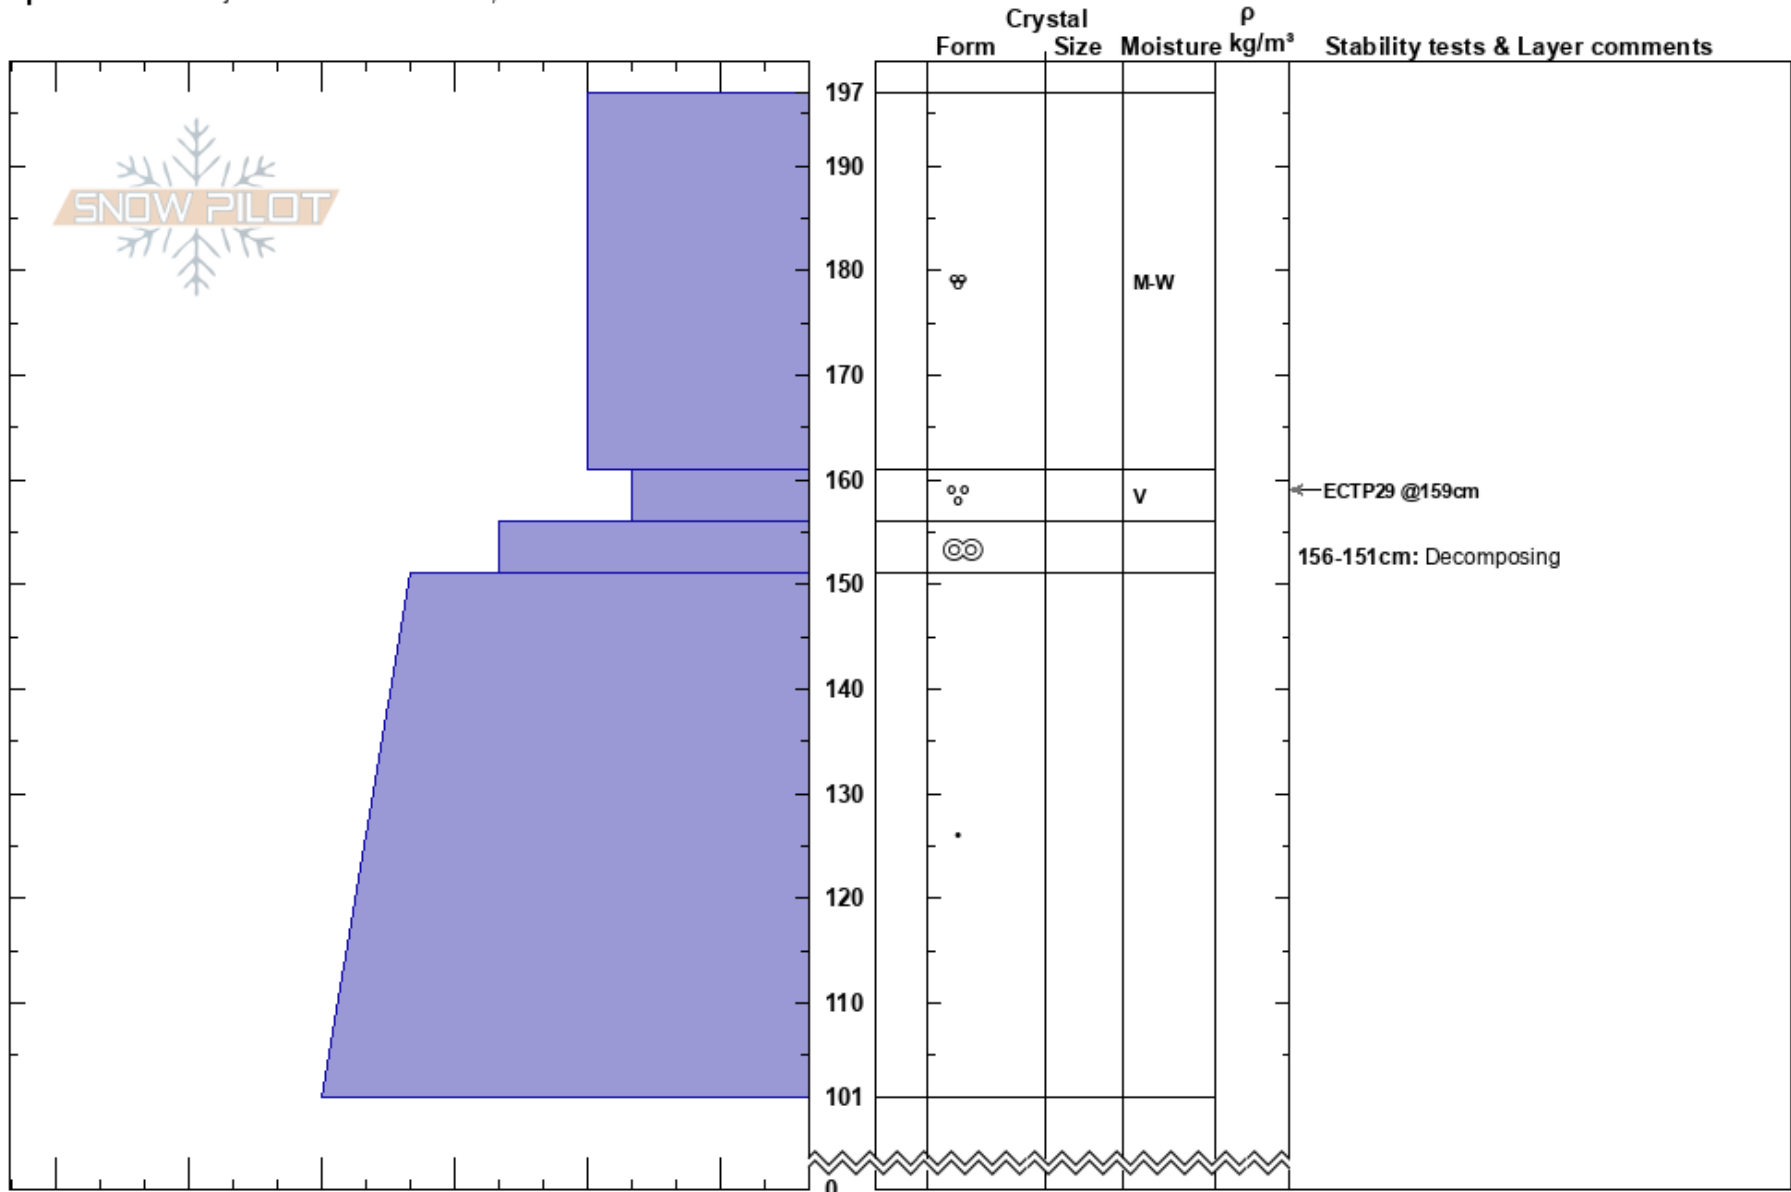

Wolf Trap Profile

Cameron Galt

Stability:

HS:197

Layer Notes:

Teton Range

03/19/2024 - 2:31pm

Air Temperature:

PF:36

161-156cm: Problematic layer

WY

Co-ord: 43.48469N, -110.95167W

Sky Cover: CLR

156-151cm: Decomposing

Elevation: 8700 ft

Slope Angle: 30°

Precipitation: NO

Wind: Calm

Aspect: E

Wind Loading:

Specifics: Pit is adjacent to avalanche: crown;

Notes: