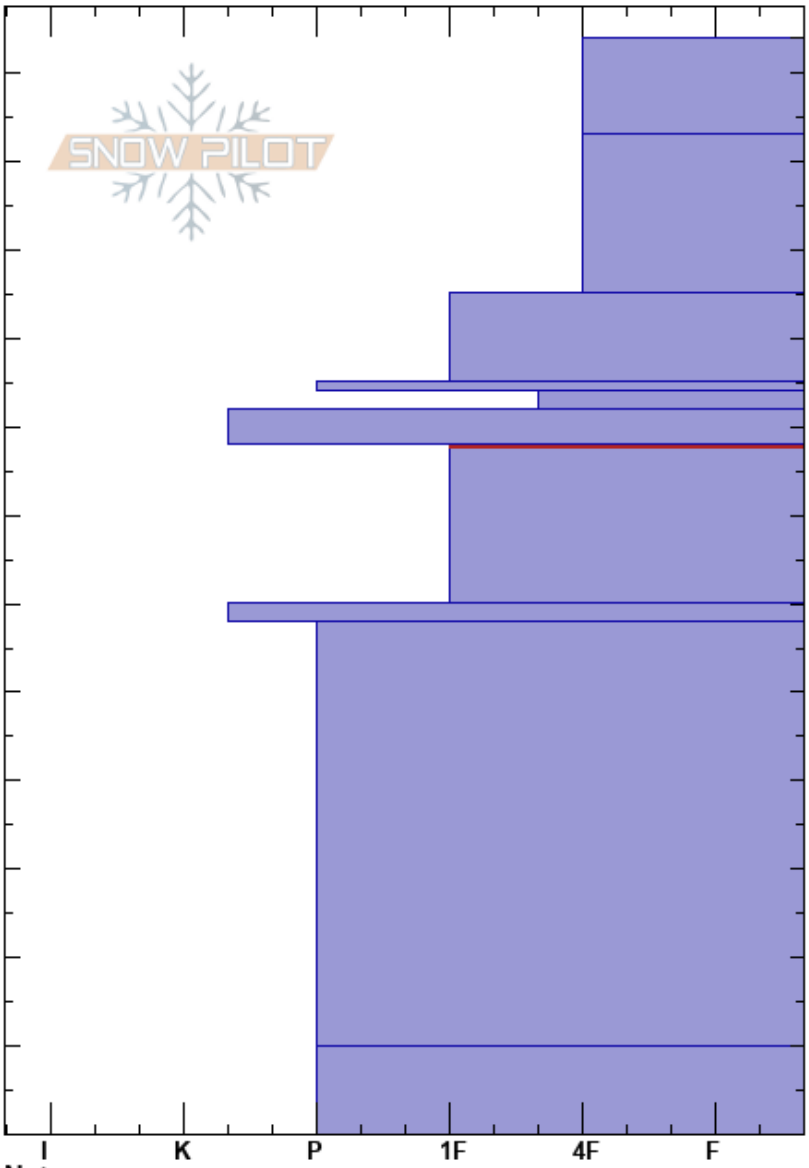

TonyGroveRd overlook
 Bear River Range
 UT
 Elevation: 7660 ft
 Aspect: S
 Specifics:

toby weed
 03/19/2024 - 2:15pm
 Co-ord: 41.88726N, -111.60883W
 Slope Angle: 23°
 Wind Loading:

Stability: Good
 Air Temperature: 8°C
 Sky Cover: CLR
 Precipitation: NO
 Wind: Calm

HS:124
 PF:25
 124-113cm: dusty (3-1-24)
 84-82cm: pooling on crust
 78-60cm: pooling on crust?
 78-60cm: Problematic layer

Height (cm)	Crystal		Moisture	ρ kg/m ³	Stability tests & Layer comments
	Form	Size			
124					
120	○		M-W		124-113cm: dusty (3-1-24)
110					
100	○		W		
90	●		M-W		
85	⊙				
84-82	●		W		84-82cm: pooling on crust
80	⊙		W		← ECTN17 @78cm
78-60				W	78-60cm: pooling on crust?
60	⊙				
50					
40					
30	○				
20					
10					
0	⊕		V-S		