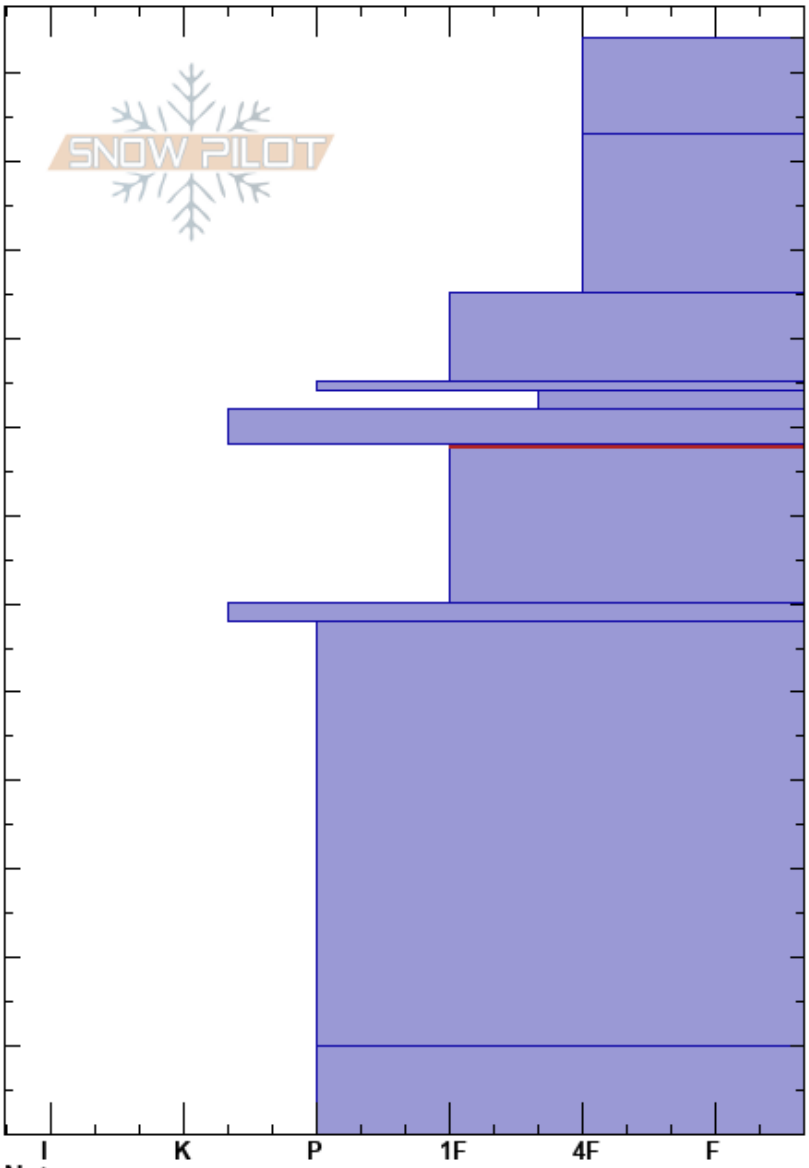

TonyGroveRd overlook
 Bear River Range
 UT
 Elevation: 7660 ft
 Aspect: S
 Specifics:

toby weed
 03/19/2024 - 2:15pm
 Co-ord: 41.88726N, -111.60883W
 Slope Angle: 23°
 Wind Loading:

Stability: Good
 Air Temperature: 8°C
 Sky Cover: CLR
 Precipitation: NO
 Wind: Calm

HS:124
 PF:25
 124-113cm: dusty (3-1-24)
 84-82cm: pooling on crust
 78-60cm: pooling on crust?
 78-60cm: Problematic layer

Height (cm)	Crystal		Moisture	ρ kg/m ³	Stability tests & Layer comments
	Form	Size			
124					
120	○		M-W		124-113cm: dusty (3-1-24)
110					
100	○		W		
90	●		M-W		
88	⊙				
86	⊙				
84	●		W		84-82cm: pooling on crust
82	⊙		W		← ECTN17 @78cm
80					
78					
70			W		78-60cm: pooling on crust?
60	⊙				
50					
40					
30	○				
20					
10					
0	⊕		V-S		