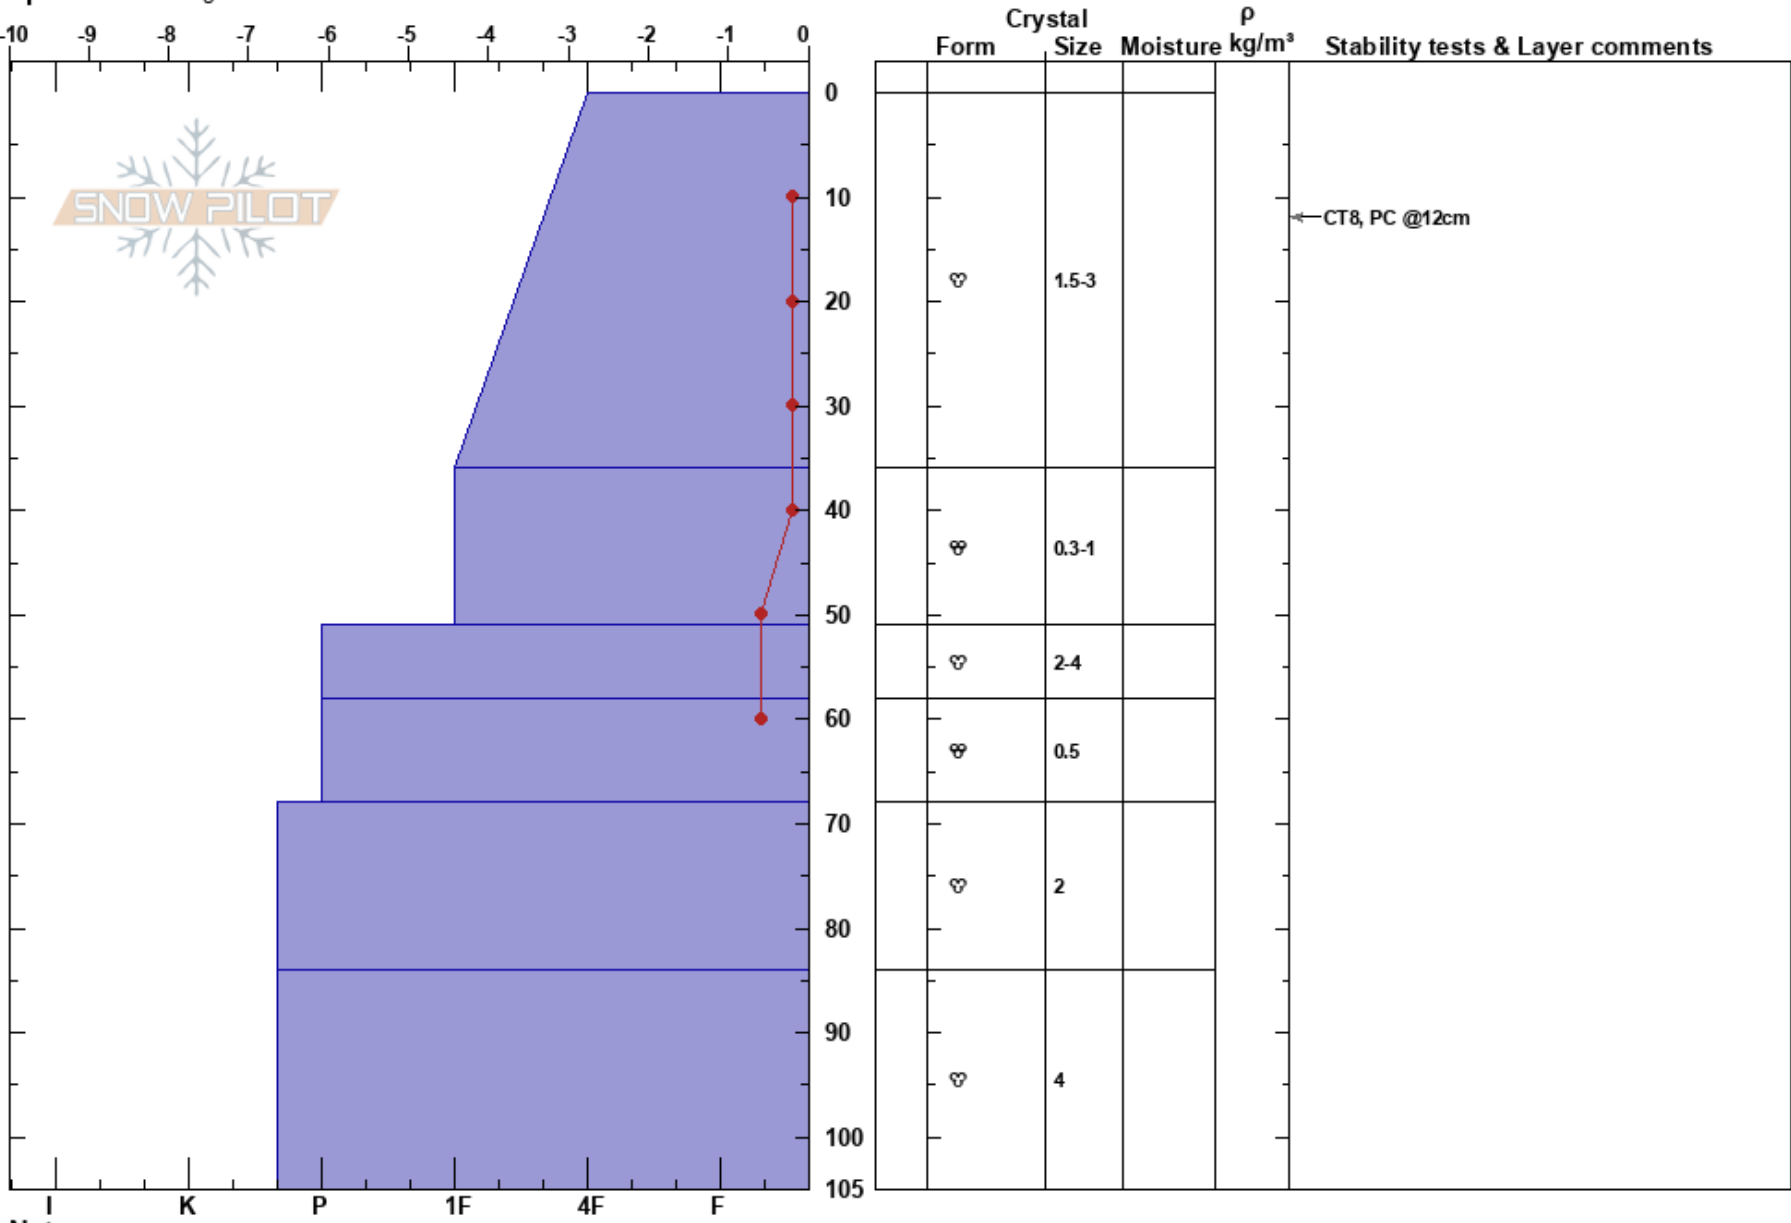

Christmas Tree  
 South Coast Inland  
 BC  
 Elevation: 1300 m  
 Aspect: E  
 Specifics: Pit dug in a Ski Area

Taiga Tinkler Dubuc  
 19/03/2024 - 11:00  
 Co-ord: 49.37972N, -121.95119W  
 Slope Angle: 28°  
 Wind Loading: no

Stability: HS:110  
 Air Temperature: 7°C PF:30 0-36cm: Problematic layer  
 Sky Cover: CLR PS: 10  
 Precipitation: NO  
 Wind: W Calm

Notes: