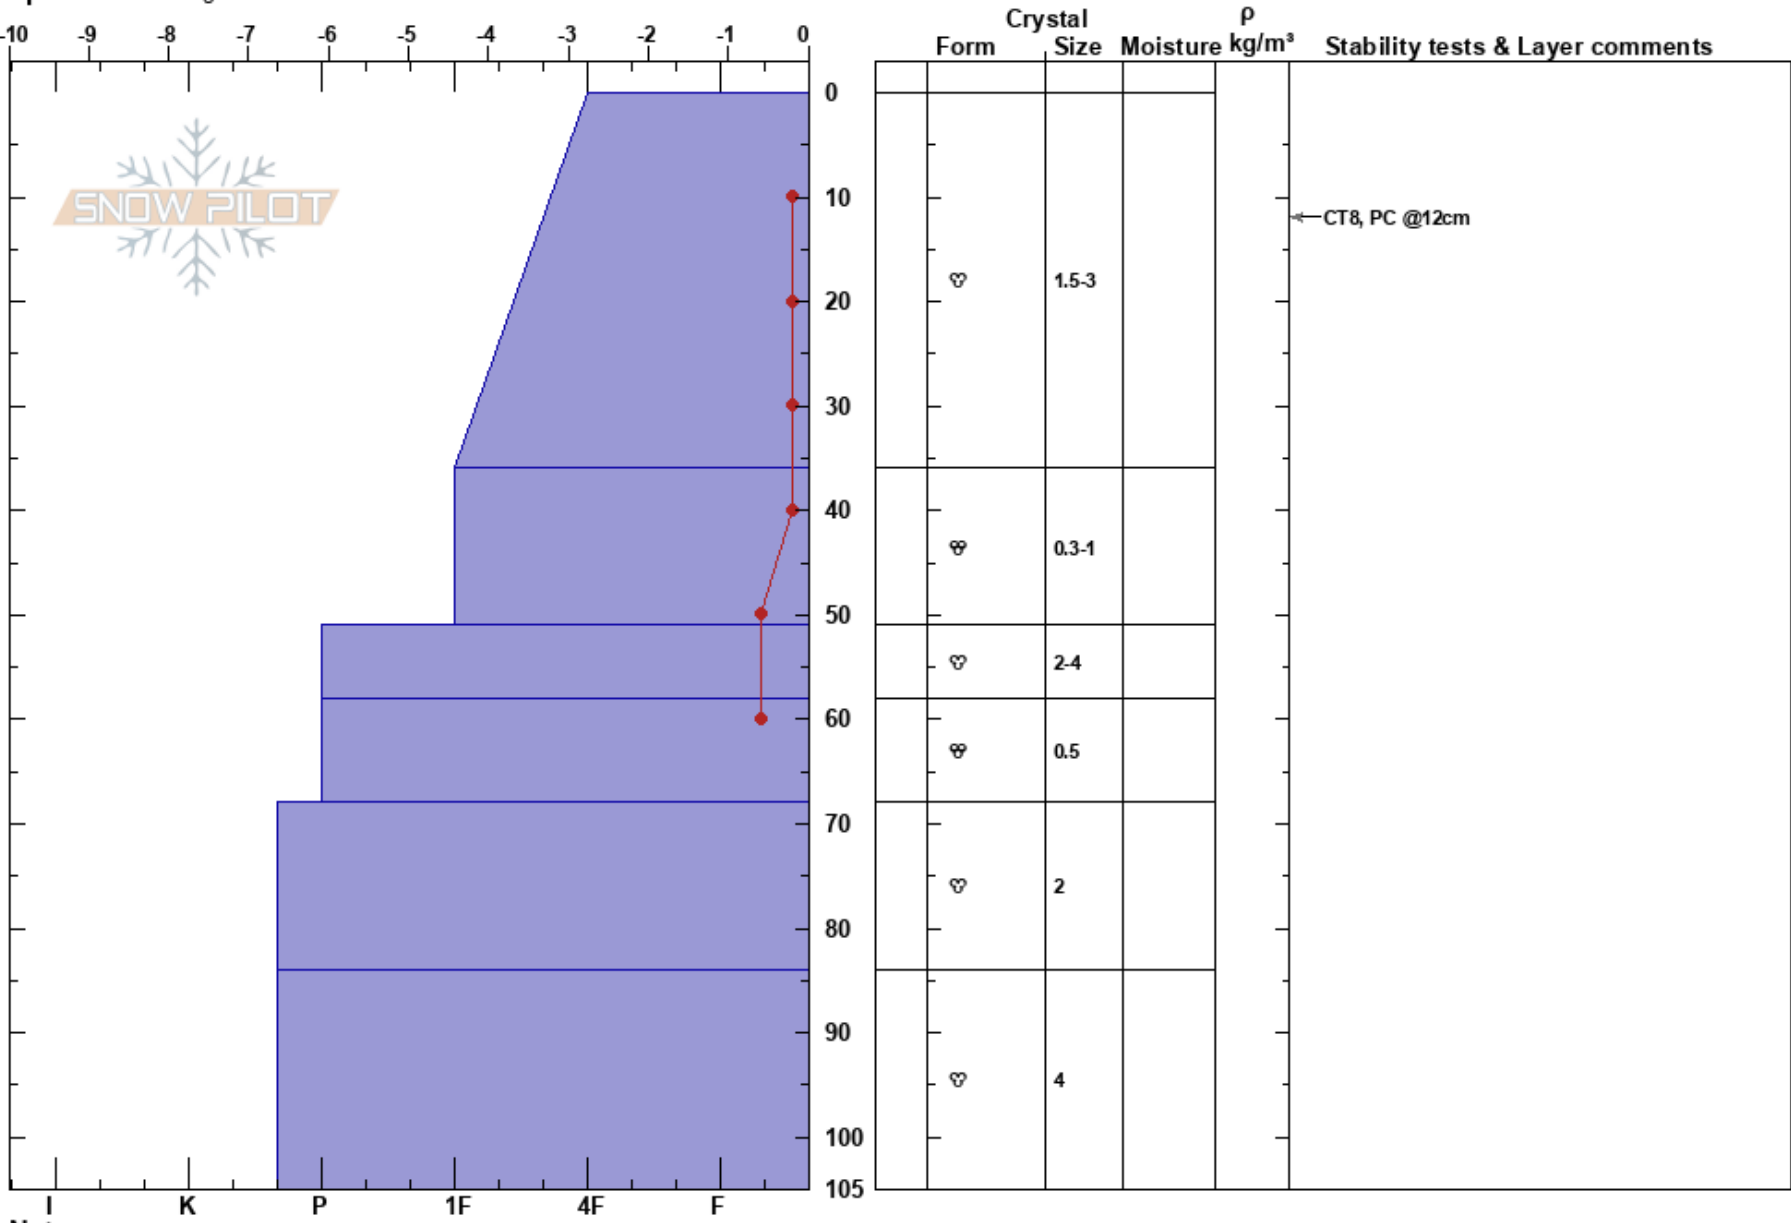

Christmas Tree  
 South Coast Inland  
 BC  
 Elevation: 1300 m  
 Aspect: E

Taiga Tinkler Dubuc  
 19/03/2024 - 11:00  
 Co-ord: 49.37972N, -121.95119W  
 Slope Angle: 28°  
 Wind Loading: no

Stability:  
 Air Temperature: 7°C  
 Sky Cover: CLR  
 Precipitation: NO  
 Wind: W Calm

HS:110  
 PF:30 0-36cm: Problematic layer  
 PS: 10

Specifics: Pit dug in a Ski Area

Notes:

I K P 1F 4F F