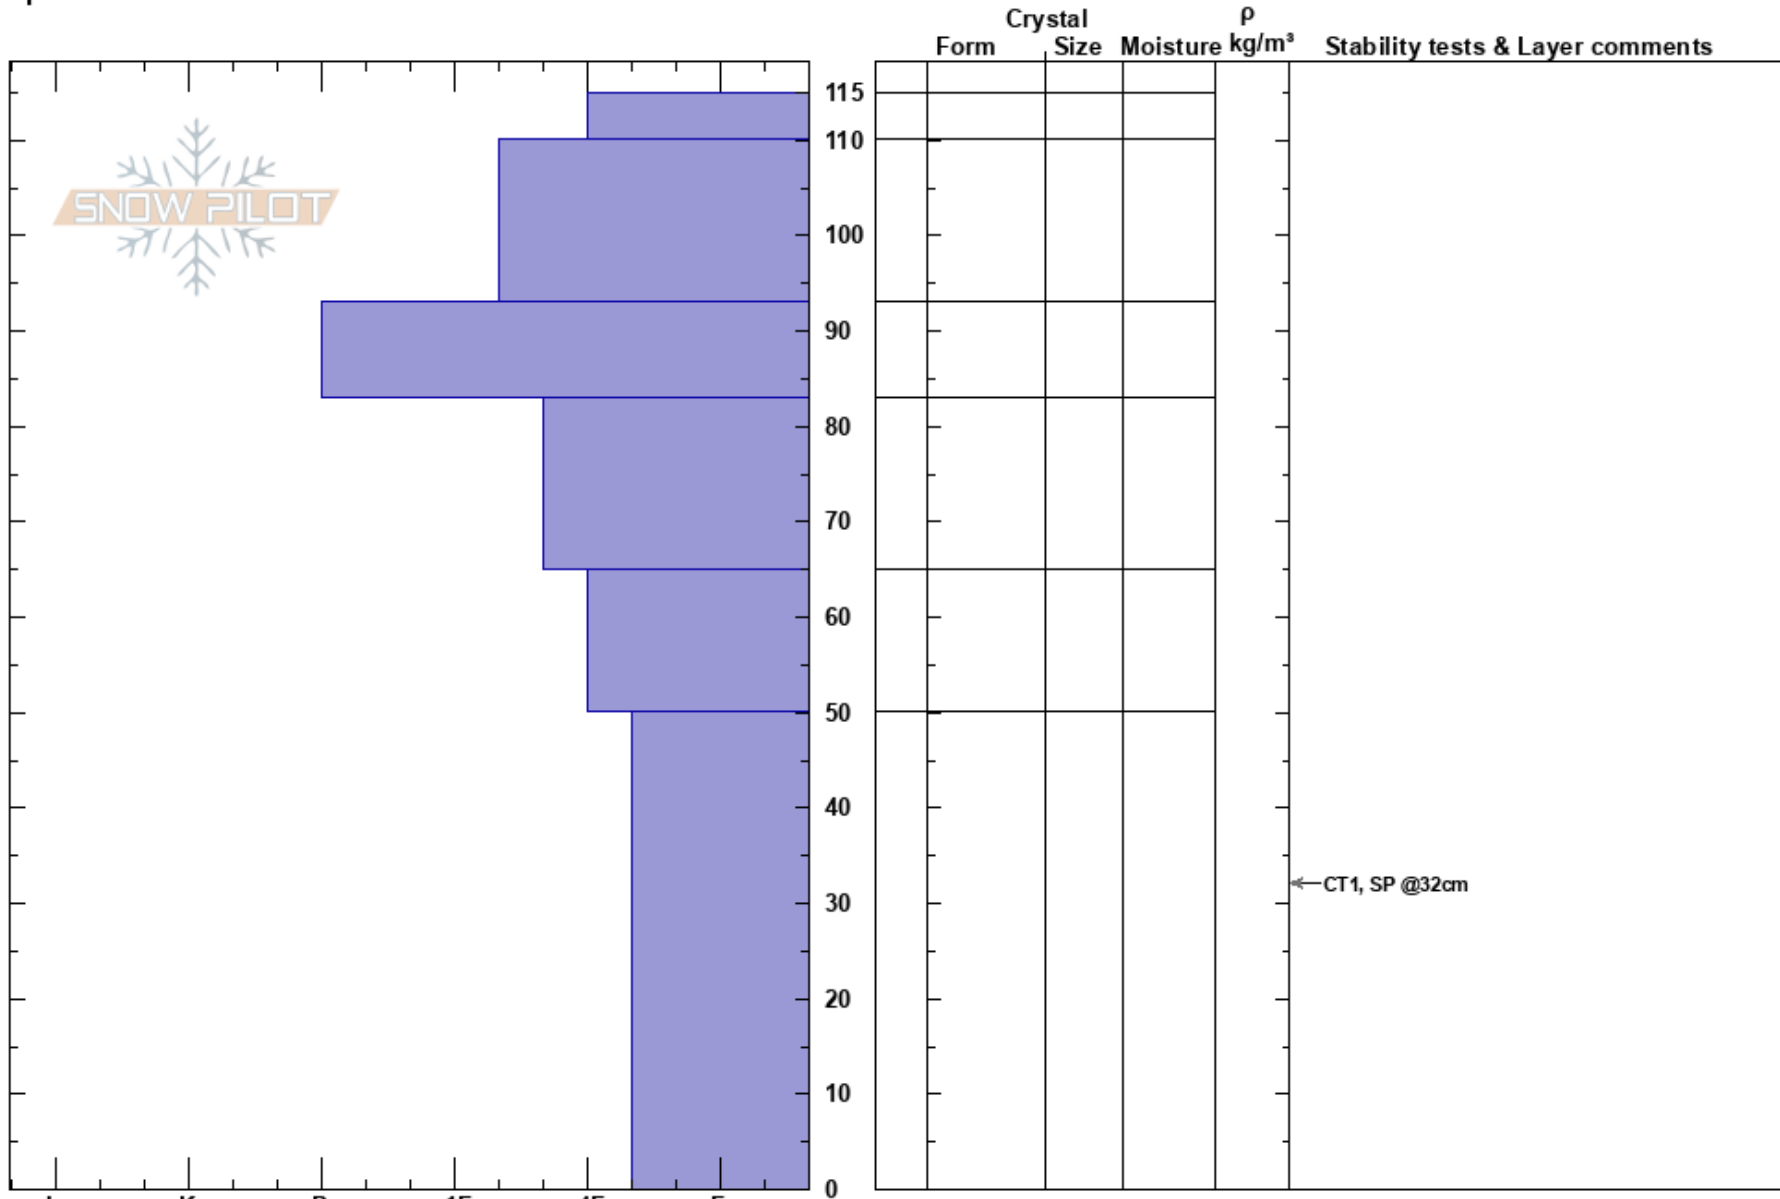

PF:100

AB

Co-ord:

Sky Cover: CLR

Elevation: 2350 m

Slope Angle: 29°

Precipitation: NO

Aspect: NE

Wind Loading:

Wind: Calm

Specifics:

Notes: Located on a boulder slope near a creek, heavily faceted as a result.