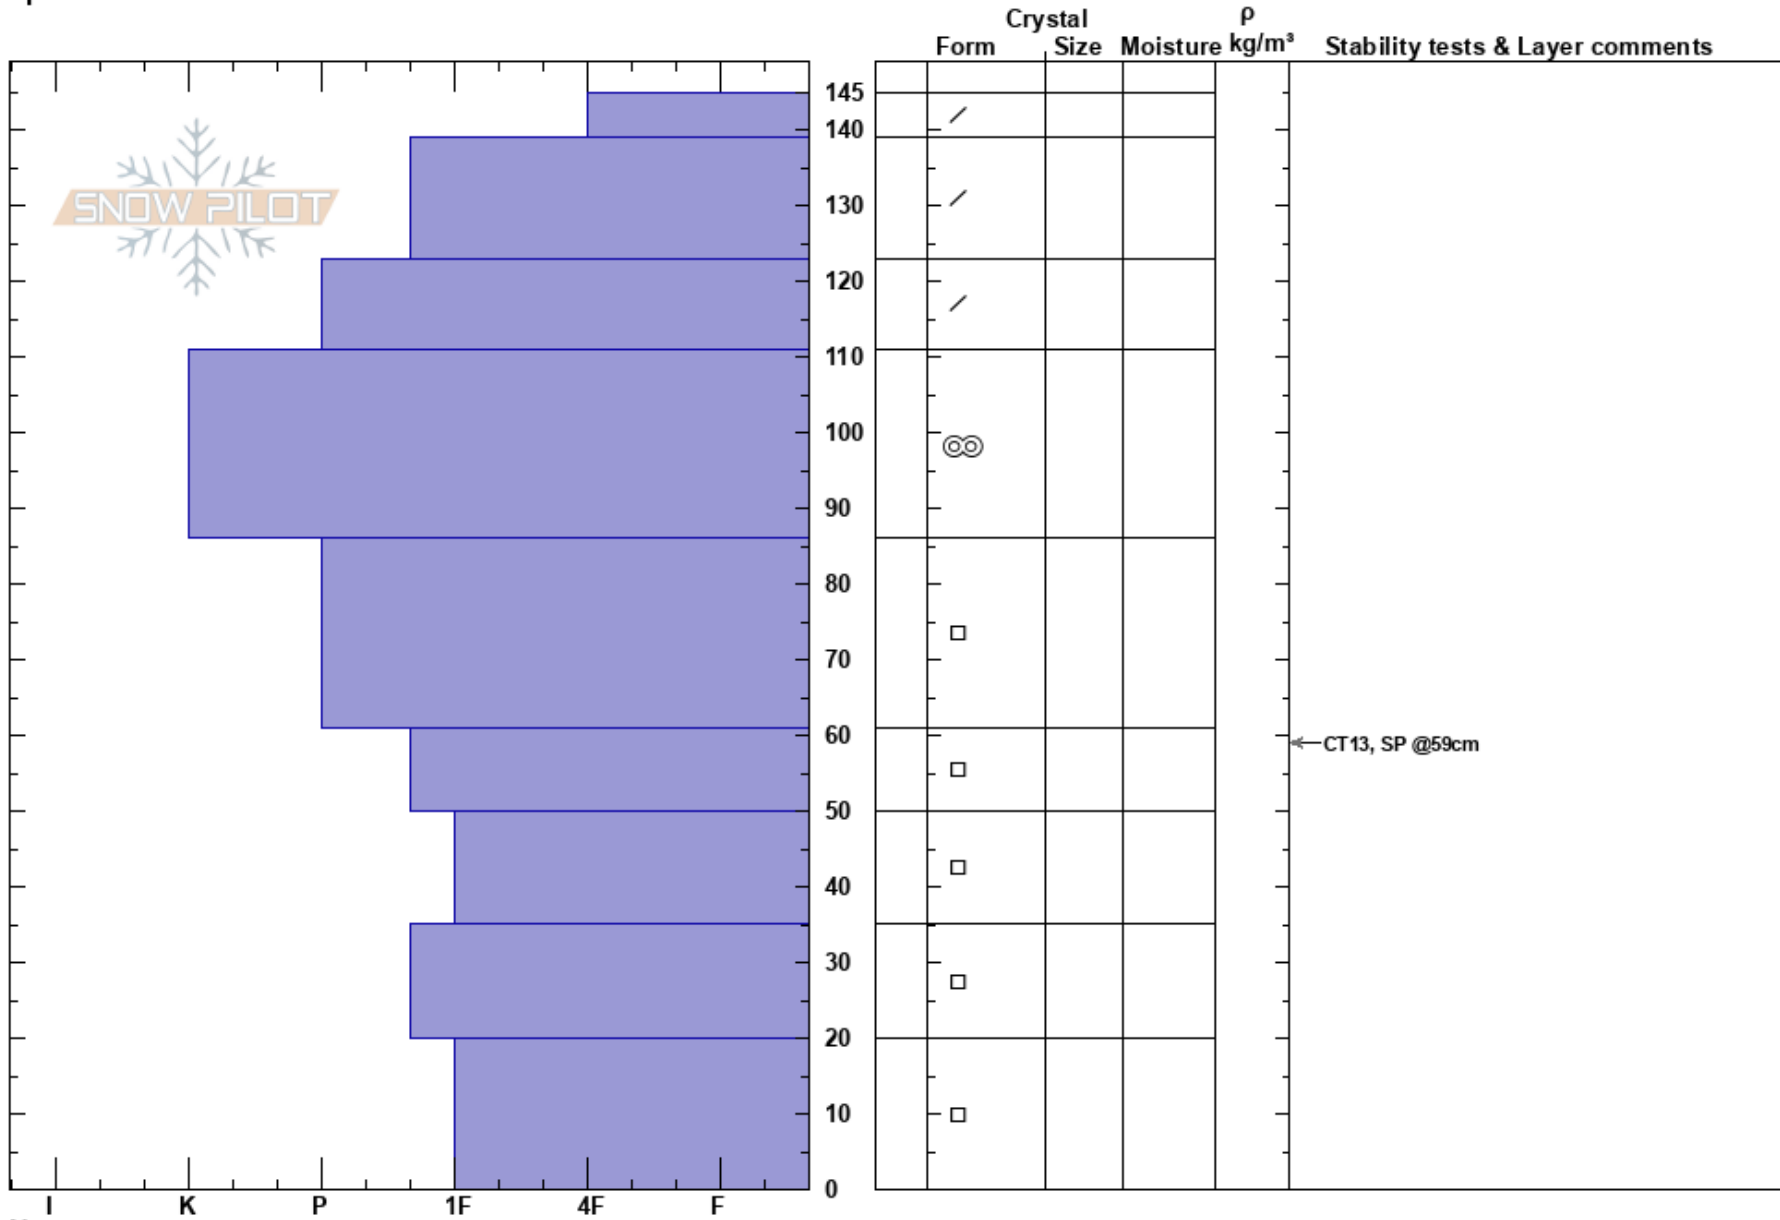

Wolverine Bowl - 2650m Banff Visitor Safety
 Banff, Yoho and Kootenay 19/03/2024 - 12:00
 AB
Elevation: 2650 m
Aspect: N
Specifics:

Co-ord:
Slope Angle: 27°
Wind Loading:

Stability:
Air Temperature:
Sky Cover: CLR
Precipitation: NO
Wind: Calm

HS:145
PF:20 86-61cm:Problematic layer
PS: 10

Layer Notes:

Notes: