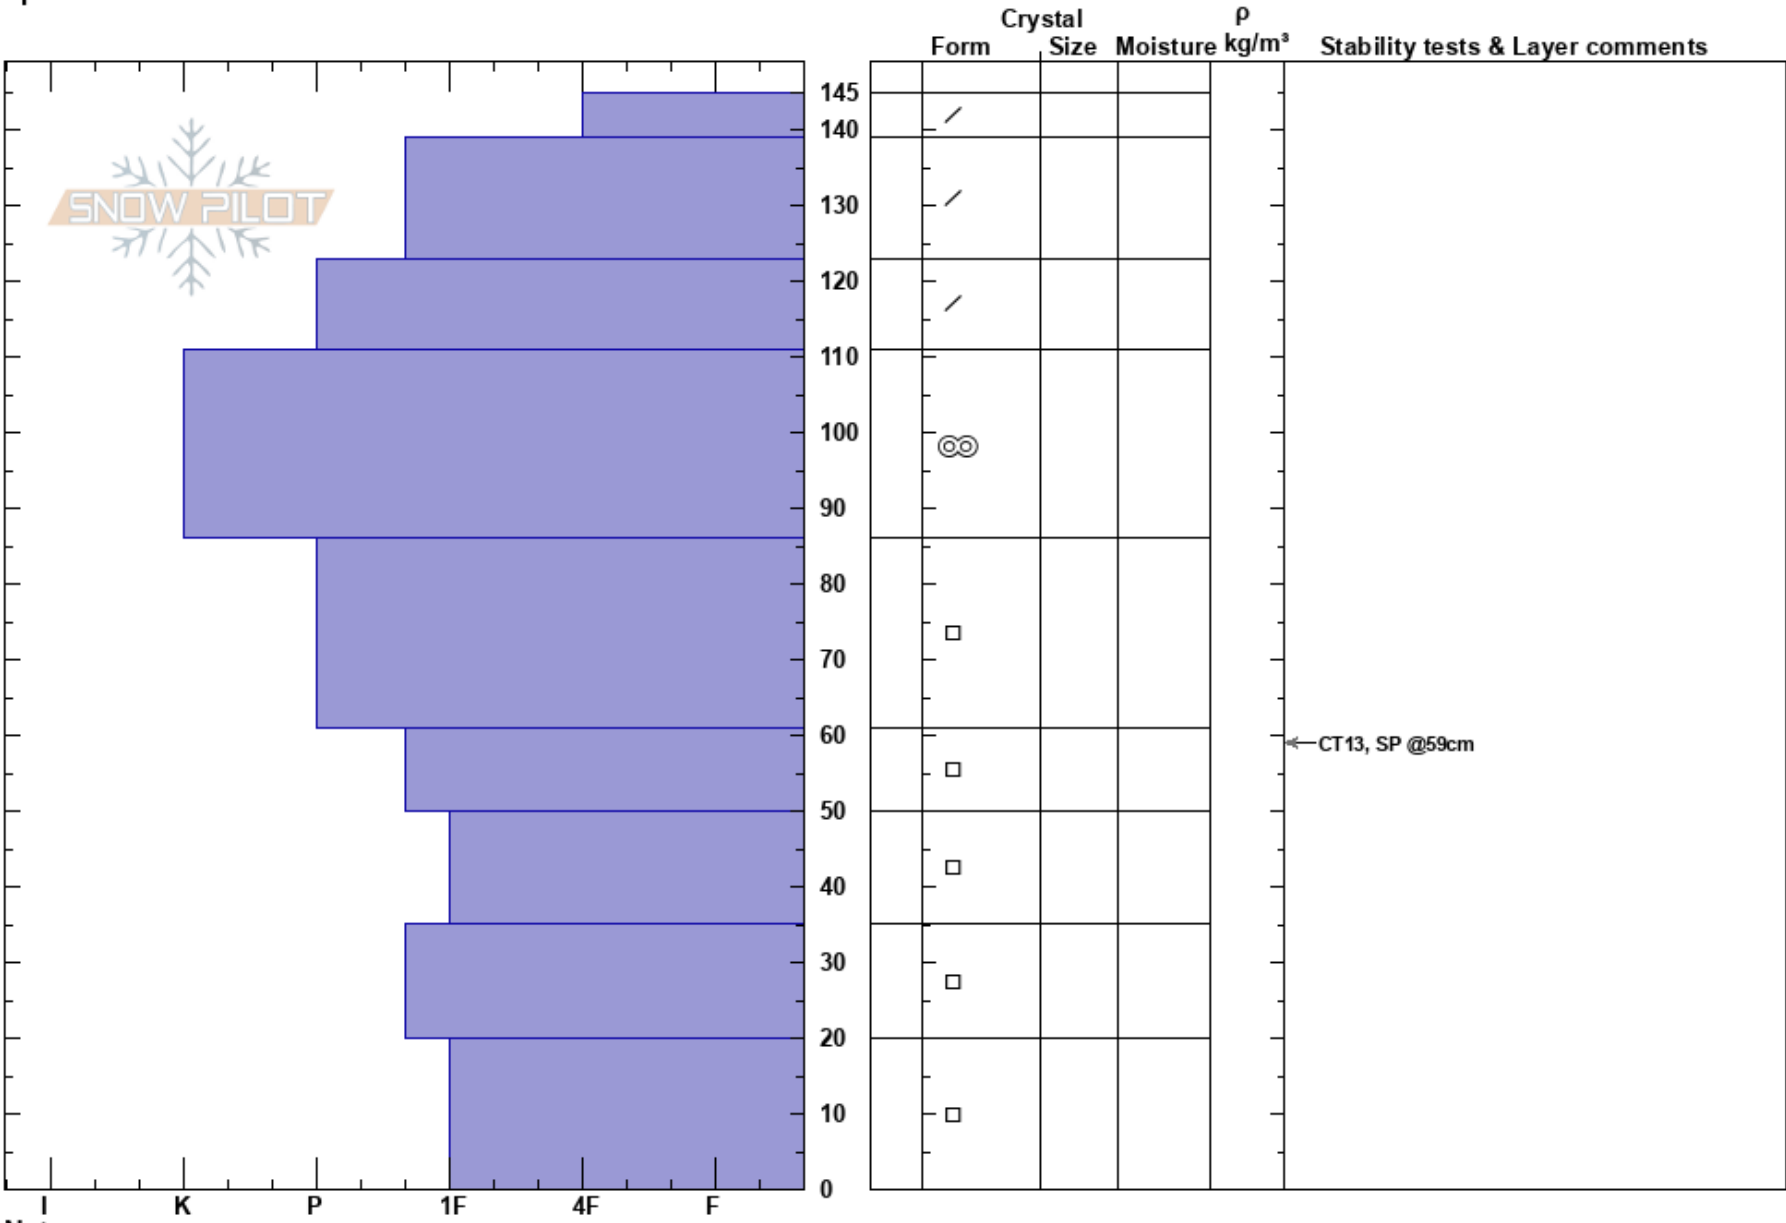

Wolverine Bowl - 2650m Banff Visitor Safety
 Banff, Yoho and Kootenay 19/03/2024 - 12:00
 AB
Elevation: 2650 m
Aspect: N
Specifics:

Co-ord:
Slope Angle: 27°
Wind Loading:

Stability:
Air Temperature:
Sky Cover: CLR
Precipitation: NO
Wind: Calm

HS:145
PF:20 86-61cm:Problematic layer
PS: 10

Notes: