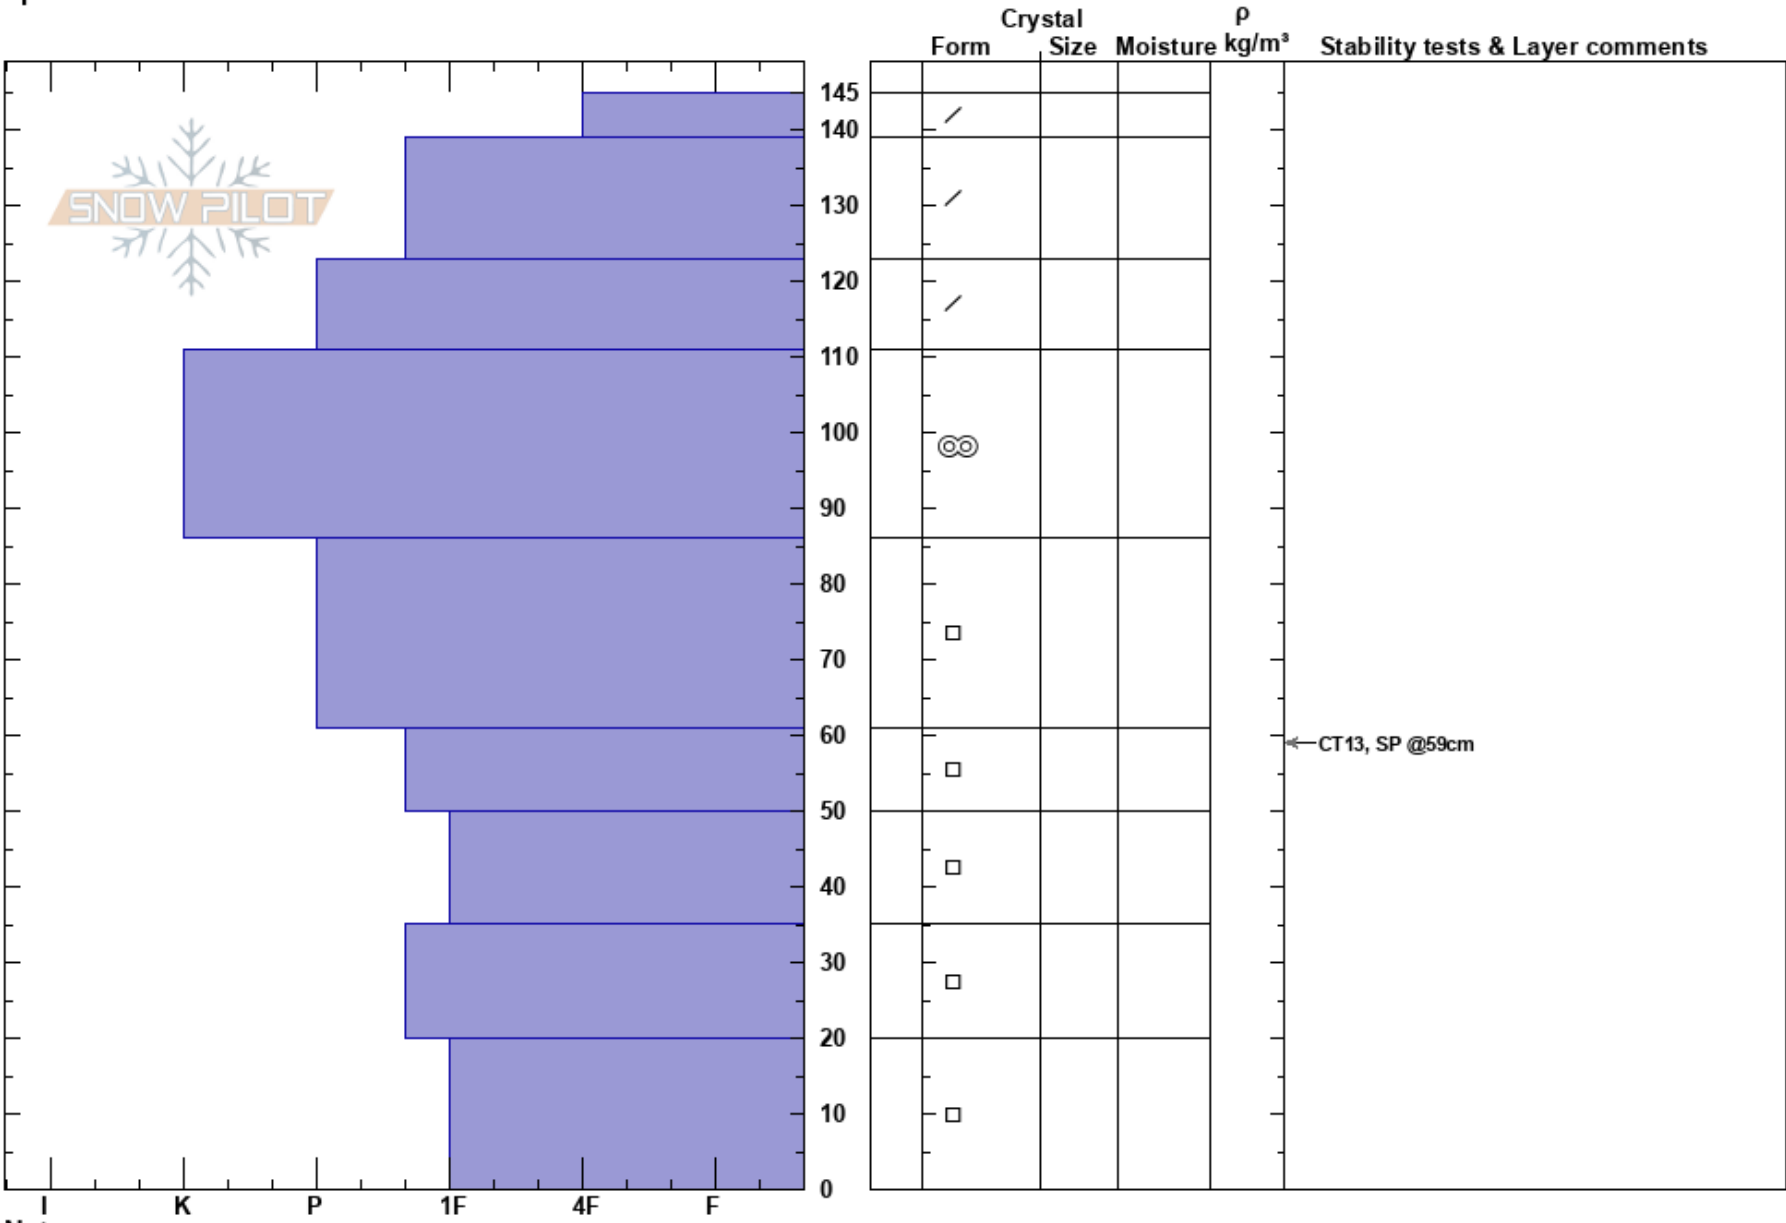

Wolverine Bowl - 2650m Banff Visitor Safety
 Banff, Yoho and Kootenay 19/03/2024 - 12:00
 AB
Elevation: 2650 m
Aspect: N
Specifics:

Co-ord:
Slope Angle: 27°
Wind Loading:

Stability:
Air Temperature:
Sky Cover: CLR
Precipitation: NO
Wind: Calm

HS:145
PF:20 86-61cm:Problematic layer
PS: 10

Layer Notes:

Notes: