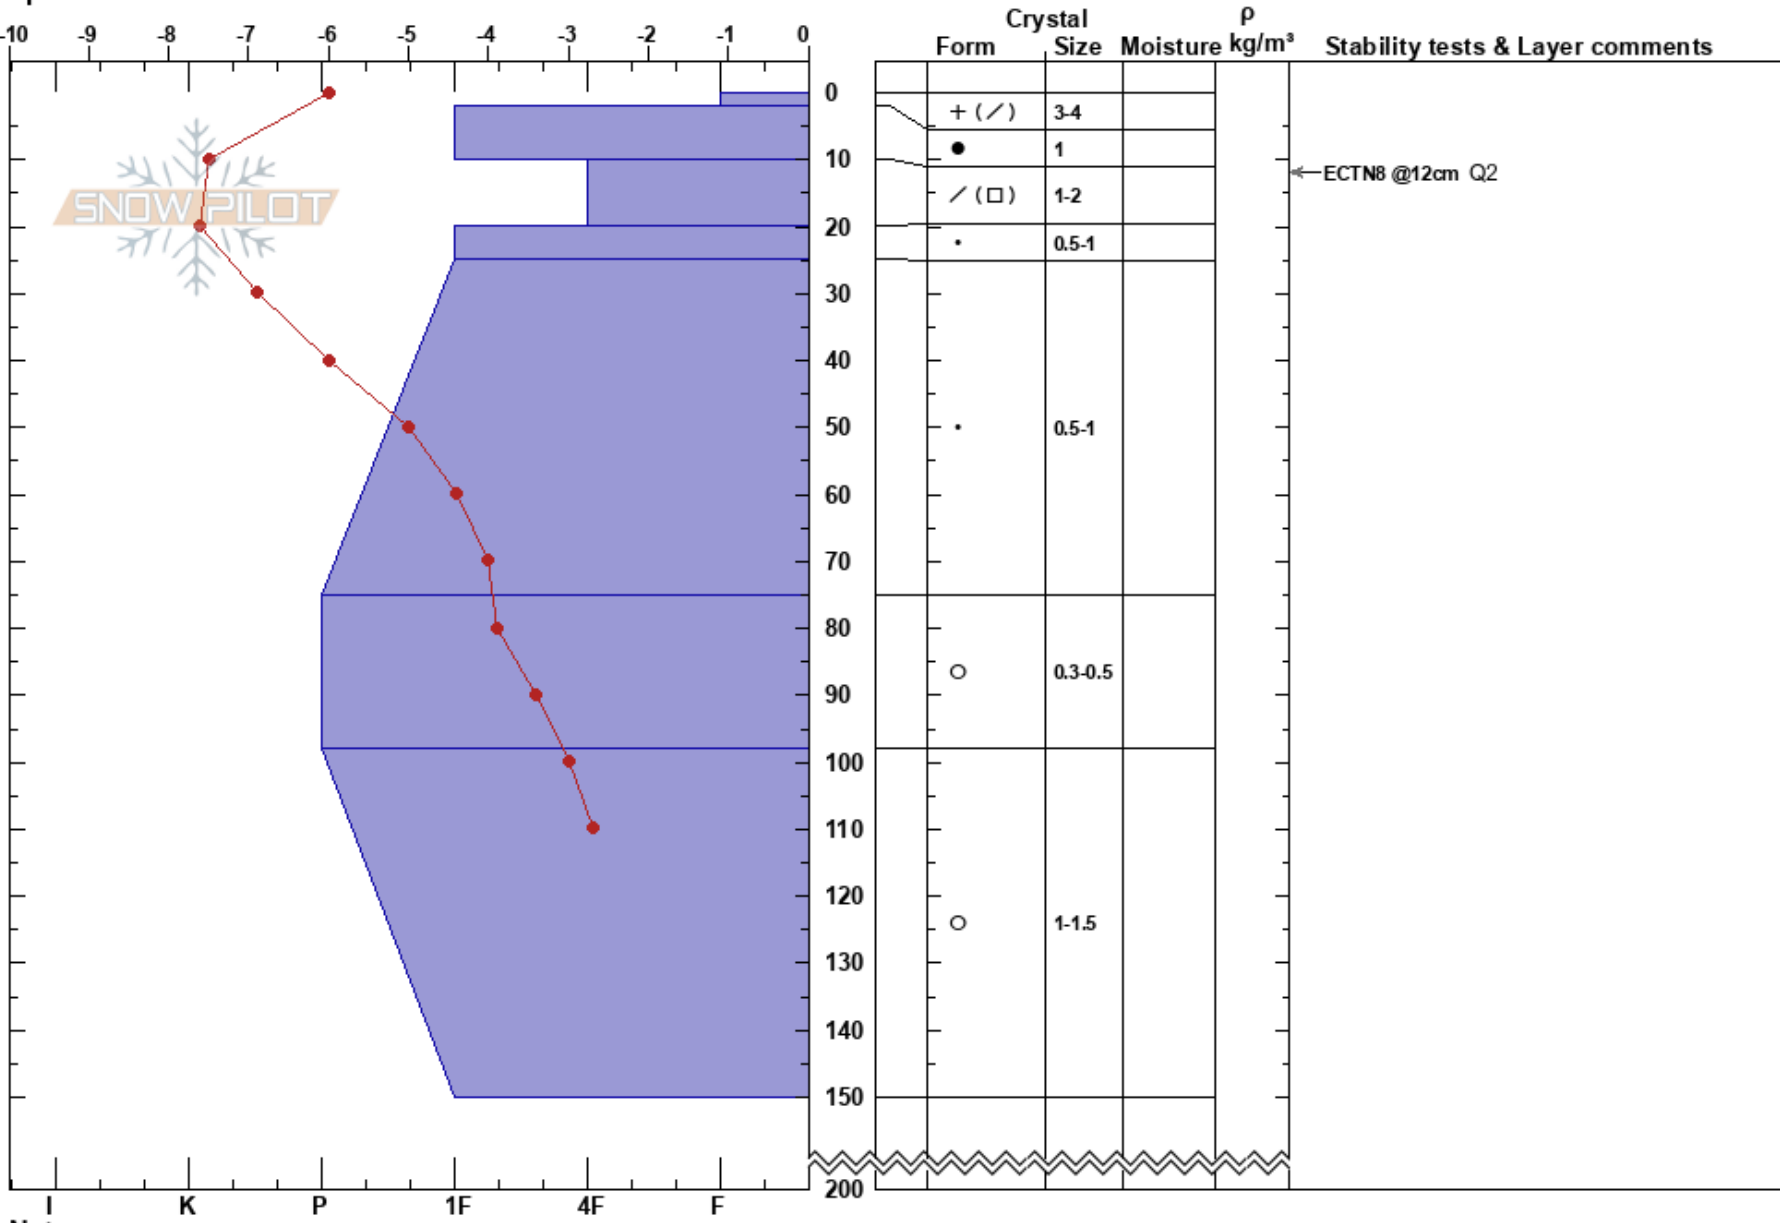

Steinheia høyfjell
 Indre Fjordane
 Norway
Elevation: 1350 m
Aspect: NW
Specifics:

Lars-Ove Eikje
 04/02/2018 - 13:30
Co-ord: 32V 375570E 6847976N
Slope Angle:
Wind Loading:

Stability: HS:200 **Layer Notes:**
Air Temperature: -5.3°C
Sky Cover:
Precipitation: S-1
Wind: SE