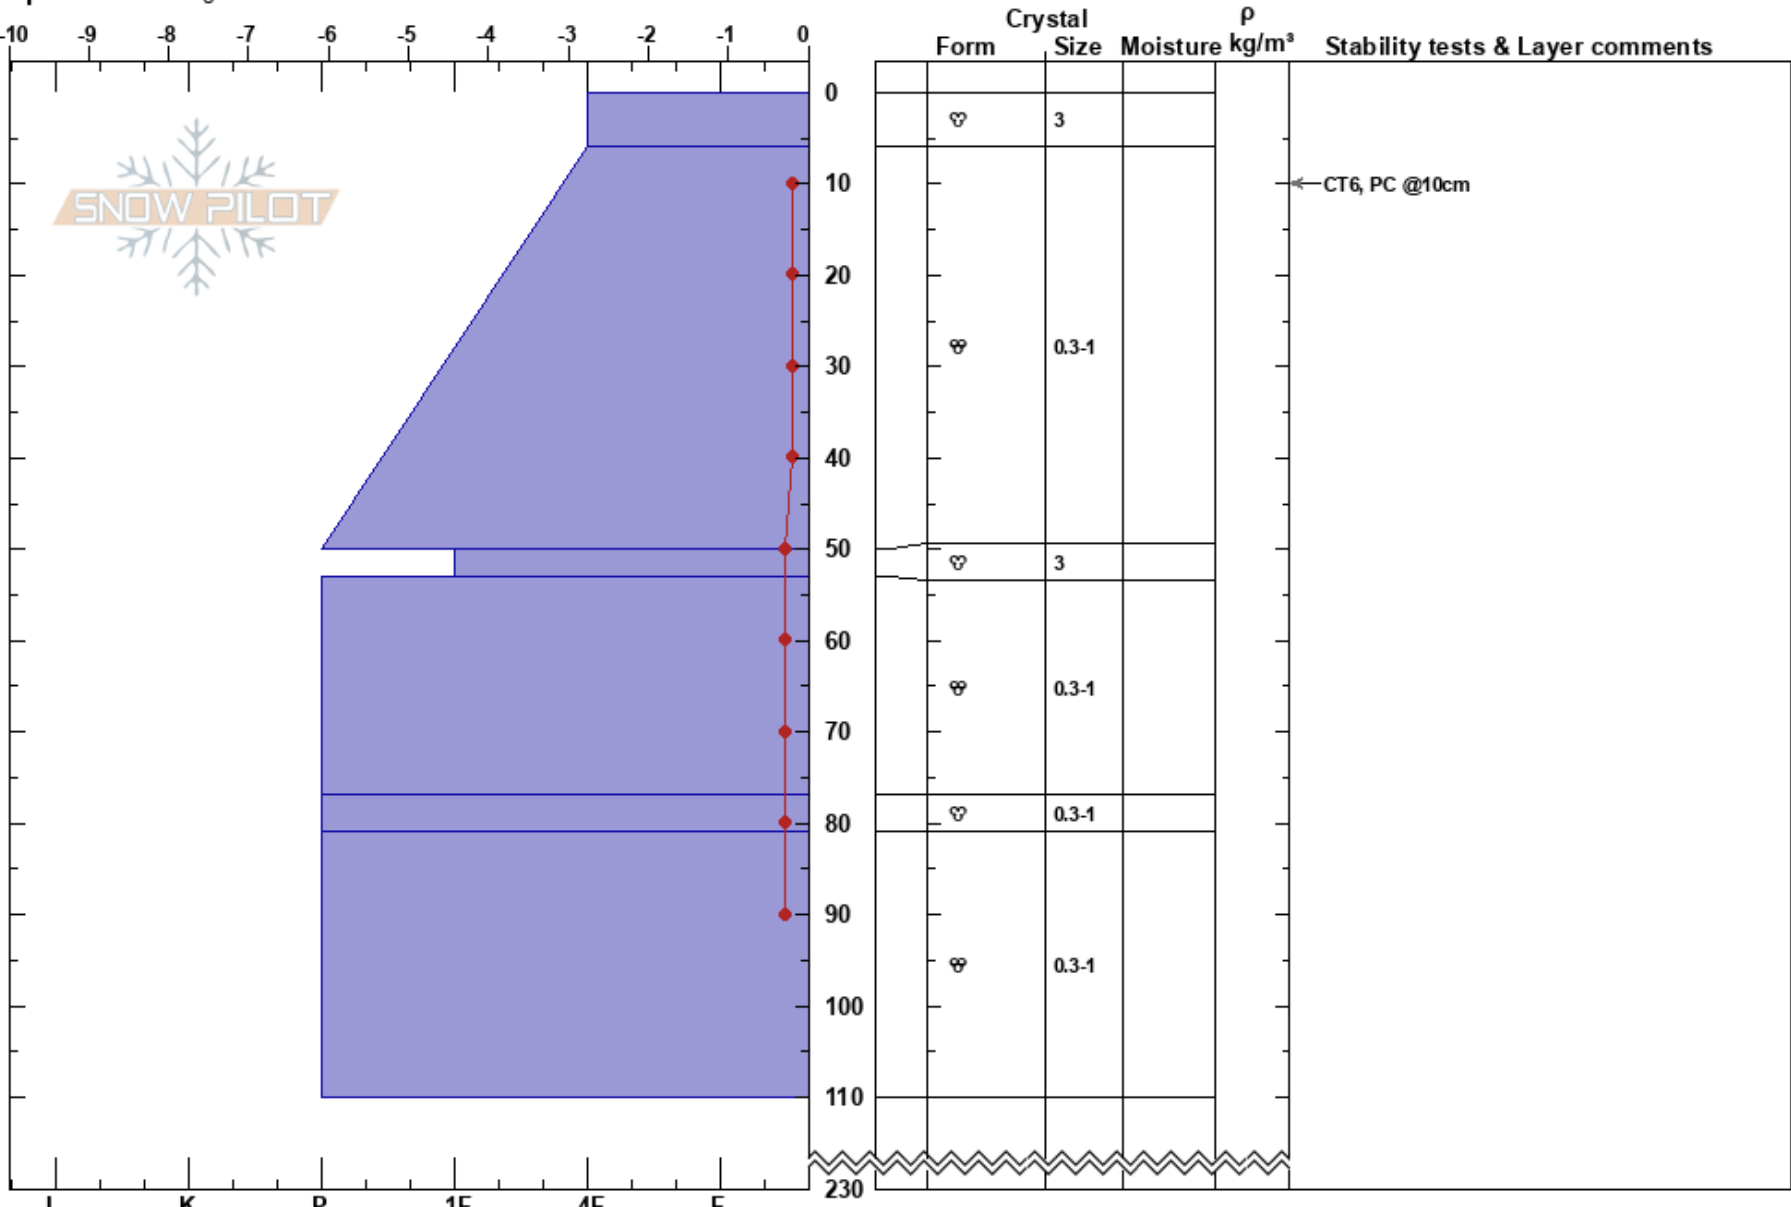

Heaven 180324
 South Coast Inland
 BC
 Elevation: 1170 m
 Aspect: NE
 Specifics: Pit dug in a Ski Area

Taiga Tinkler Dubuc
 18/03/2024 - 12:35
 Co-ord: 49.37663N, -121.94536W
 Slope Angle: 6°
 Wind Loading: no

Stability: **HS:230**
 Air Temperature: 13°C **PF:25** 6-50cm: Problematic layer
 Sky Cover: CLR **PS: 10**
 Precipitation: NO
 Wind: W Light Breeze

Notes: