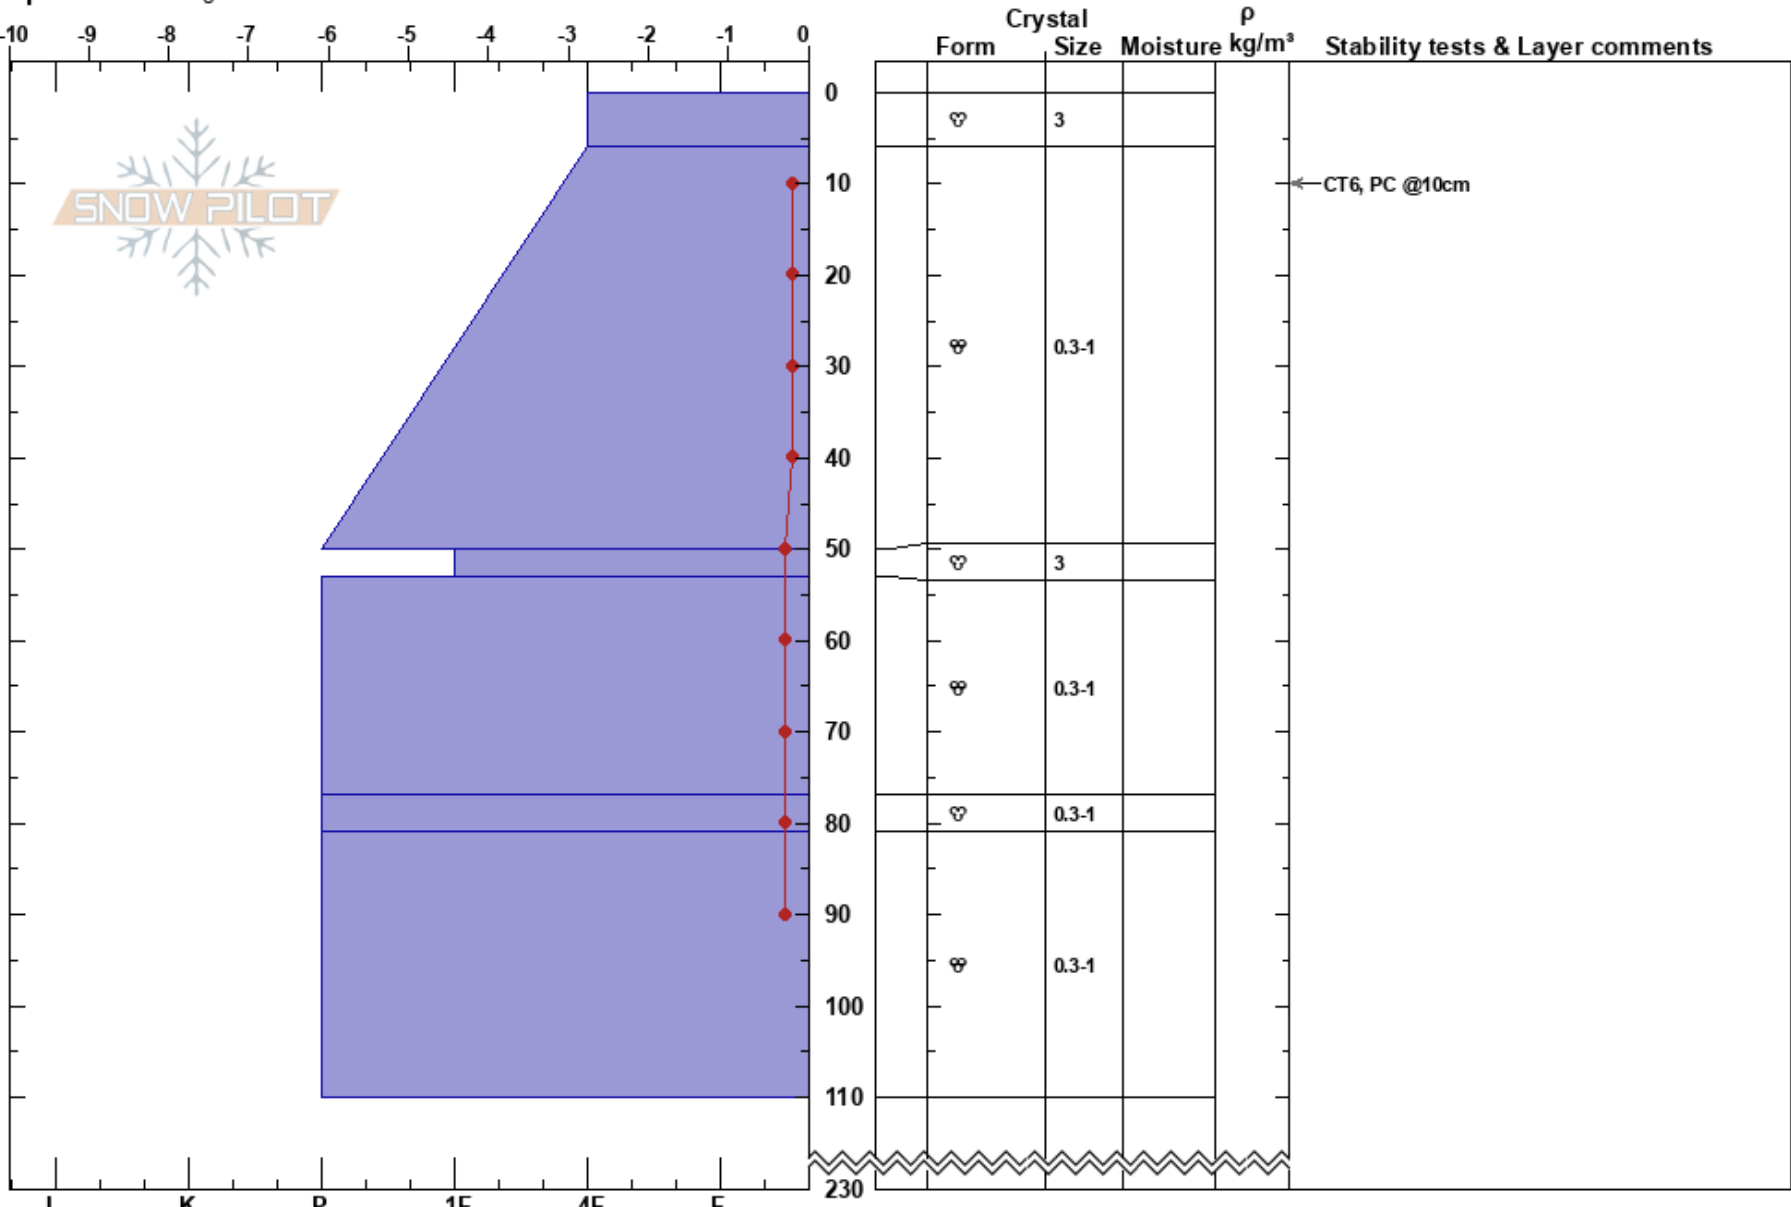

Heaven 180324  
 South Coast Inland  
 BC  
 Elevation: 1170 m  
 Aspect: NE  
 Specifics: Pit dug in a Ski Area

Taiga Tinkler Dubuc  
 18/03/2024 - 12:35  
 Co-ord: 49.37663N, -121.94536W  
 Slope Angle: 6°  
 Wind Loading: no

Stability: **HS:230**  
 Air Temperature: 13°C **PF:25** 6-50cm: Problematic layer  
 Sky Cover: CLR **PS: 10**  
 Precipitation: NO  
 Wind: W Light Breeze

Notes: