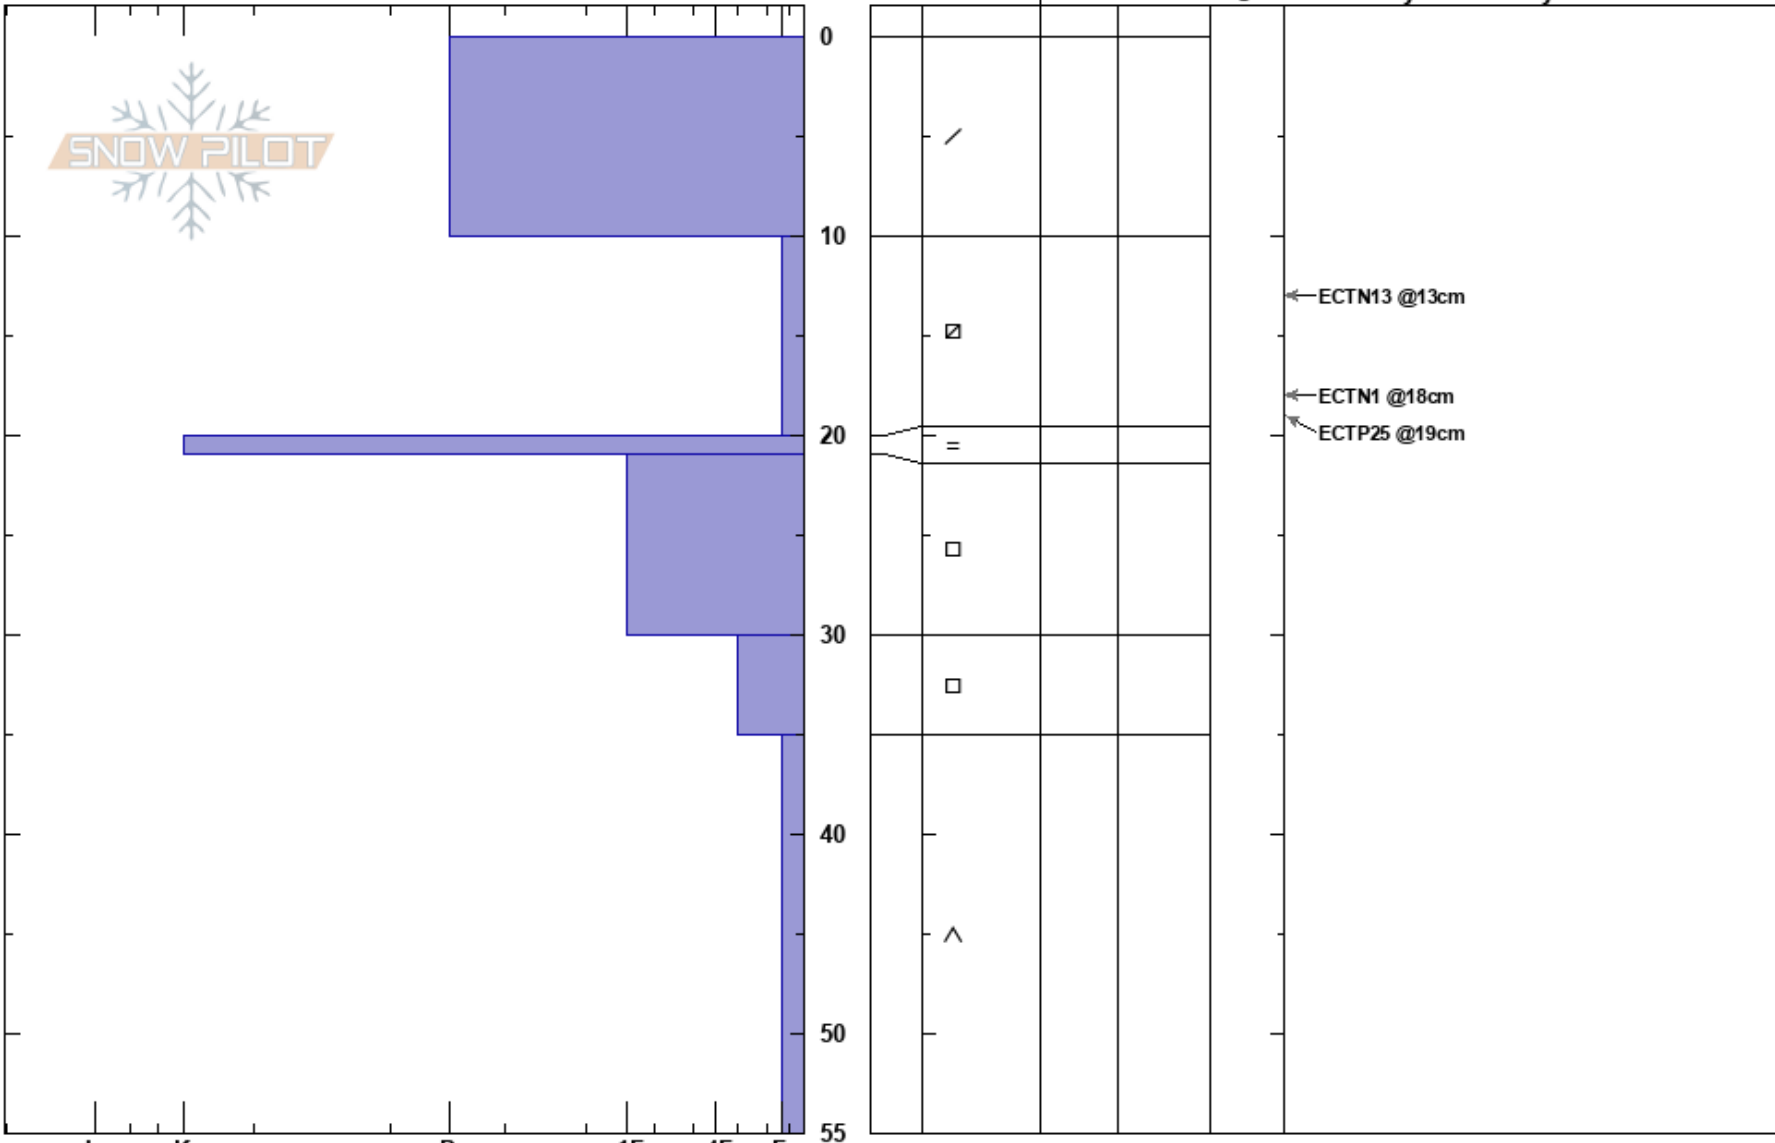

Kejsaren NÖ
 Funäsfjällen
 Sweden
Elevation: 1133 m
Aspect: NE
Specifics:

Matilda Johansson
 19/03/2024 - 12:30
Co-ord: 33V 357964E 6962037N
Slope Angle: 27°
Wind Loading: yes

Stability:
Air Temperature: -0.2°C
Sky Cover: FEW
Precipitation: NO
Wind: SW Moderate

HS:55 **Layer Notes:**

Notes: ALP. Drevsnö.