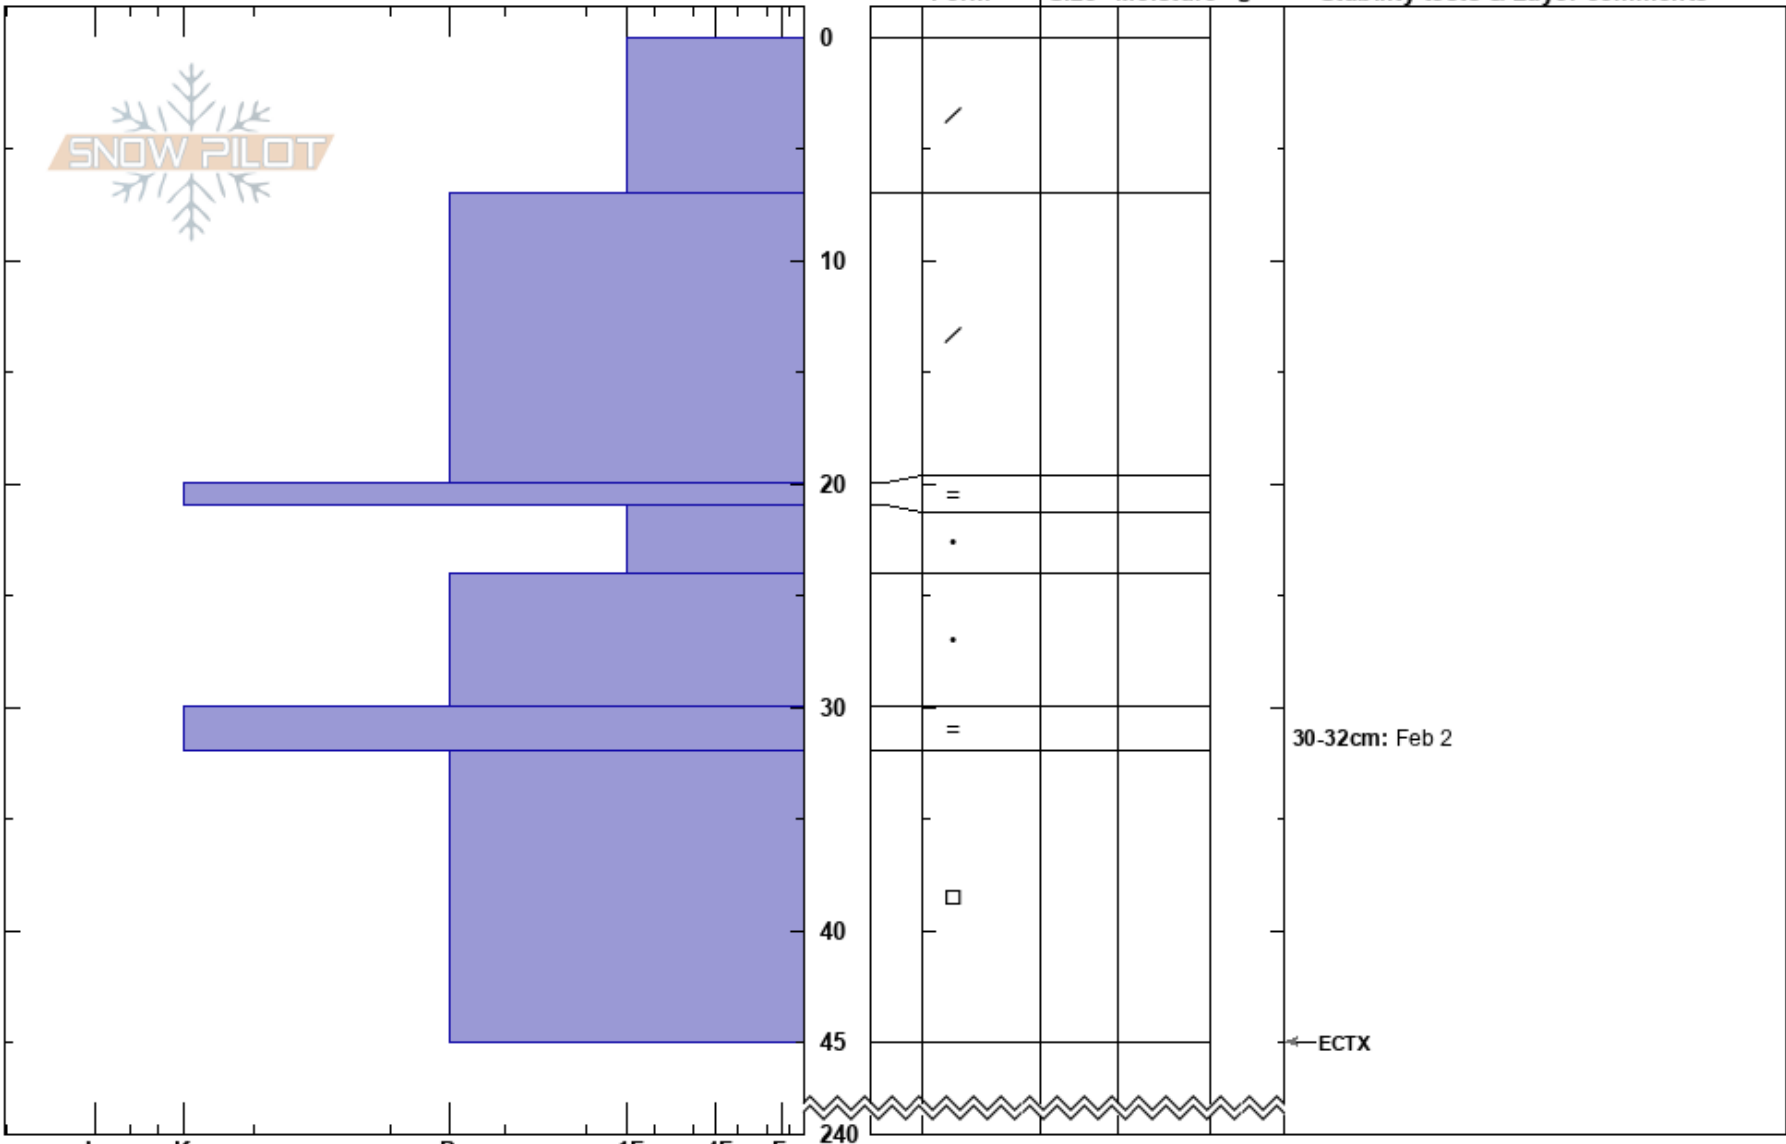

Rusengelta NÖ
 Funäsfjällen
 Sweden
Elevation: 1155 m
Aspect: NE
Specifics:

Matilda Johansson
 19/03/2024 - 11:10
Co-ord: 33V 360456E 6967741N
Slope Angle: 30°
Wind Loading: yes

Stability: HS:240
Air Temperature: -3.2°C **PF:**0 30-32cm: Feb 2
Sky Cover: FEW
Precipitation: NO
Wind: SW Moderate

Notes: ALP. Drevsnö.