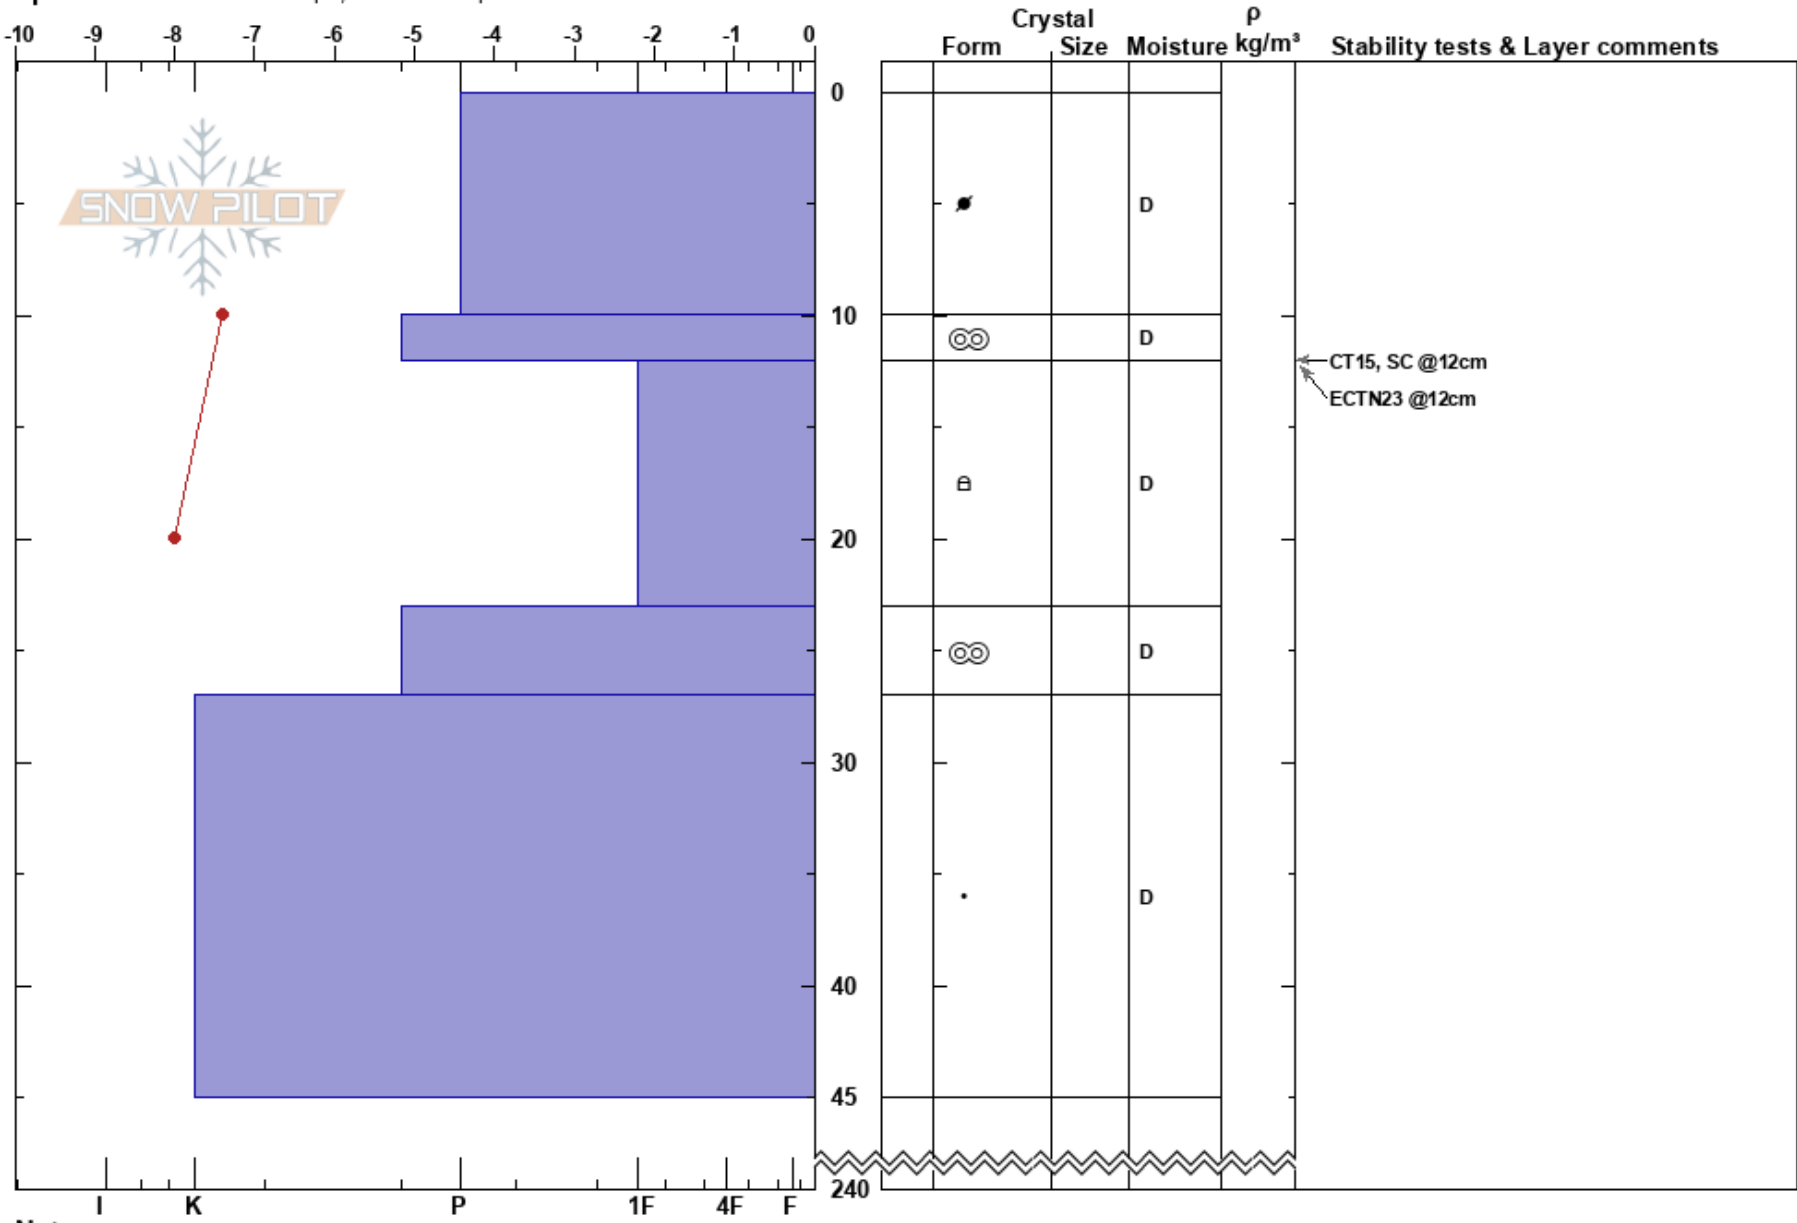

NO Småhamra ALP
 Funäsfjällen
 Sweden
 Elevation: 1016 m
 Aspect: NE
 Specifics: Ski tracks on slope; We skied slope

John Wilcoxon
 19/03/2024 - 10:50
 Co-ord: 33V 362126E 6940928N
 Slope Angle: 26°
 Wind Loading: previous

Stability: Good HS:240
 Air Temperature: -2.8°C PF:2
 Sky Cover: FEW PS: 1
 Precipitation: NO
 Wind: SW Light Breeze

Notes: OBJ: stabilitetstest i drevsnöflak.