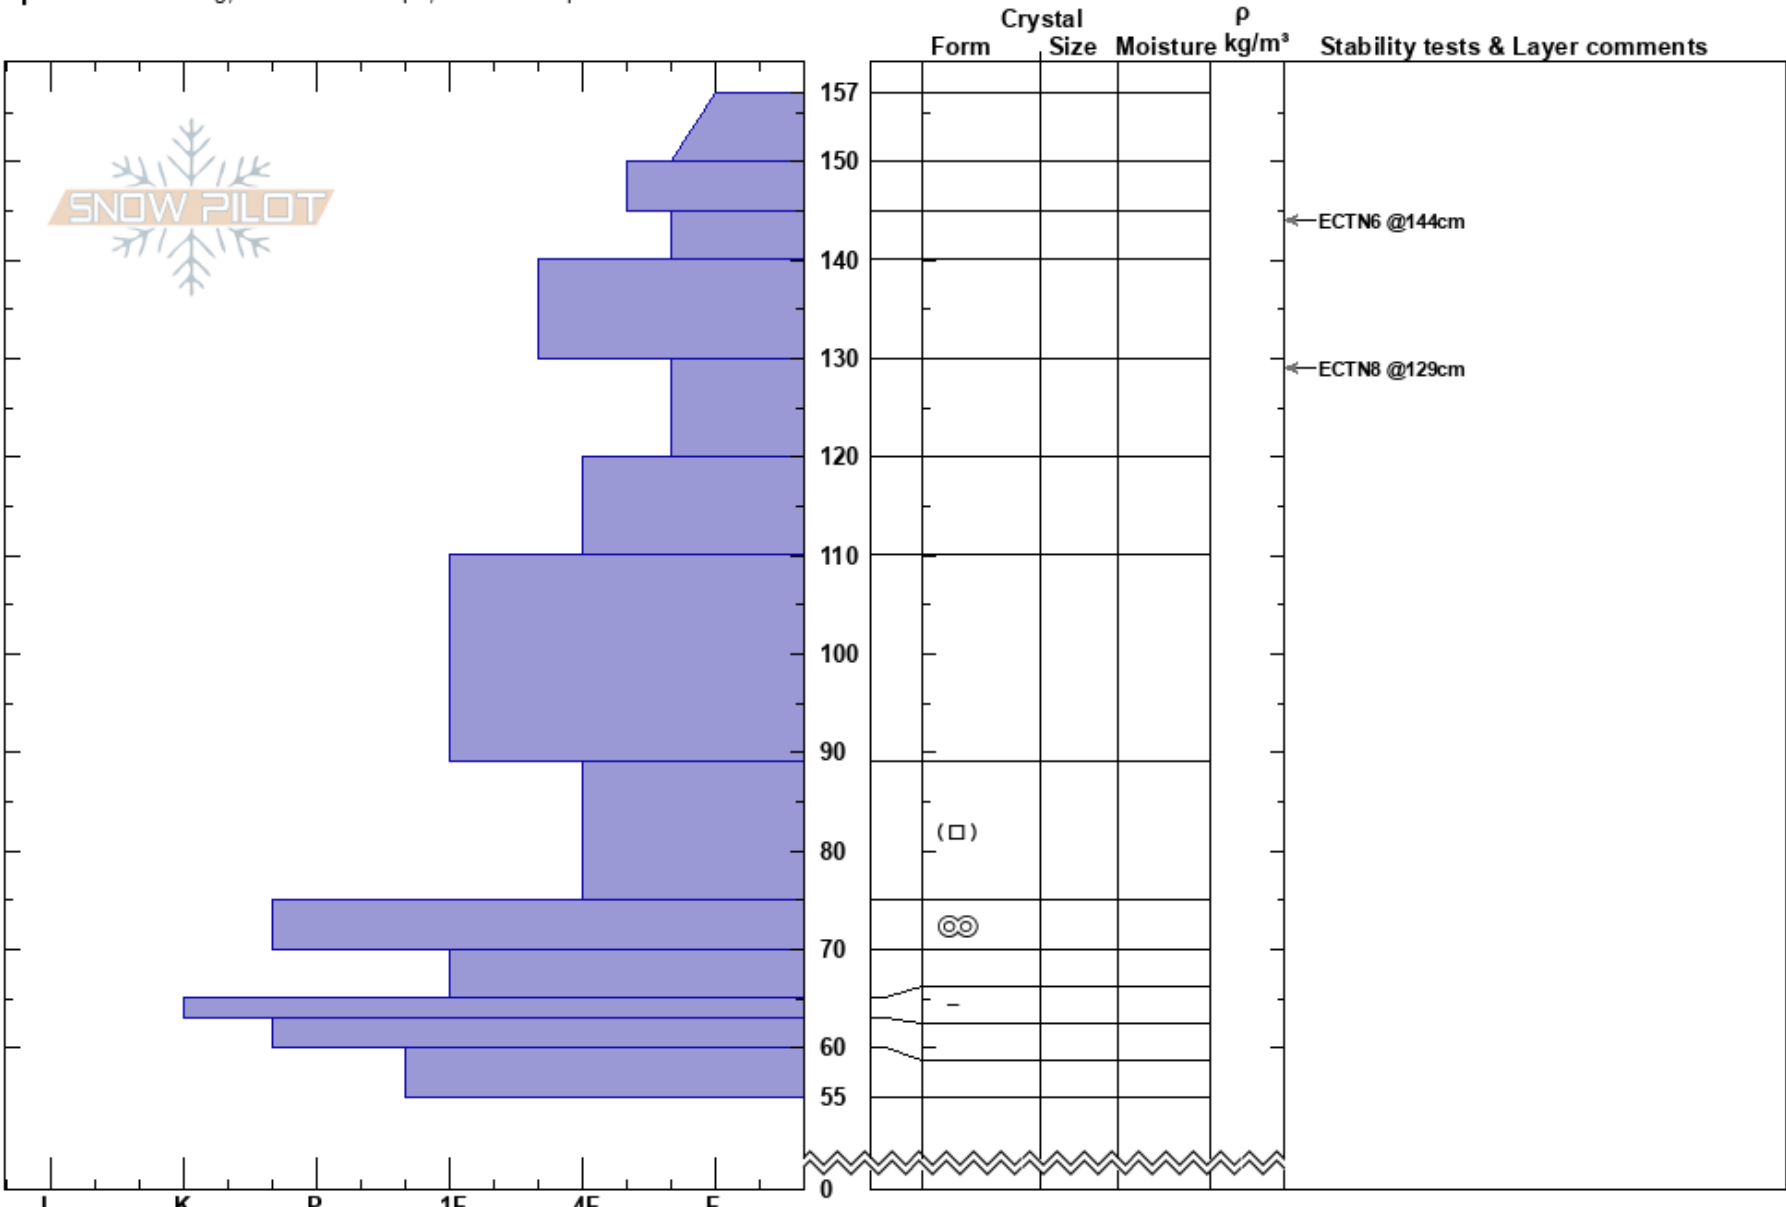

Temptations
 Kachina Peaks
 AZ
 Elevation: 11800 ft
 Aspect: 275°
 Specifics: Cracking; Ski tracks on slope; We skied slope

Troy Marino
 03/18/2024 - 4:30pm
 Co-ord: 35.33734N, -111.68529W
 Slope Angle: 32°
 Wind Loading: previous

Stability:
 Air Temperature:
 Sky Cover: OVC
 Precipitation: S1
 Wind: SE Light Breeze

HS:157
 PF:60
 PS:25

Layer Notes:

Notes: Very isolated and minor cracking. Could get the cracks to travel up to a meter in a couple of rollovers of small test slopes. These were windslabs (~28 cm below snow surface) from 24 to 36 hours ago as well as more recent storm slabs (10-15cm below snow surface). The ECTN results reflect these layers.