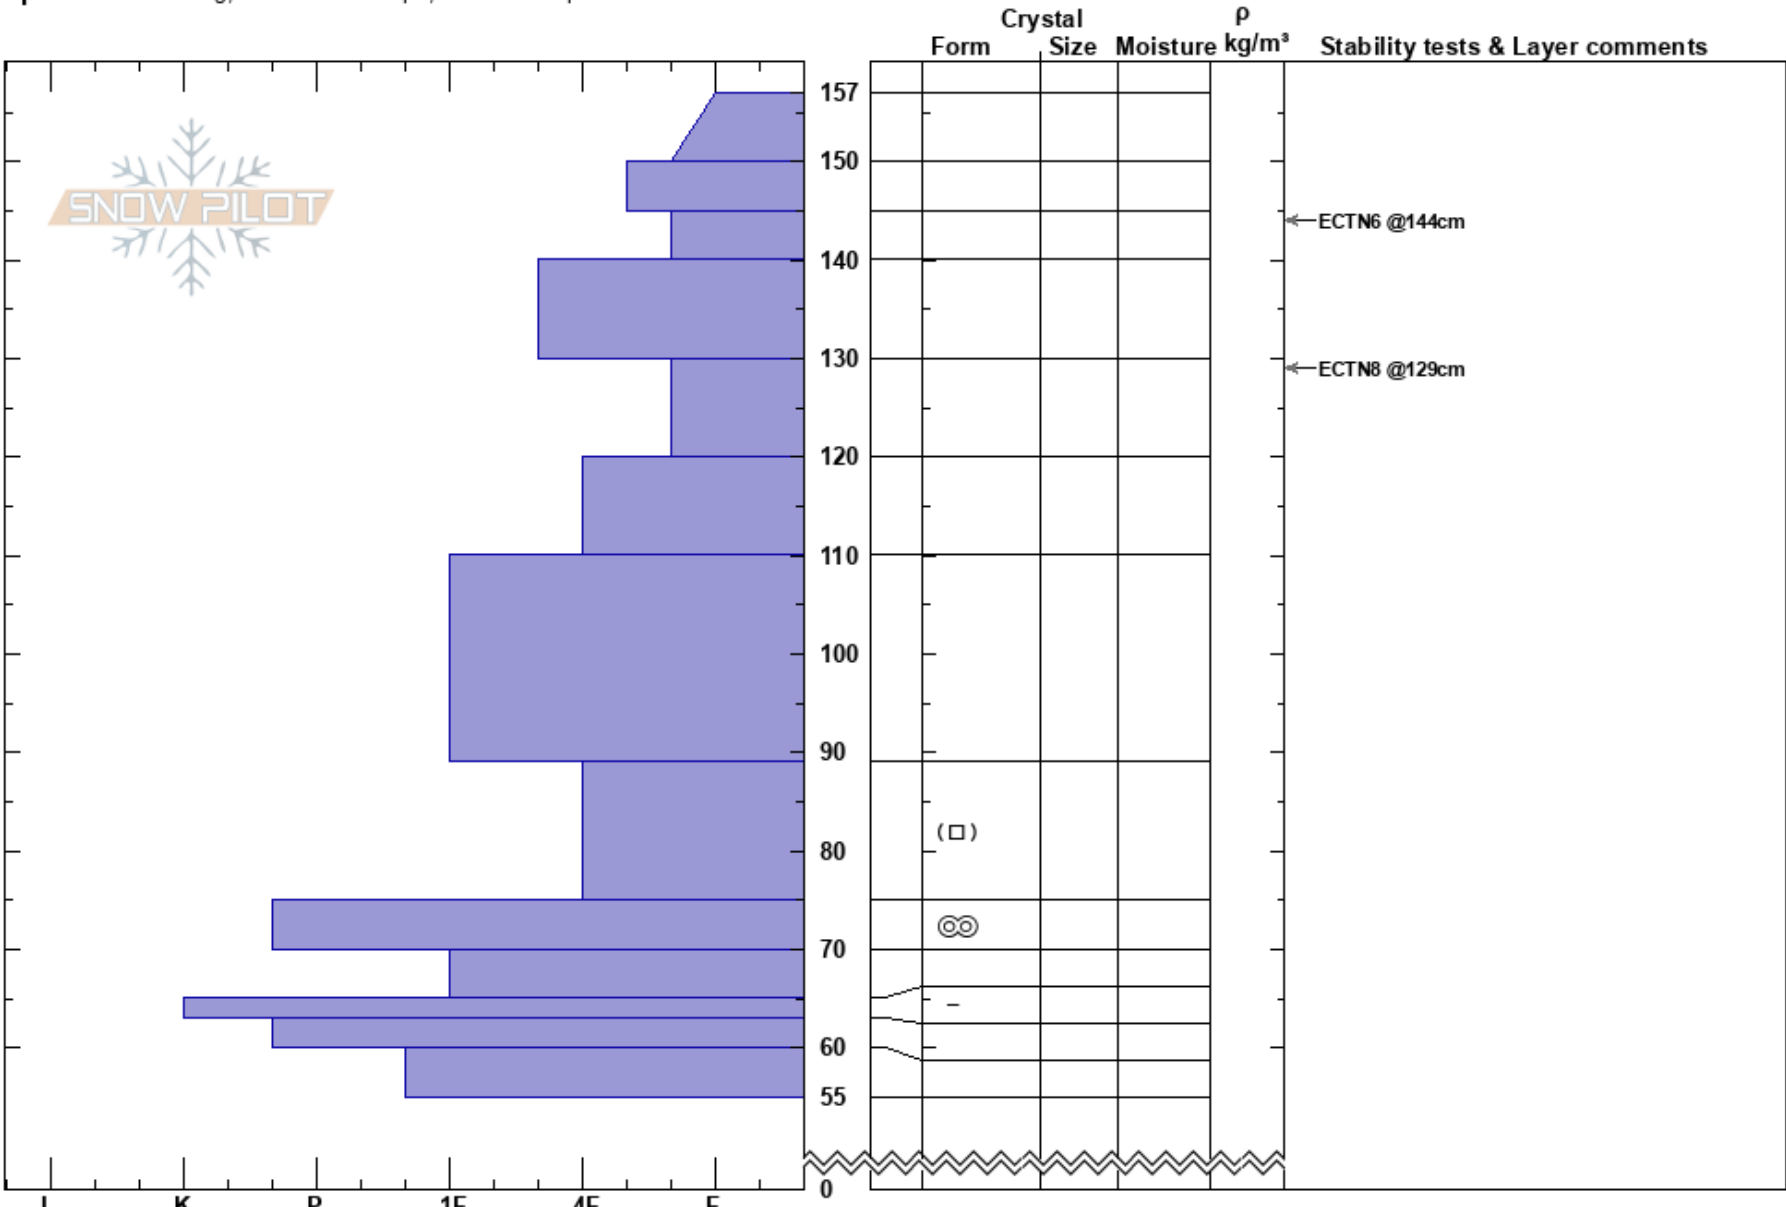

Temptations  
 Kachina Peaks  
 AZ  
 Elevation: 11800 ft  
 Aspect: 275°  
 Specifics: Cracking; Ski tracks on slope; We skied slope

Troy Marino  
 03/18/2024 - 4:30pm  
 Co-ord: 35.33734N, -111.68529W  
 Slope Angle: 32°  
 Wind Loading: previous

Stability: **HS:157**  
 Air Temperature: **PF:60**  
 Sky Cover: OVC **PS:25**  
 Precipitation: S1  
 Wind: SE Light Breeze

Layer Notes:

**Notes:** Very isolated and minor cracking. Could get the cracks to travel up to a meter in a couple of rollovers of small test slopes. These were windslabs (~28 cm below snow surface) from 24 to 36 hours ago as well as more recent storm slabs (10-15cm below snow surface). The ECTN results reflect these layers.