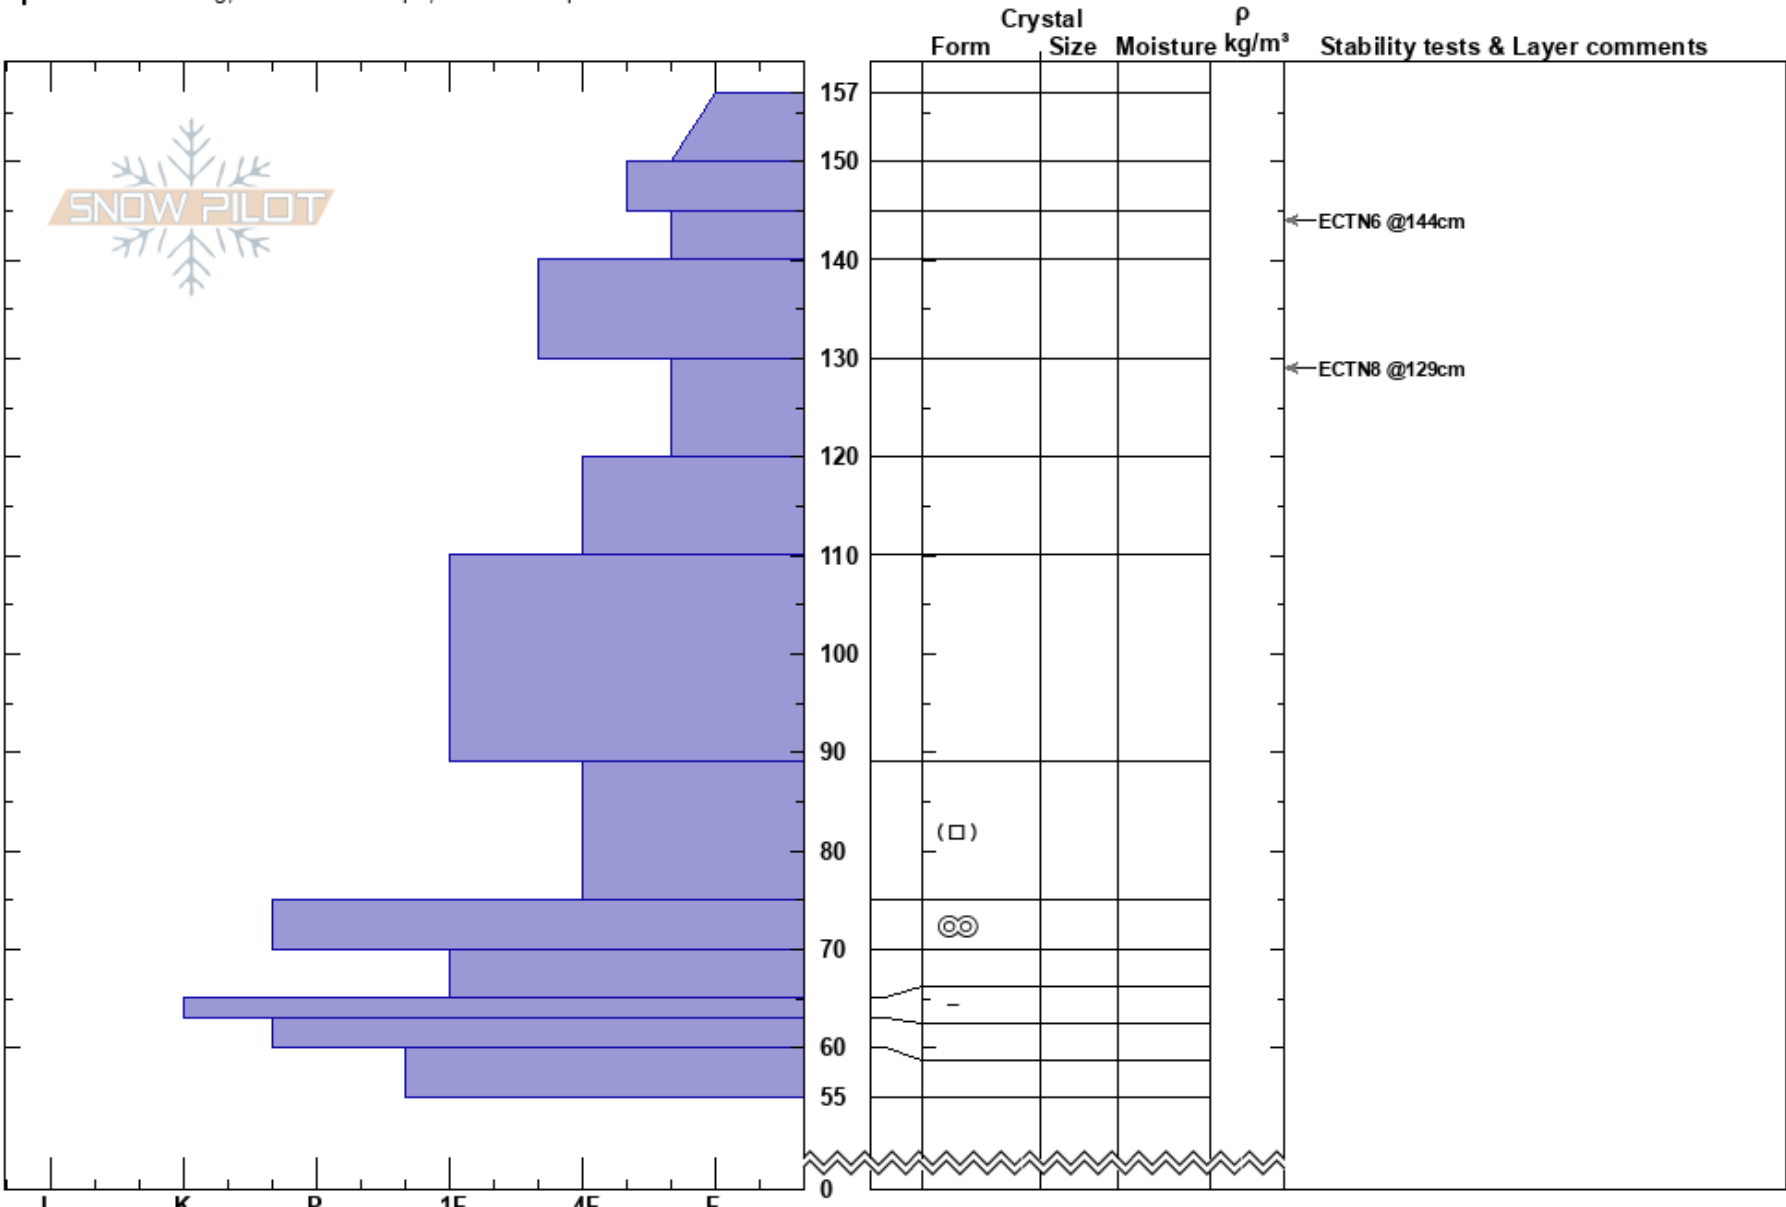

Temptations
 Kachina Peaks
 AZ
 Elevation: 11800 ft
 Aspect: 275°
 Specifics: Cracking; Ski tracks on slope; We skied slope

Troy Marino
 03/18/2024 - 4:30pm
 Co-ord: 35.33734N, -111.68529W
 Slope Angle: 32°
 Wind Loading: previous

Stability: **HS:157**
 Air Temperature: **PF:60**
 Sky Cover: OVC **PS:25**
 Precipitation: S1
 Wind: SE Light Breeze

Layer Notes:

Notes: Very isolated and minor cracking. Could get the cracks to travel up to a meter in a couple of rollovers of small test slopes. These were windslabs (~28 cm below snow surface) from 24 to 36 hours ago as well as more recent storm slabs (10-15cm below snow surface). The ECTN results reflect these layers.