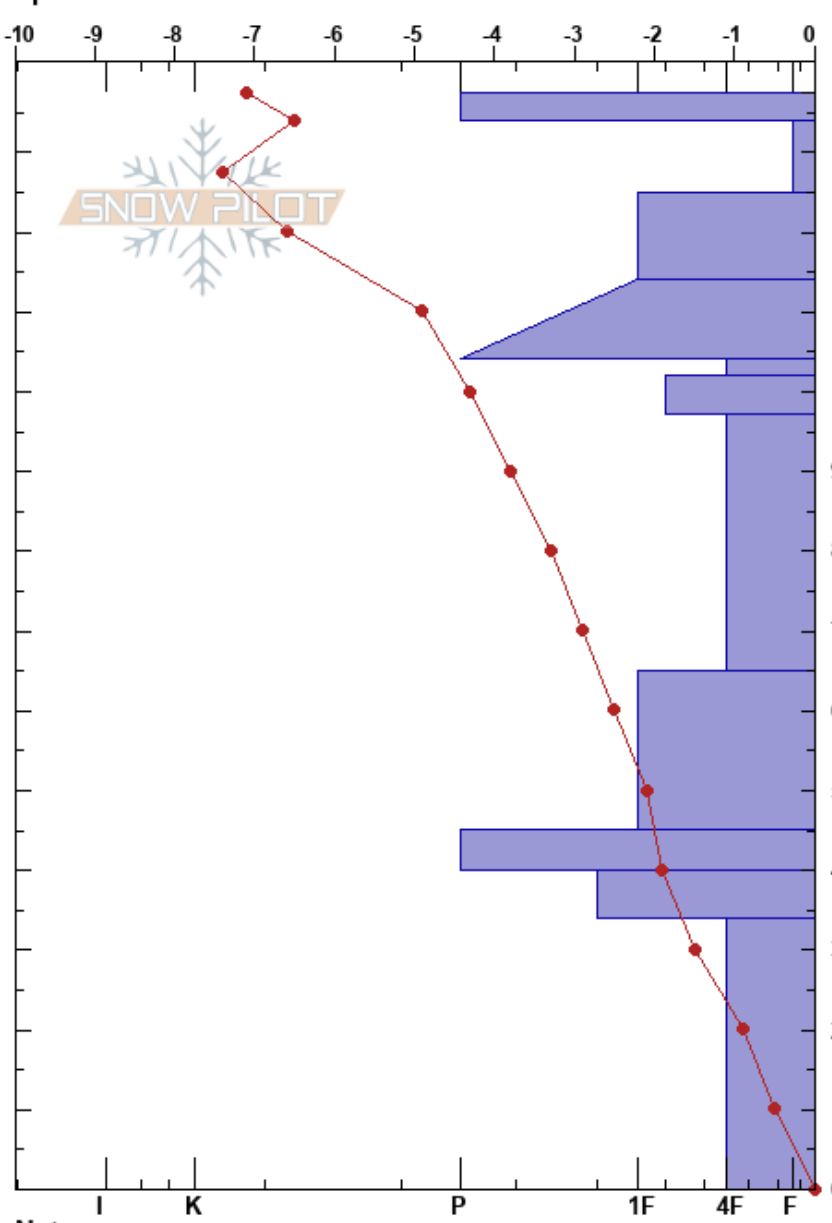

Cross Mtn TH
 San Juan Range
 CO
 Elevation: 10070 ft
 Aspect: NW
 Specifics:

Ethan Higgins
 03/06/2024 - 8:30am
 Co-ord: 13S 241461W 4187480N
 Slope Angle: 14°
 Wind Loading:

Stability: **HS:137.5**
 Air Temperature: -4.8°C **PF:9** 34-0cm: Problematic layer
 Sky Cover: BKN **PS:2**
 Precipitation: NO
 Wind: Calm

Elevation (cm)	Crystal		Moisture	ρ kg/m ³	Stability tests & Layer comments
	Form	Size			
137.5	+	1.5			
130	⊙⊙	1			
120	/	0.5-1			
110	•	0.5			
100	•	0.3			
100	□	0.5-1			
100	•	1			← CT7, SP @98cm
100					← ECTP17 @96cm
100					← PST75/100 (End) @95cm
100					← PST20/100 (End) @85cm
80	□	1			
60					
50	□	1			
40	□	1			
40	□	1			
30					
20	□	2			
10					
0					