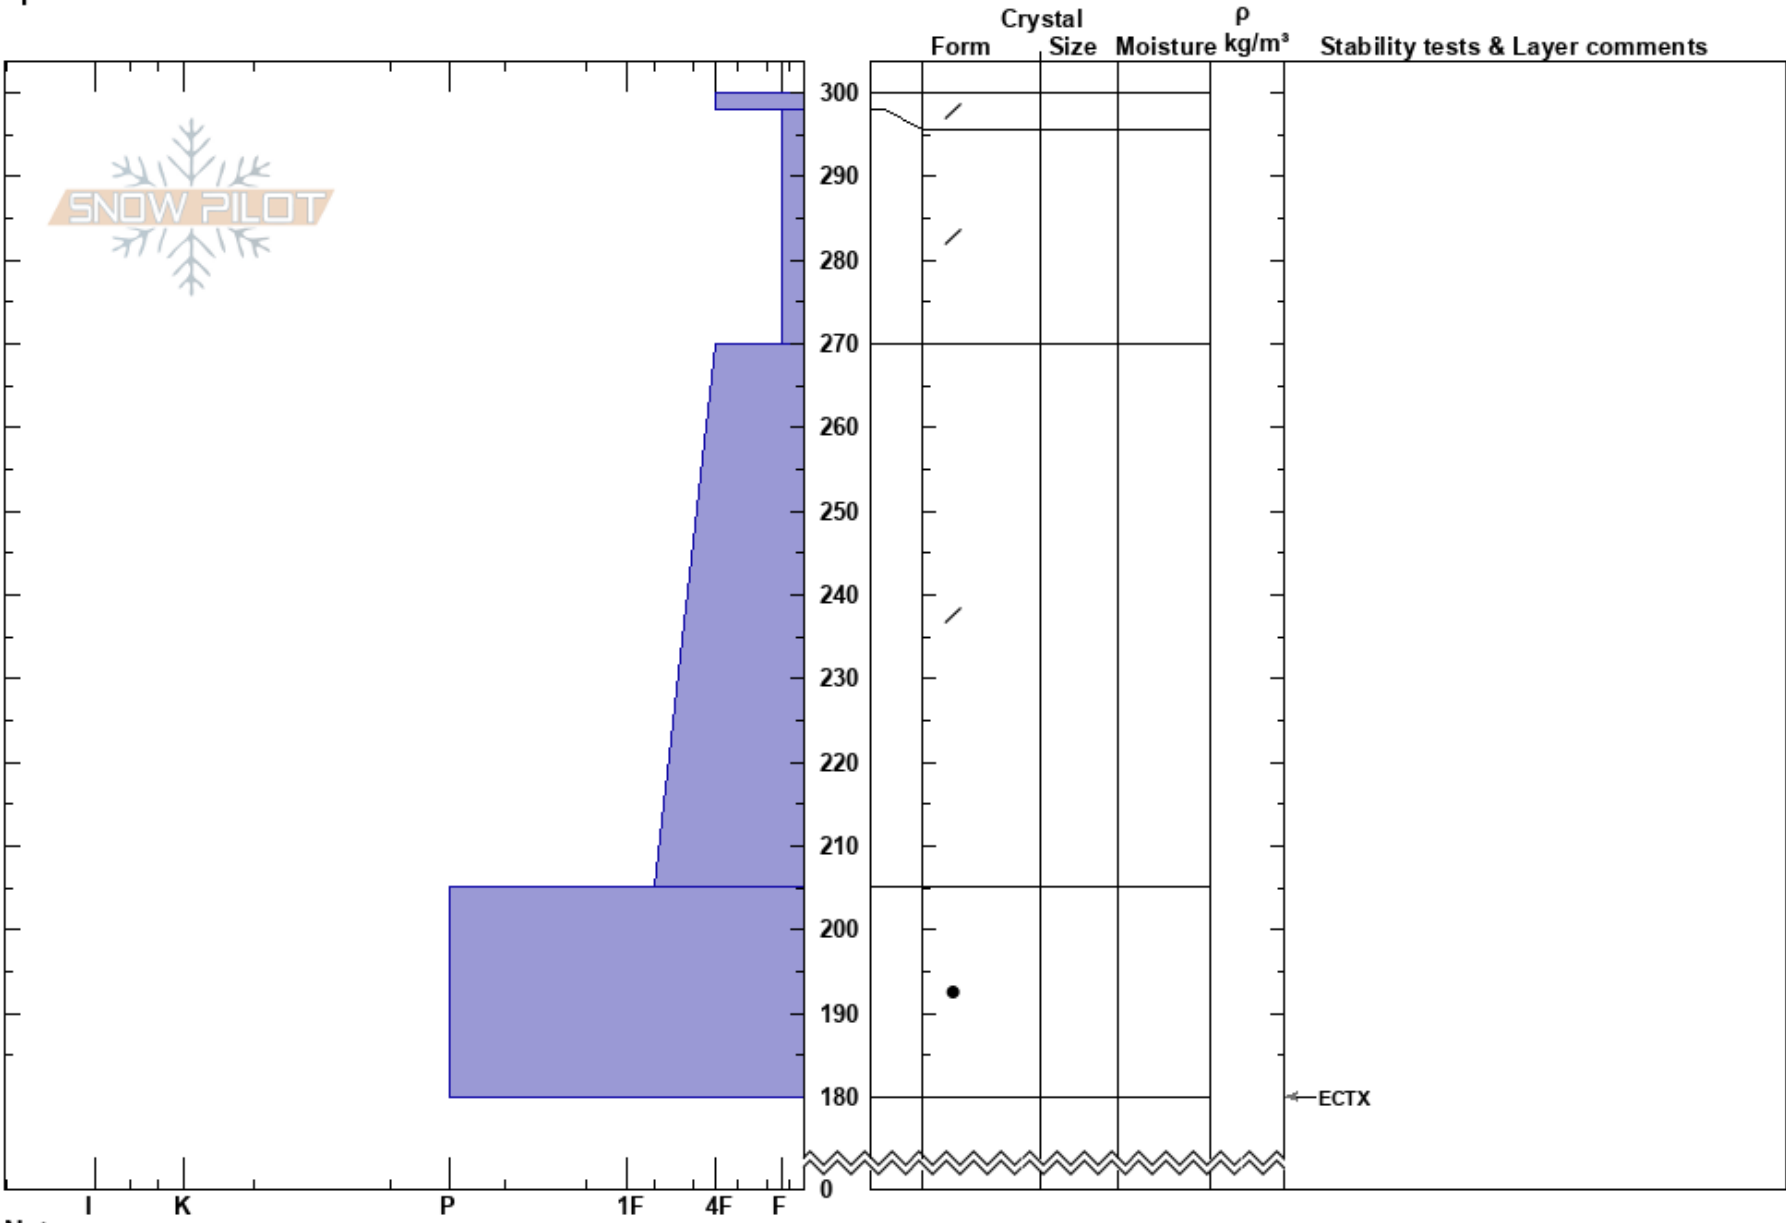

The Gash NW facing  
 RMNP  
 CO  
 Elevation: 11100 ft  
 Aspect: NW  
 Specifics:

Ian Fowler  
 03/18/2024 - 1:00pm  
 Co-ord: 13T 4428 16W 4459473N  
 Slope Angle:  
 Wind Loading:

Stability:  
 Air Temperature:  
 Sky Cover:  
 Precipitation:  
 Wind:

HS:300  
 PF:60  
 PS:15  
 298-270cm:Problematic layer

Notes: