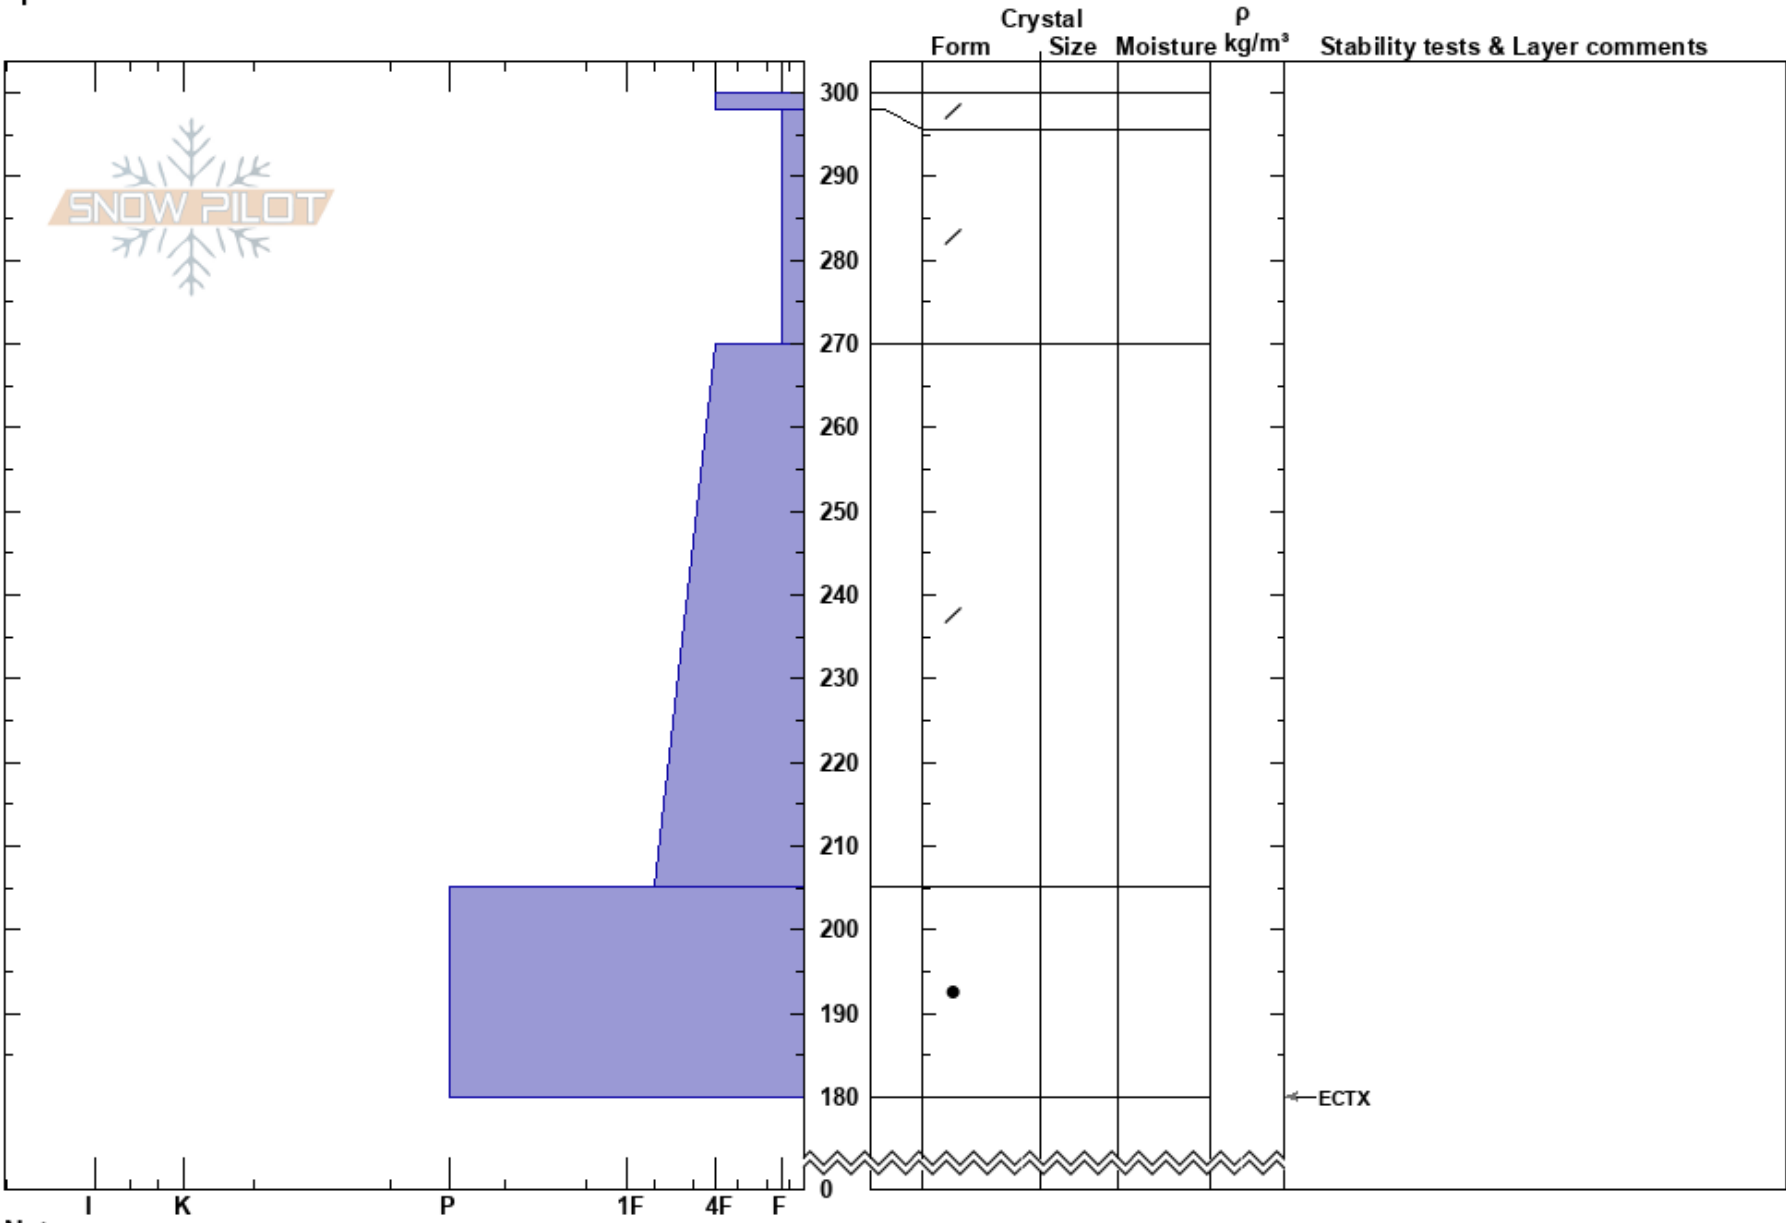

The Gash NW facing
 RMNP
 CO
 Elevation: 11100 ft
 Aspect: NW
 Specifics:

Ian Fowler
 03/18/2024 - 1:00pm
 Co-ord: 13T 4428 16W 4459473N
 Slope Angle:
 Wind Loading:

Stability:
 Air Temperature:
 Sky Cover:
 Precipitation:
 Wind:

HS:300
 PF:60
 PS:15
 298-270cm:Problematic layer

Notes: