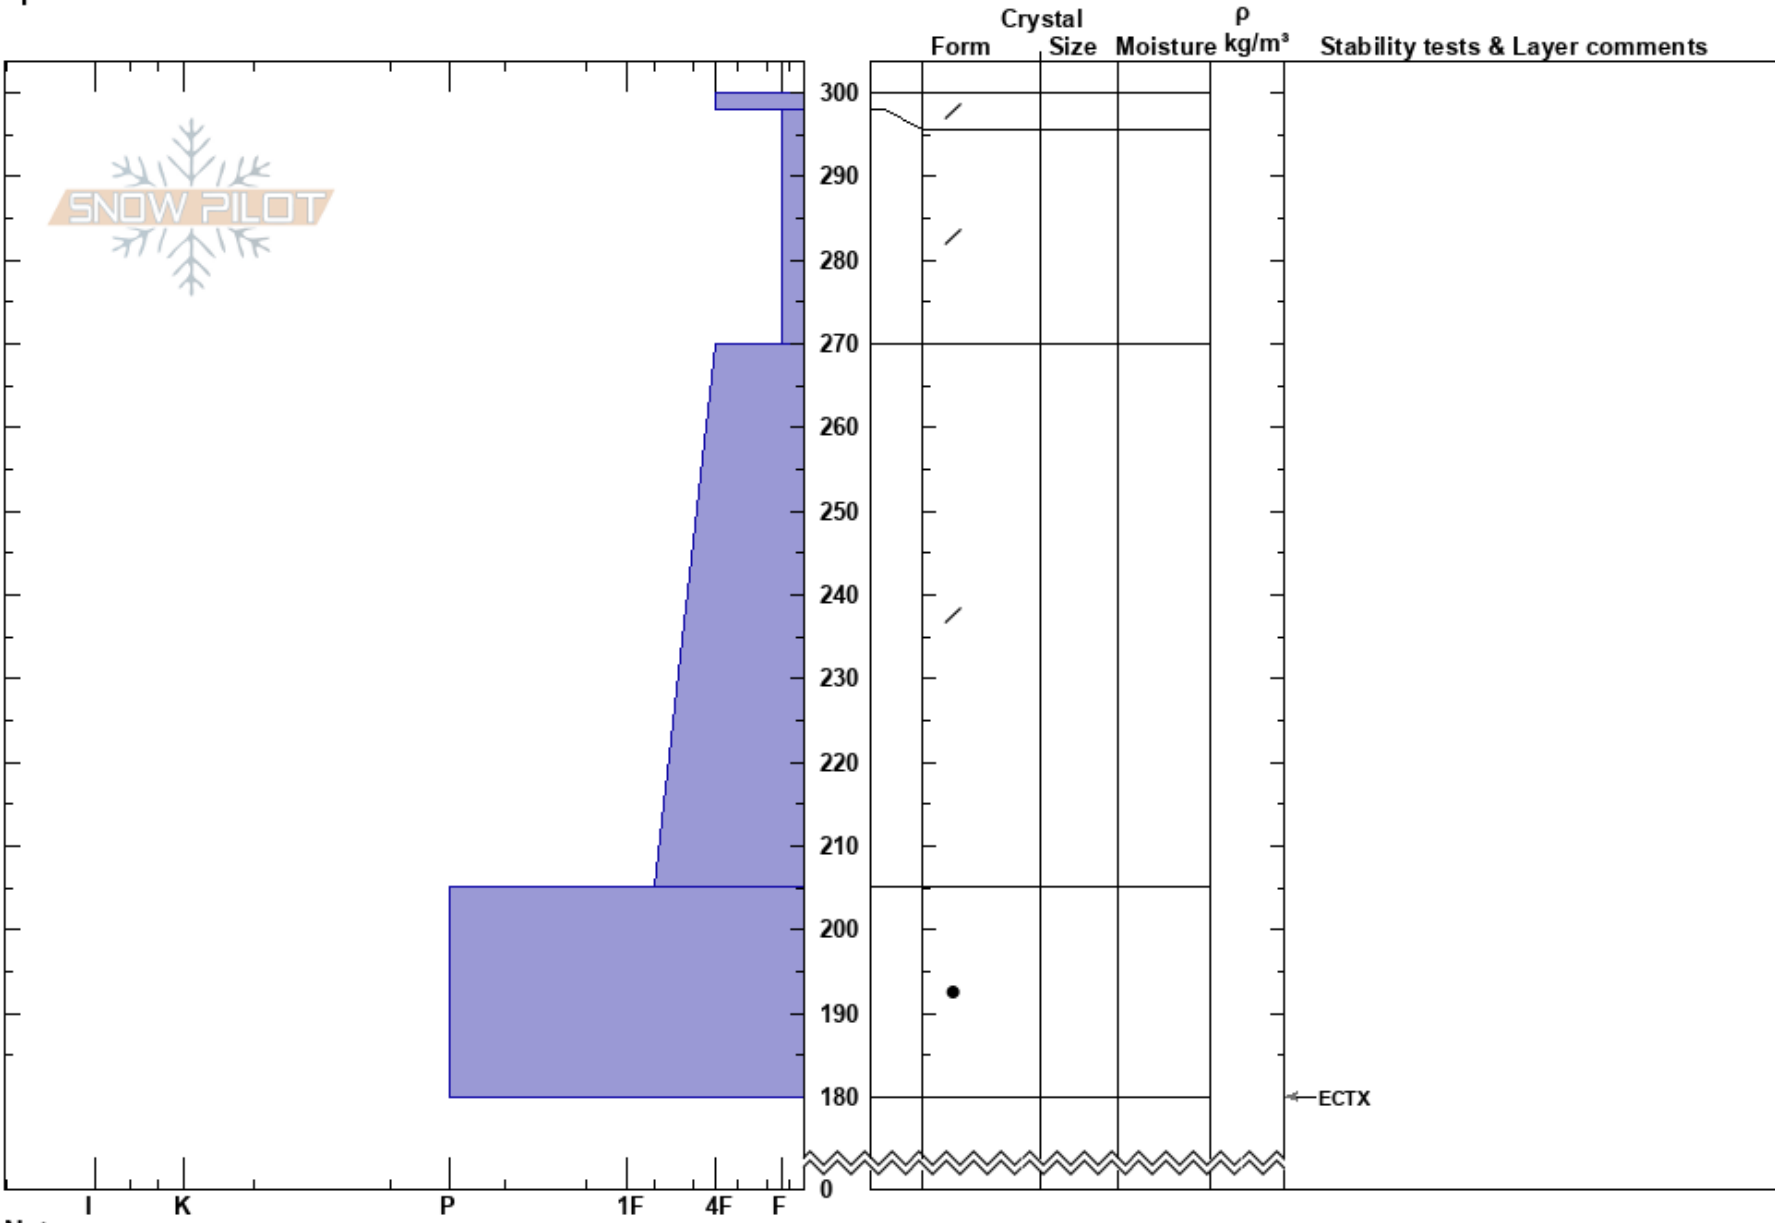

The Gash NW facing  
RMNP  
CO  
Elevation: 11100 ft  
Aspect: NW  
Specifics:

Ian Fowler  
03/18/2024 - 1:00pm  
Co-ord: 13T 4428 16W 4459473N  
Slope Angle:  
Wind Loading:

Stability:  
Air Temperature:  
Sky Cover:  
Precipitation:  
Wind:

HS:300  
PF:60  
PS:15  
298-270cm:Problematic layer

Layer Notes:

Notes: