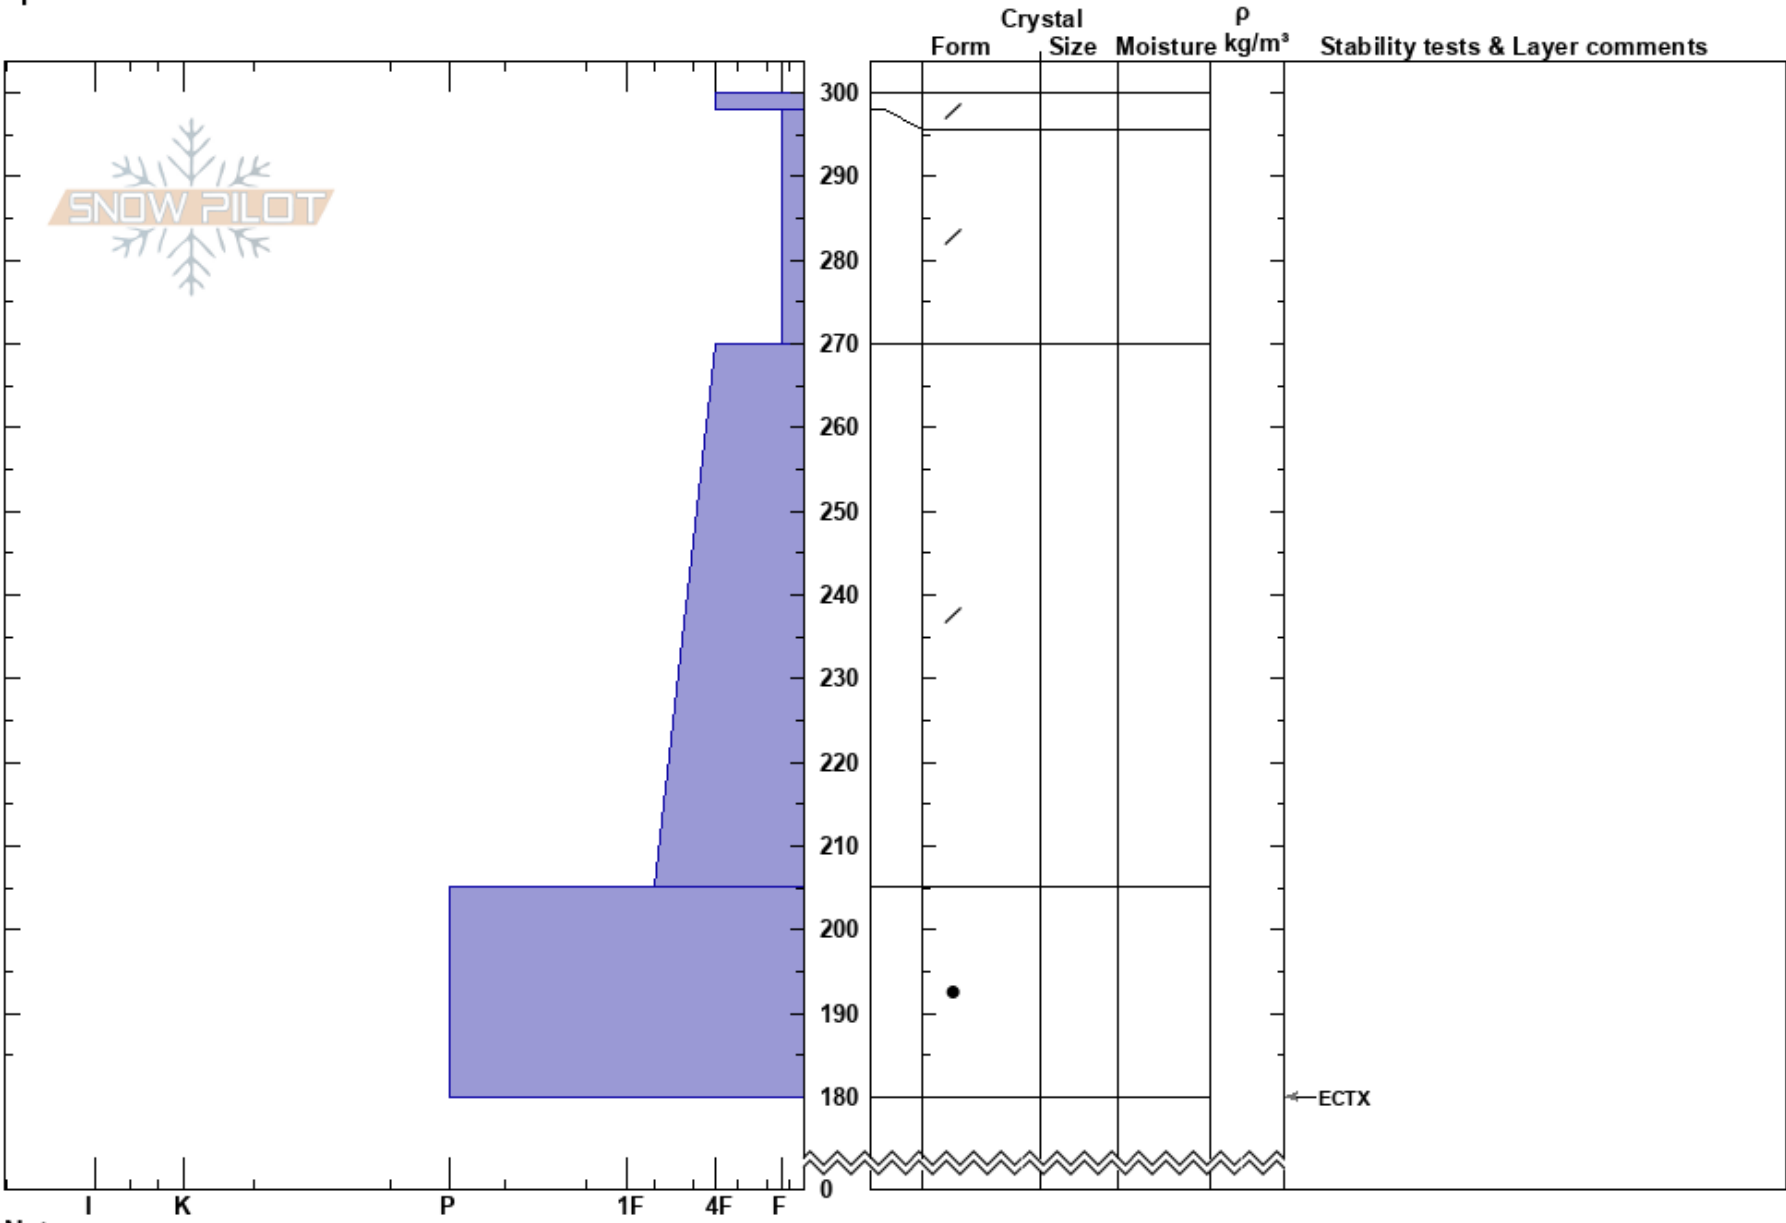

The Gash NW facing  
RMNP  
CO  
Elevation: 11100 ft  
Aspect: NW  
Specifics:

Ian Fowler  
03/18/2024 - 1:00pm  
Co-ord: 13T 4428 16W 4459473N  
Slope Angle:  
Wind Loading:

Stability:  
Air Temperature:  
Sky Cover:  
Precipitation:  
Wind:

HS:300  
PF:60  
PS:15  
298-270cm:Problematic layer

Layer Notes:

Notes: