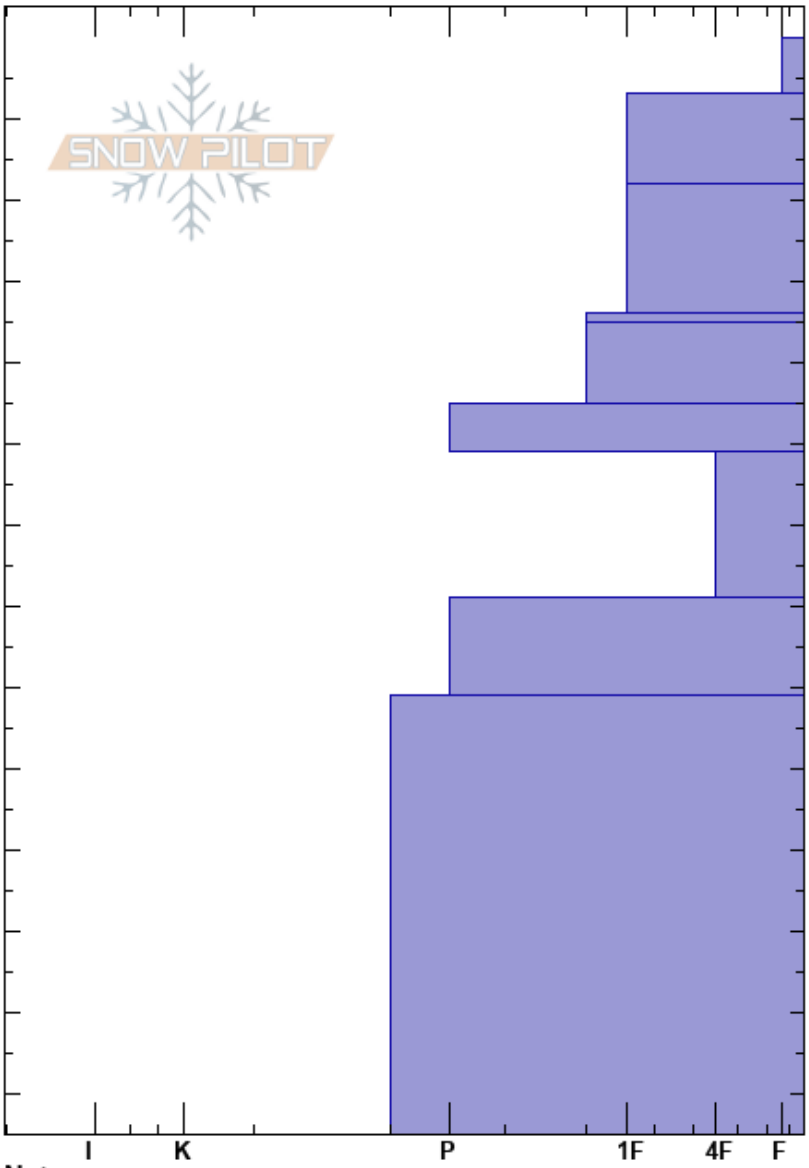

Lower Burnt Forest Ent
 Monashee
 BC
 Elevation: 2100 m
 Aspect: S
 Specifics:

Monashee Powder
 18/03/2024 - 14:00
 Co-ord:
 Slope Angle: 31°
 Wind Loading:

Stability:
 Air Temperature: 8.5°C
 Sky Cover: CLR
 Precipitation: NO
 Wind: Calm

Layer Notes:
 7-18cm: several MFcr lenses
 45-51cm: Feb 19
 69-81cm: Feb 1
 69-81cm: Problematic layer

Crystal Form	Crystal Size	Moisture	ρ kg/m ³	Stability tests & Layer comments
°°				
⊙⊙				7-18cm: several MFcr lenses
⊙⊙				← CT15, PC @34cm x2.
⊙⊙				45-51cm: Feb 19
⊙⊙				69-81cm: Feb 1

Notes: Intense Solar on test walls