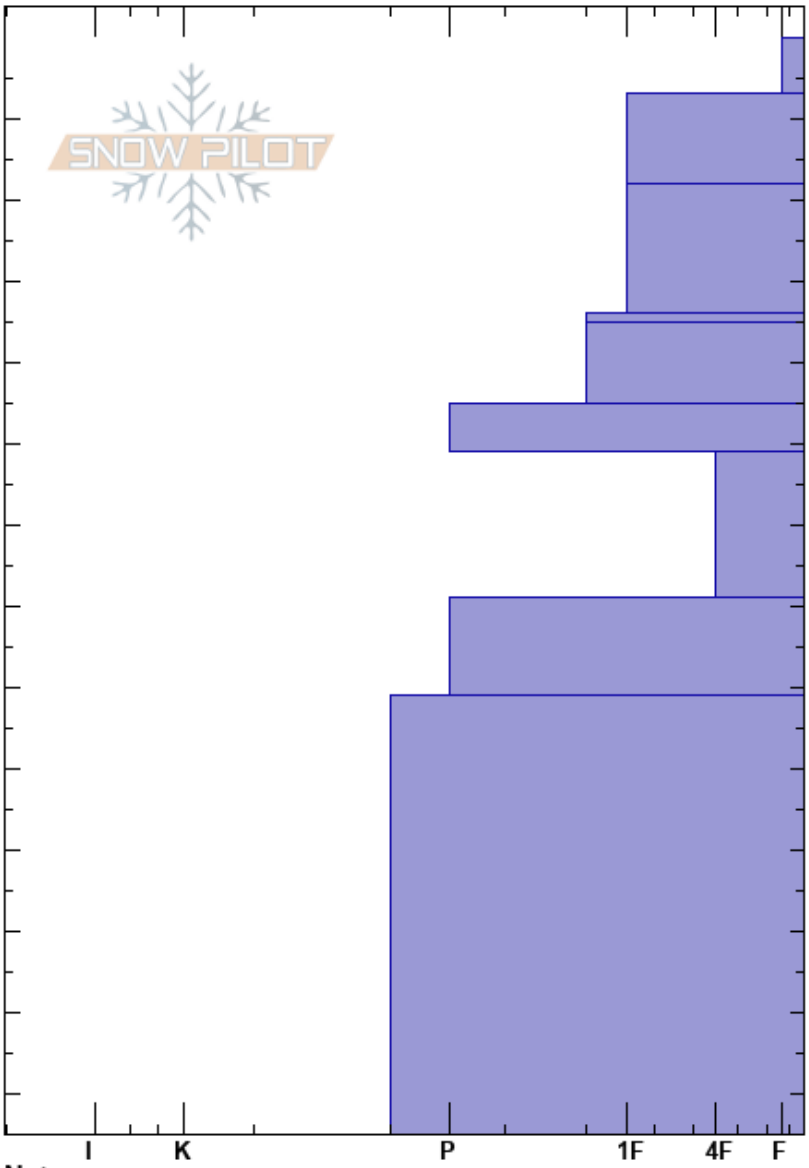

Lower Burnt Forest Ent  
 Monashee  
 BC  
 Elevation: 2100 m  
 Aspect: S  
 Specifics:

Monashee Powder  
 18/03/2024 - 14:00  
 Co-ord:  
 Slope Angle: 31°  
 Wind Loading:

Stability:  
 Air Temperature: 8.5°C  
 Sky Cover: CLR  
 Precipitation: NO  
 Wind: Calm

Layer Notes:  
 7-18cm: several MFcr lenses  
 45-51cm: Feb 19  
 69-81cm: Feb 1  
 69-81cm: Problematic layer

Crystal Form	Crystal Size	Moisture	$\rho$ kg/m <sup>3</sup>	Stability tests & Layer comments
°°				
⊙⊙				7-18cm: several MFcr lenses
⊙⊙				← CT15, PC @34cm x2.
⊙⊙				45-51cm: Feb 19
⊙⊙				69-81cm: Feb 1

Notes: Intense Solar on test walls