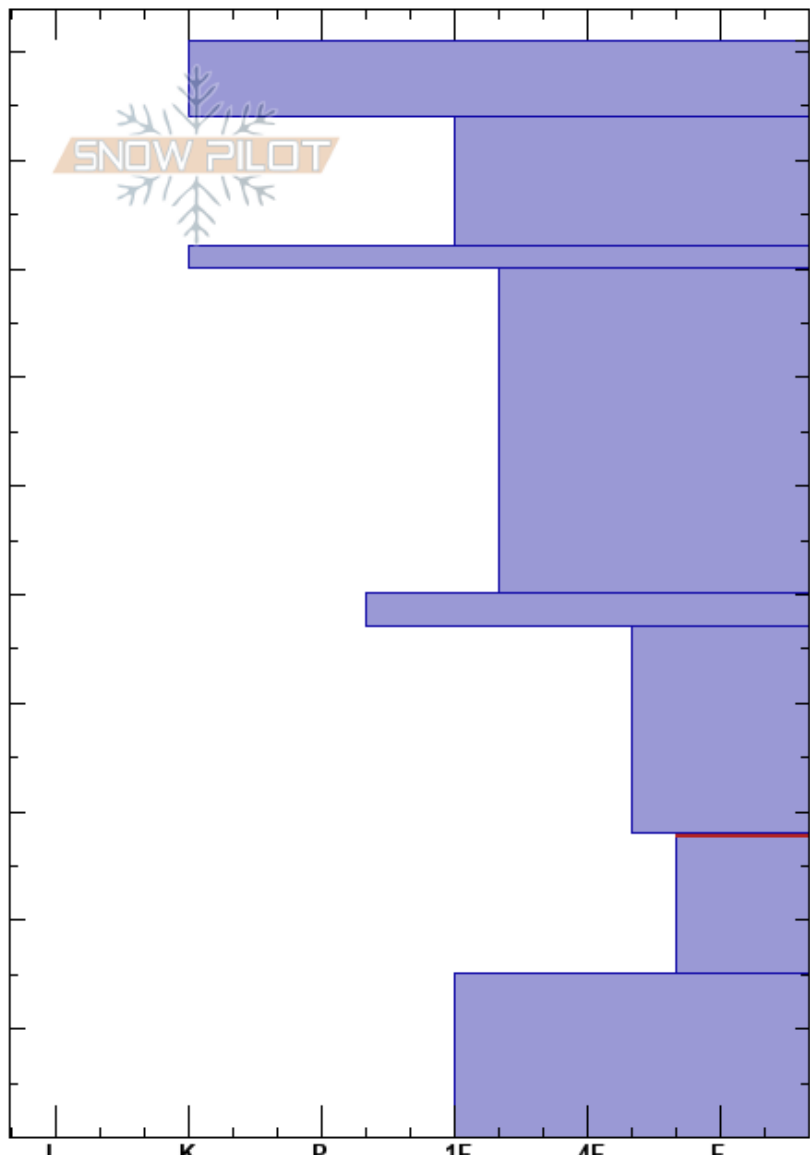

Tyler's Starting Zone
 Madison Range-N
 MT
 Elevation: 9180 ft
 Aspect: 263°
 Specifics:

Dave Zinn
 03/18/2024 - 1:00pm
 Co-ord: 45.32538N, -111.38294W
 Slope Angle: 28°
 Wind Loading: no

Stability: Good
 Air Temperature: HS:101
 Sky Cover: CLR
 Precipitation: NO
 Wind: Calm
 PF:0
 PS:0
 28-15cm: Problematic layer

Height (ft)	Crystal Form	Crystal Size	Moisture	ρ kg/m ³	Stability tests & Layer comments
101	⊙⊙				
90	/				
80	⊙⊙				
60-70	B	1-2	M		
50	⊙⊙		M		
40	B	2-4	M		
30	^	2-6	M		← ECTP11 @28cm
20	^	2-8	M		
10	^	2-8	M		