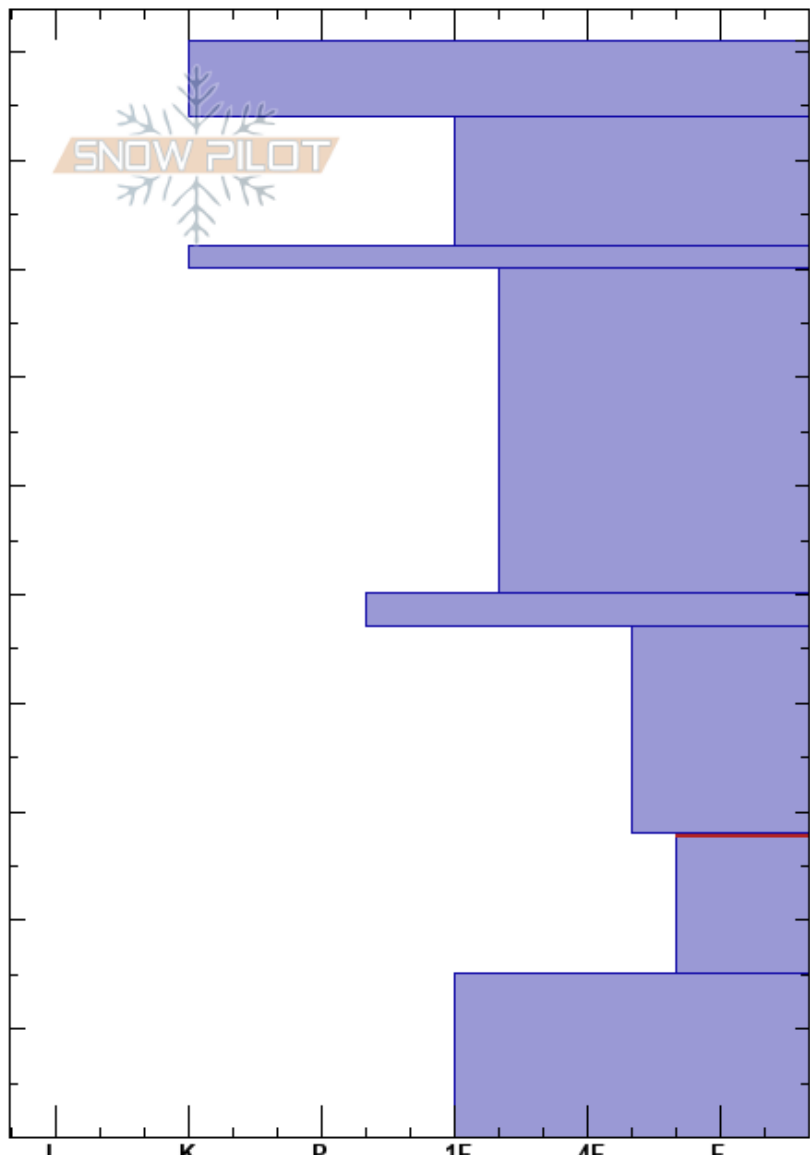

Tyler's Starting Zone
 Madison Range-N
 MT
 Elevation: 9180 ft
 Aspect: 263°
 Specifics:

Dave Zinn
 03/18/2024 - 1:00pm
 Co-ord: 45.32538N, -111.38294W
 Slope Angle: 28°
 Wind Loading: no

Stability: Good
 Air Temperature: HS:101
 Sky Cover: CLR
 Precipitation: NO
 Wind: Calm
 PF:0
 PS:0
 28-15cm: Problematic layer

Height (m)	Crystal Form	Crystal Size	Moisture	ρ (kg/m ³)	Stability tests & Layer comments
101	⊙⊙				
90	/				
80	⊙⊙				
60-70	B	1-2	M		
50	⊙⊙		M		
40	B	2-4	M		
30	^	2-6	M		← ECTP11 @28cm
20	^	2-8	M		
10	^	2-8	M		
0					