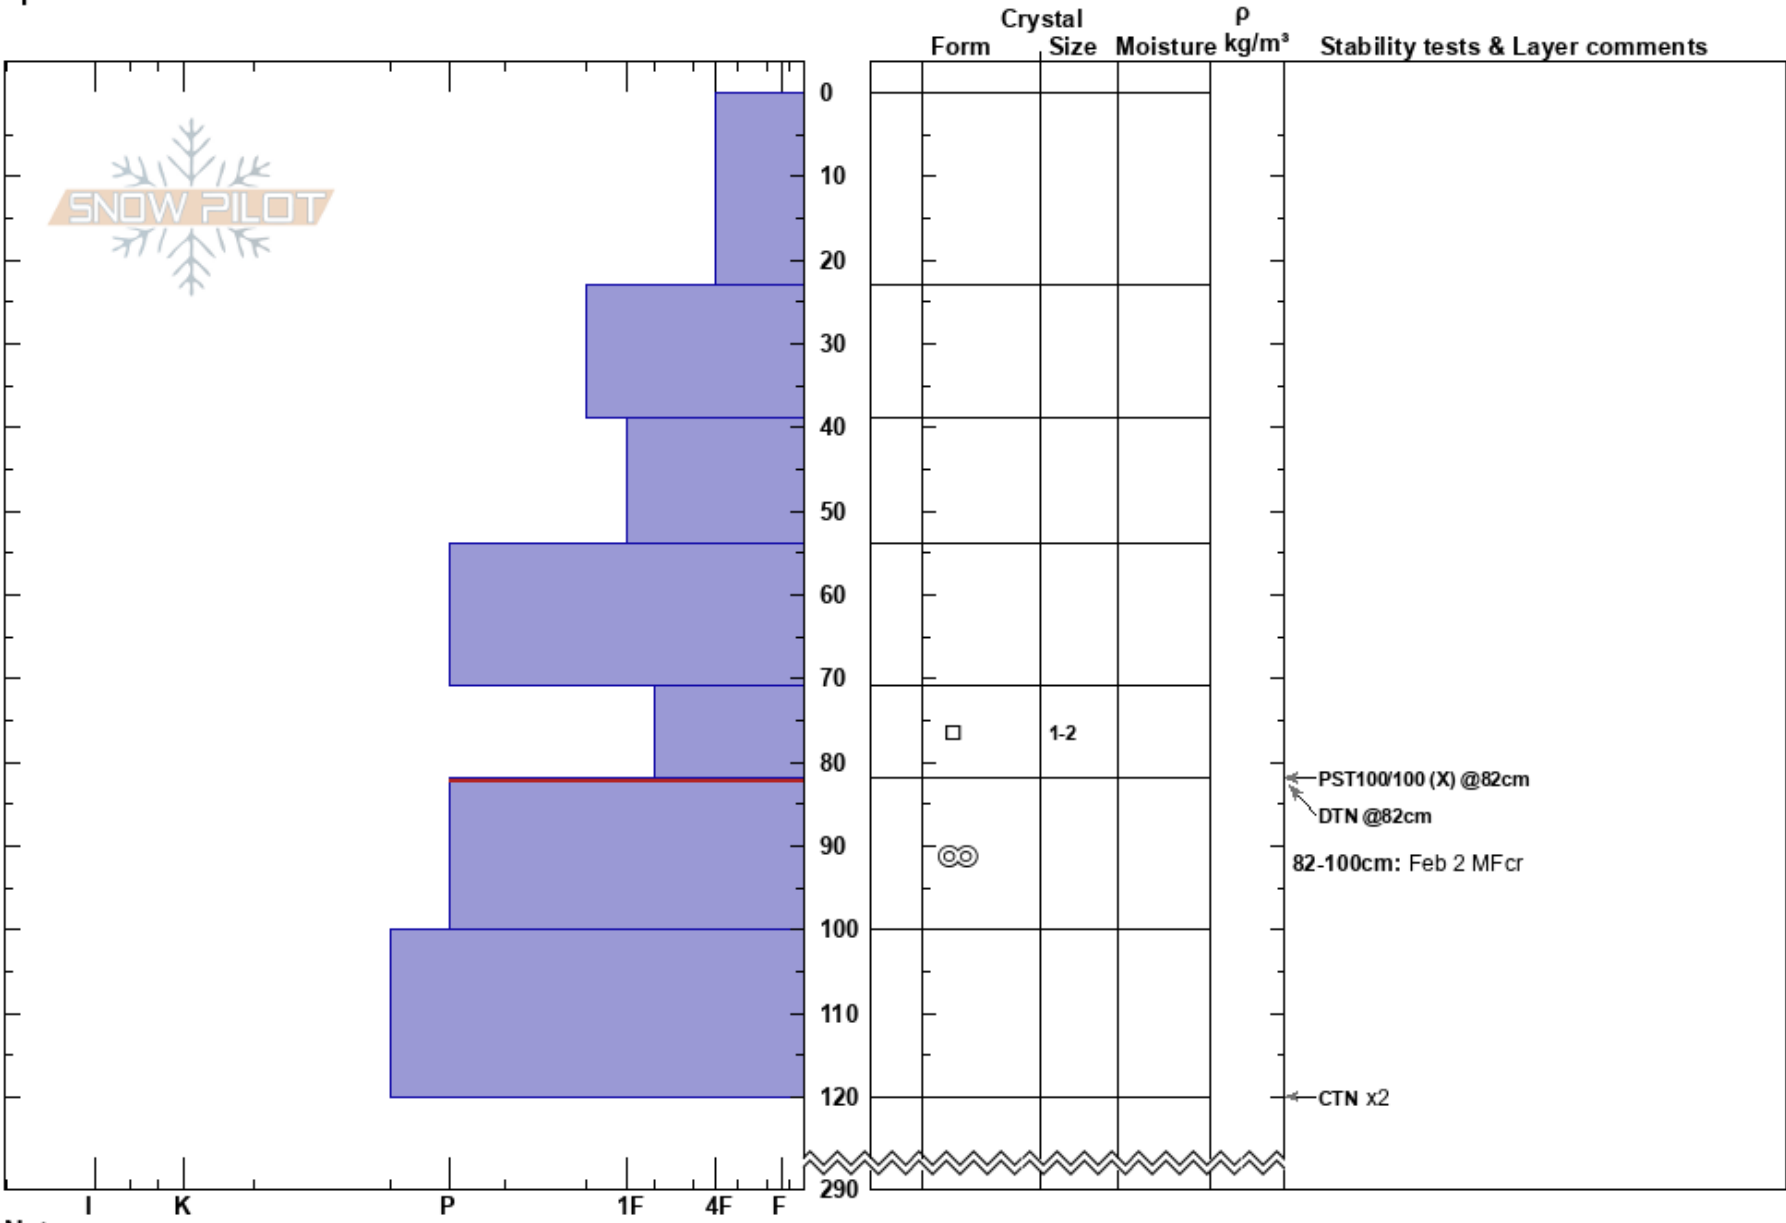

Boukra Drop
Monashee
BC
Elevation:
Aspect:
Specifics:

Monashee Powder
18/03/2024 - 10:30
Co-ord: 11U 399399W 5618541N
Slope Angle:
Wind Loading:

Stability:
Air Temperature:
Sky Cover: CLR
Precipitation: NO
Wind: Calm

HS:290
82-100cm: Feb 2 MFcr
82-100cm: Problematic layer

Notes: Testing Feb 2 MFcr