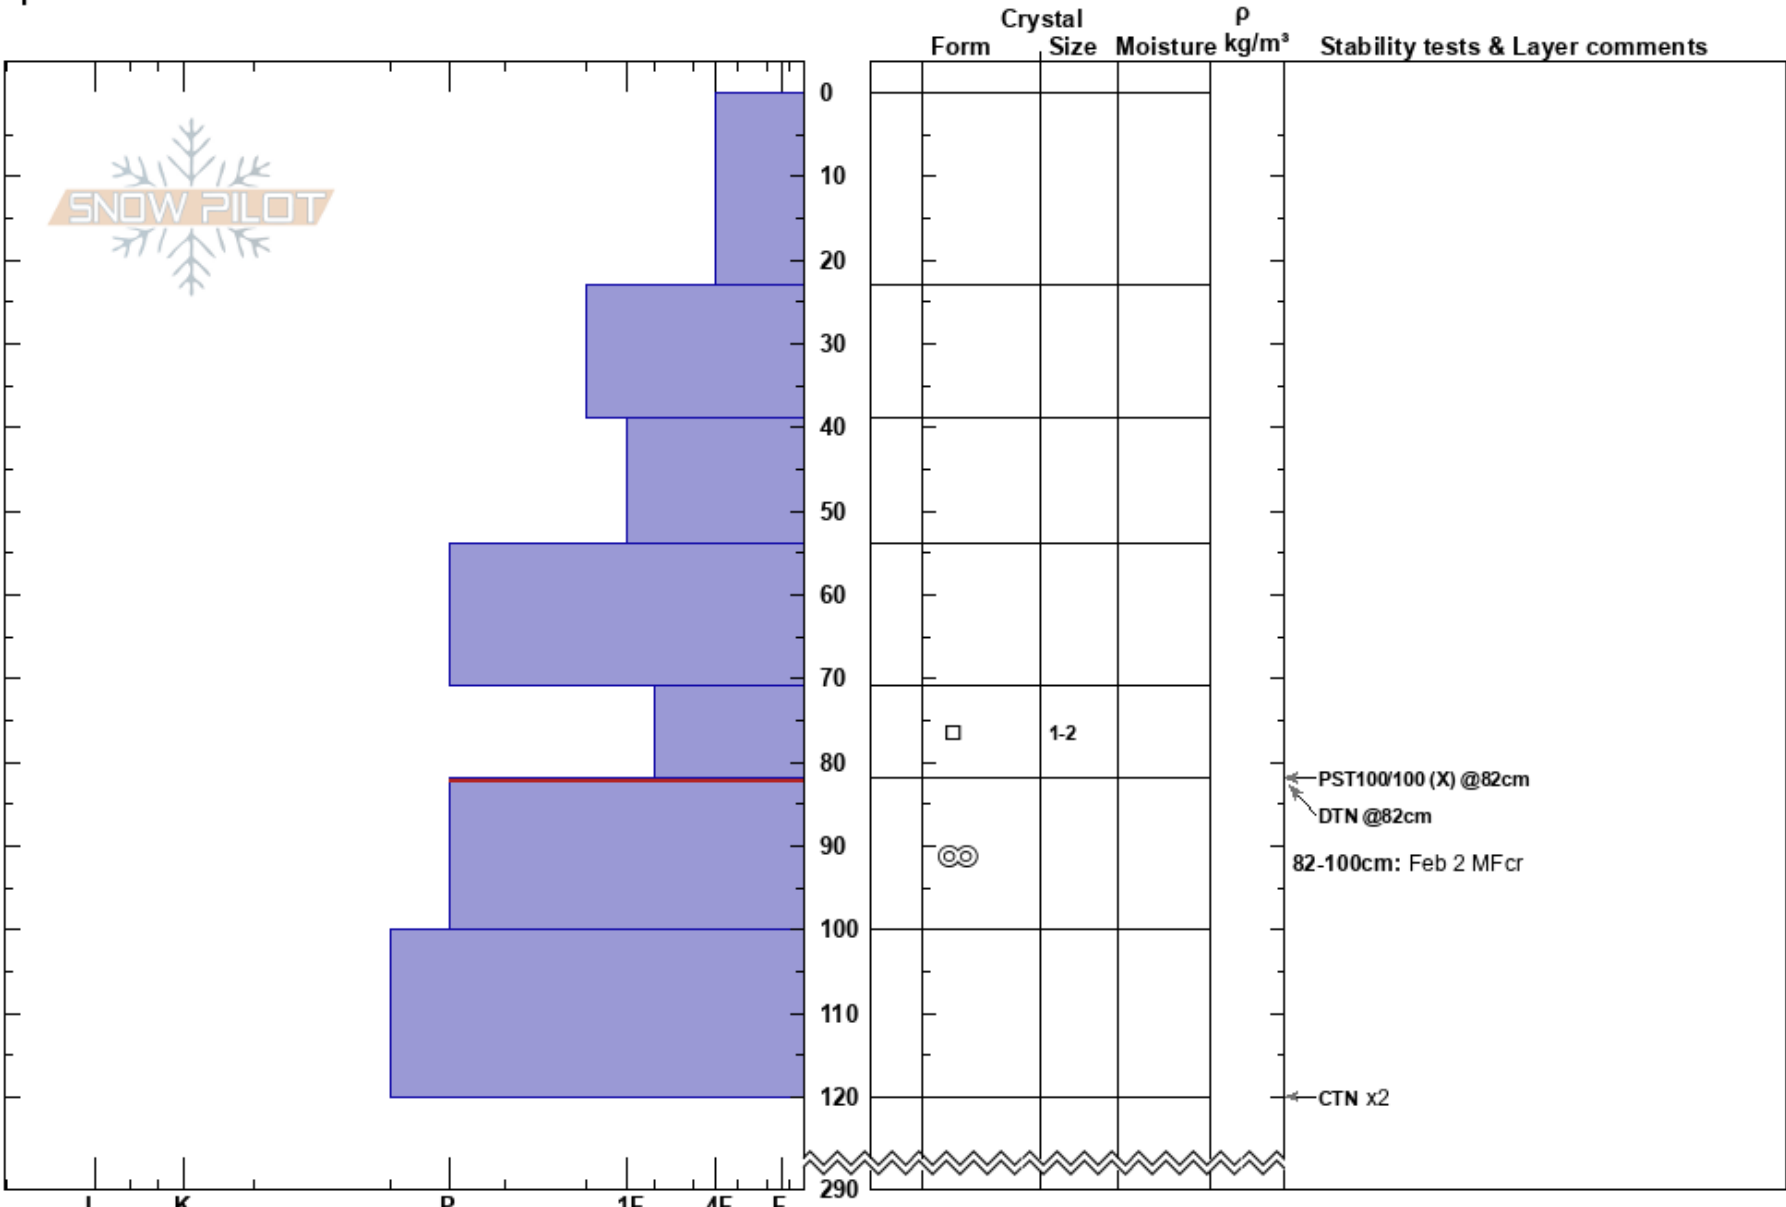

Boukra Drop
 Monashee
 BC
 Elevation:
 Aspect:
 Specifics:

Monashee Powder
 18/03/2024 - 10:30
 Co-ord: 11U 399399W 5618541N
 Slope Angle:
 Wind Loading:

Stability:
 Air Temperature:
 Sky Cover: CLR
 Precipitation: NO
 Wind: Calm

HS:290
 82-100cm: Feb 2 MFcr
 82-100cm: Problematic layer

Notes: Testing Feb 2 MFcr